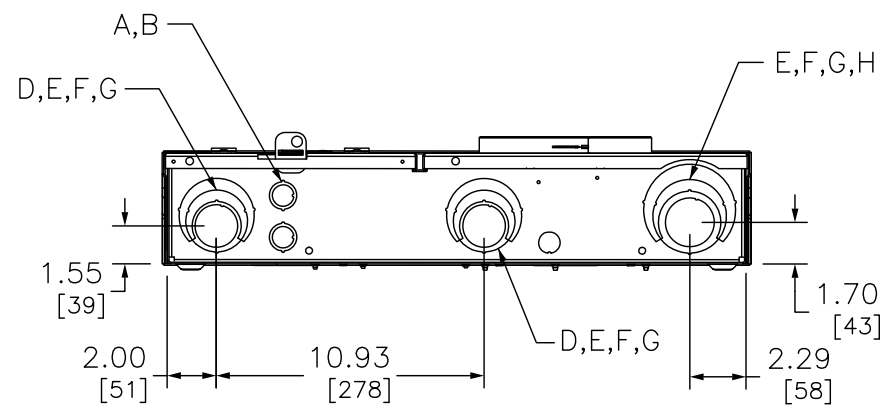

SYMBOL	KNOCKOUTS	
	CONDUIT SIZE	
	IN	MM
A	.50	13
B	.75	19
C	1.00	25
D	1.25	32
E	1.50	38
F	2.00	51
G	2.50	64
H	3.00	76

DUAL DIMENSIONS: INCHES
MILLIMETERS

AMPERE RATING	BYPASS TYPE	MAXIMUM SYSTEM VOLTAGE	SHORT CIRCUIT CURRENT RATING	CATALOG NUMBER	SERIES	LINE SIDE PHASE AND NEUTRAL LUGS AWG/HCMIL
200	NONE	120/240 VAC 1Ø 3W OR 208Y/120V (FROM A 3Ø 4W SYSTEM)	22K	RC200SFMG	M01	#6-350 CU/AL #6-350 CU/AL
			22K	RQC150SFMG	M01	
			22K	RQC200SFMG	M01	
			22K	RC2M200SFMG	M01	

NOTES
FINISH - GRAY BAKED ENAMEL POWDER COAT PAINT OVER CLEANED GALVANNEALED STEEL.
UL LISTED - FILE E-6294, VOL M.
SUITABLE ONLY FOR USE AS SERVICE EQUIPMENT
SUITABLE FOR OVERHEAD OR UNDERGROUND SERVICE.

COMBINATION SERVICE ENTRANCE DEVICES
RINGLESS TYPE METER MAIN
RAINPROOF NEMA TYPE 3R ENCLOSURE
SURFACE ONLY

DWG# RQC200SFMG
NO.