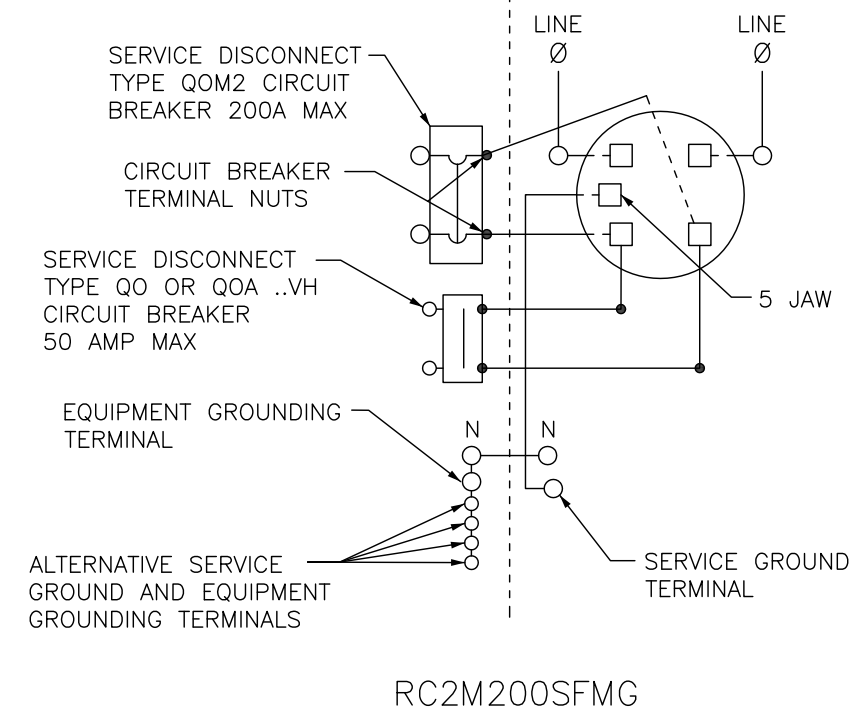

SYMBOL	KNOCKOUTS	
	CONDUIT SIZE	
	IN	MM
A	.50	13
B	.75	19
C	1.00	25
D	1.25	32
E	1.50	38
F	2.00	51
G	2.50	64
H	3.00	76

DUAL DIMENSIONS: INCHES
MILLIMETERS

AMPERE RATING	BYPASS TYPE	MAXIMUM SYSTEM VOLTAGE	SHORT CIRCUIT CURRENT RATING	CATALOG NUMBER	SERIES	LINE SIDE PHASE AND NEUTRAL LUGS AWG/HCMIL
200	NONE	120/240 VAC 1Ø 3W OR 208Y/120V (FROM A 3Ø 4W SYSTEM)	22K	RC200SFMG	M01	#6-350 CU/AL #6-350 CU/AL
			22K	RQC150SFMG	M01	
			22K	RQC200SFMG	M01	
			22K	RC2M200SFMG	M01	

NOTES
FINISH - GRAY BAKED ENAMEL POWDER COAT PAINT OVER CLEANED GALVANNEALED STEEL.
UL LISTED - FILE E-6294, VOL M.
SUITABLE ONLY FOR USE AS SERVICE EQUIPMENT
SUITABLE FOR OVERHEAD OR UNDERGROUND SERVICE.

COMBINATION SERVICE ENTRANCE DEVICES
RINGLESS TYPE METER MAIN
RAINPROOF NEMA TYPE 3R ENCLOSURE
SURFACE ONLY

DWG# RQC200SFMG
NO.