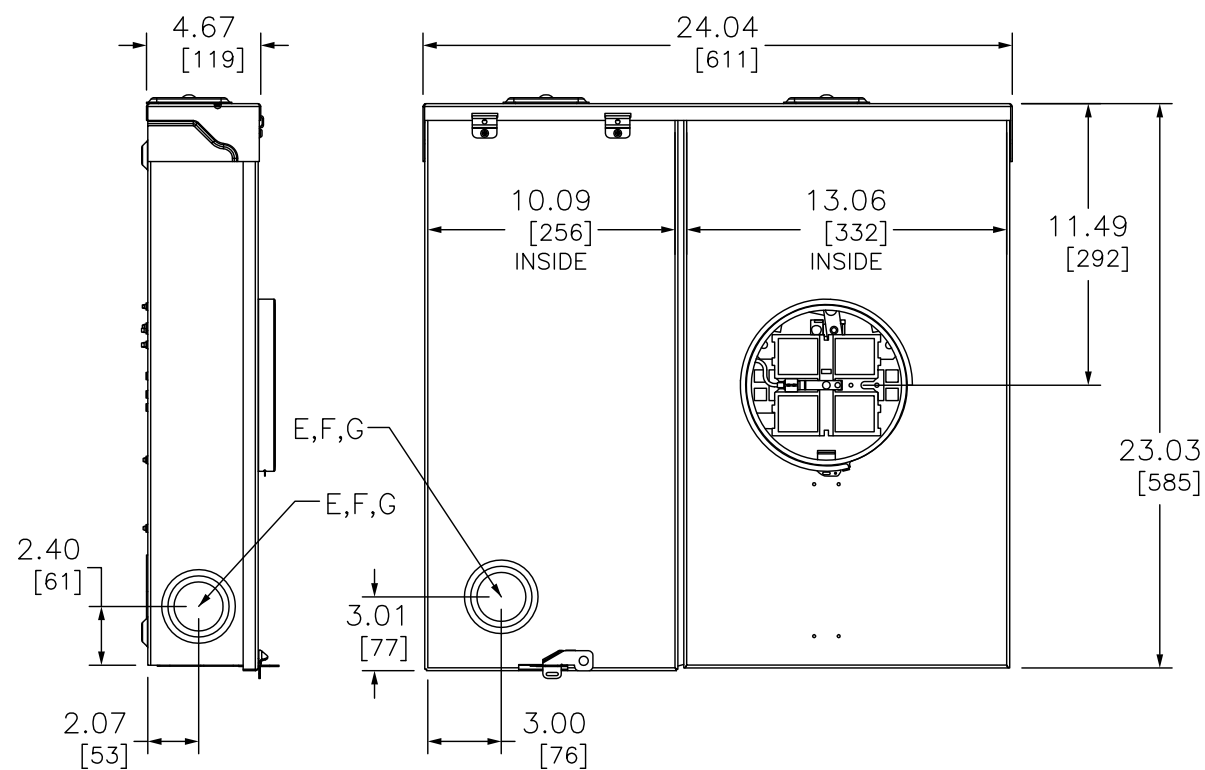

SYMBOL	KNOCKOUTS	
	CONDUIT SIZE	
	IN	MM
A	.50	13
B	.75	19
C	1.00	25
D	1.25	32
E	1.50	38
F	2.00	51
G	2.50	64
H	3.00	76

DUAL DIMENSIONS: INCHES
MILLIMETERS

AMPERE RATING	BYPASS TYPE	MAXIMUM SYSTEM VOLTAGE	SHORT CIRCUIT CURRENT RATING	CATALOG NUMBER	SERIES	LINE SIDE PHASE AND NEUTRAL LUGS AWG/HCMIL
200	NONE	120/240 VAC 1Ø 3W OR 208Y/120V (FROM A 3Ø 4W SYSTEM)	22K	RC200SFMG	M01	#6-350 CU/AL #6-350 CU/AL
			22K	RQC150SFMG	M01	
			22K	RQC200SFMG	M01	
			22K	RC2M200SFMG	M01	

COMBINATION SERVICE ENTRANCE DEVICES
RINGLESS TYPE METER MAIN
RAINPROOF NEMA TYPE 3R ENCLOSURE
SURFACE ONLY

DWG# RQC200SFMG
NO.