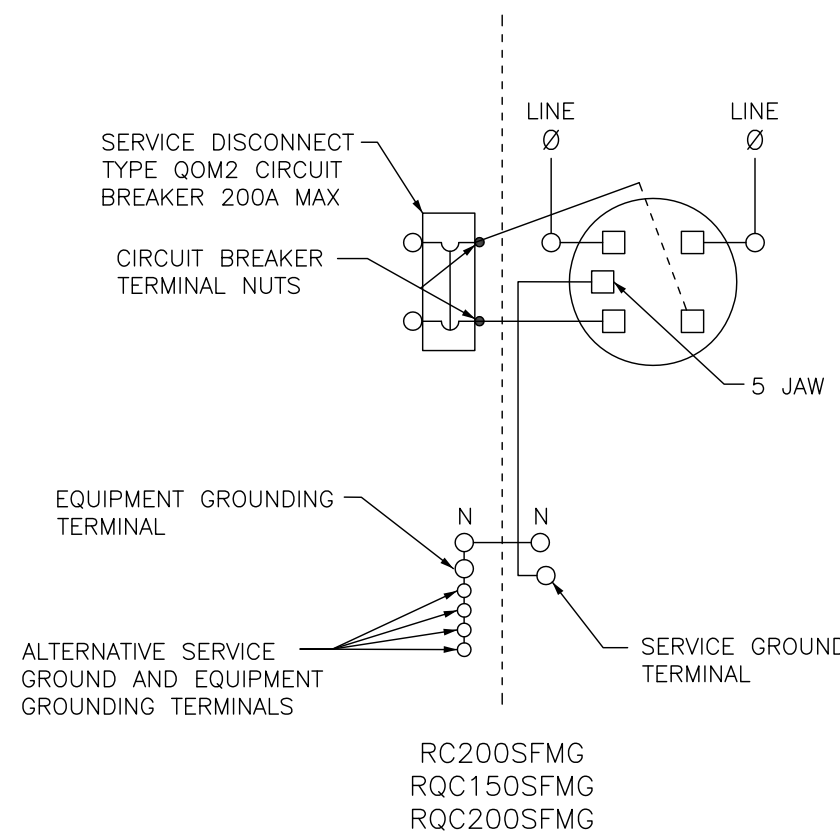

SYMBOL	KNOCKOUTS	
	CONDUIT SIZE	
	IN	MM
A	.50	13
B	.75	19
C	1.00	25
D	1.25	32
E	1.50	38
F	2.00	51
G	2.50	64
H	3.00	76

DUAL DIMENSIONS: INCHES
MILLIMETERS

AMPERE RATING	BYPASS TYPE	MAXIMUM SYSTEM VOLTAGE	SHORT CIRCUIT CURRENT RATING	CATALOG NUMBER	SERIES	LINE SIDE PHASE AND NEUTRAL LUGS AWG/HCMIL
200	NONE	120/240 VAC 1Ø 3W OR 208Y/120V (FROM A 3Ø 4W SYSTEM)	22K	RC200SFMG	M01	#6-350 CU/AL #6-350 CU/AL
			22K	RQC150SFMG	M01	
			22K	RQC200SFMG	M01	
			22K	RC2M200SFMG	M01	

NOTES
FINISH - GRAY BAKED ENAMEL POWDER COAT PAINT OVER CLEANED GALVANNEALED STEEL.
UL LISTED - FILE E-6294, VOL M.
SUITABLE ONLY FOR USE AS SERVICE EQUIPMENT
SUITABLE FOR OVERHEAD OR UNDERGROUND SERVICE.

COMBINATION SERVICE ENTRANCE DEVICES
RINGLESS TYPE METER MAIN
RAINPROOF NEMA TYPE 3R ENCLOSURE
SURFACE ONLY

DWG# RQC200SFMG
NO.