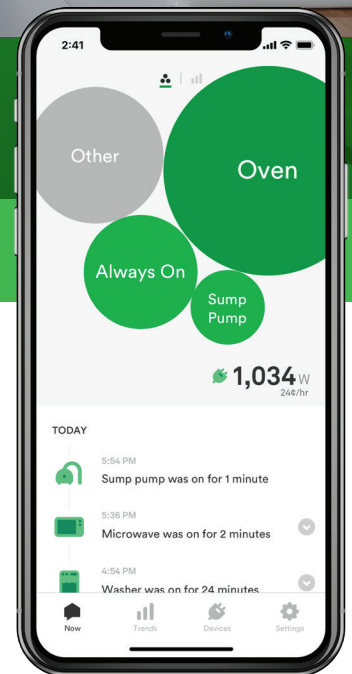

## Residential Energy Monitoring

Wiser Energy™ System from Square D, is an integral part of any smart home. It helps you keep tabs on your home by notifying you when devices are on or off and monitors energy usage in real time, for a safer and more efficient home.

Adding Wiser Energy to your electrical panel will allow you to make your home safer, greener and more efficient

-  Easy to use intuitive mobile app from Sense
-  Always learning and self identifies devices in your home
-  Set custom alerts for devices in your home such as when the garage door opens, the sump pump turns on, or when the dryer's done
-  Displays energy consumption by appliance, i.e. refrigerator or pool pump, air conditioner or electric hot water heater
-  24/7 real-time view of energy consumption and production (Solar)
-  Set budgets to manage your energy expenditures before you get a bill
-  Simple installation into new or existing electrical panel, by certified electrician