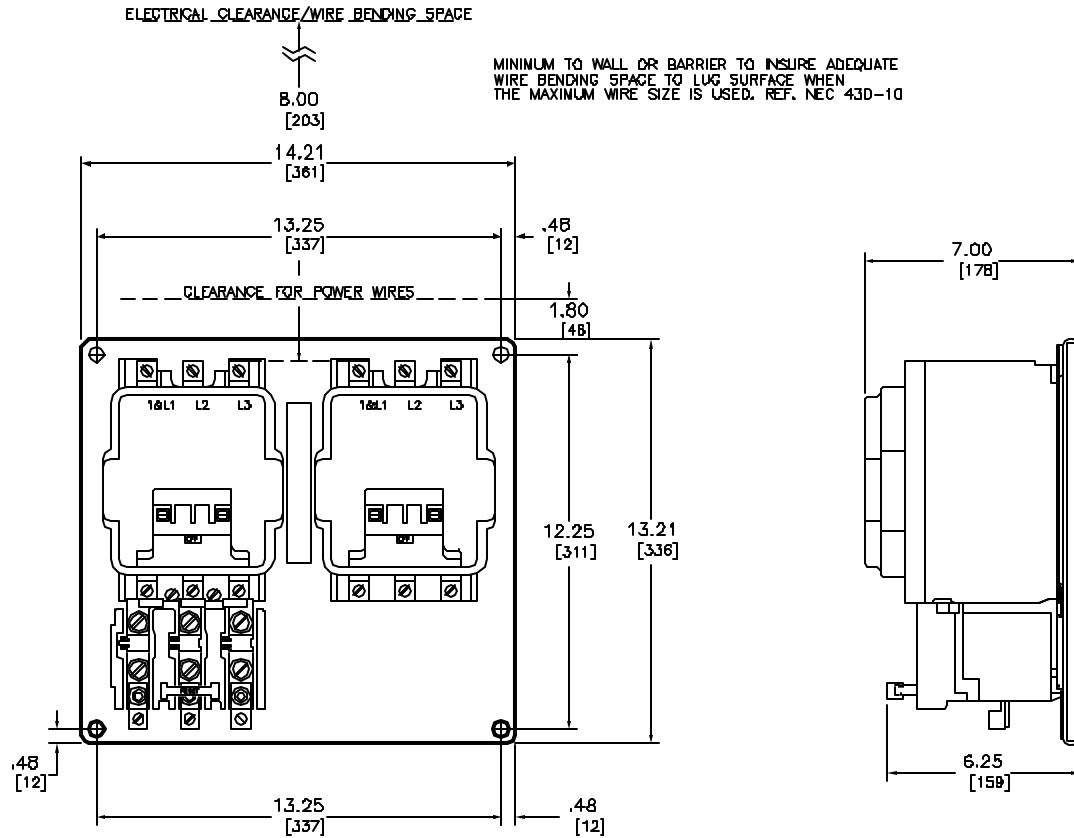

NEMA SIZE 4 REVERSING STARTER
3-PHASE POLYPHASE - 600 VAC, 50-60 HZ

COIL VOLTAGE CODE (1)	VOLTAGE	
	60 HZ	50 HZ
V02	120	110
V08	208	-
V03	240	220
V06	480	440
V07	600	550
V88	SPECIFY	SPECIFY

Catalog Number: B736-SF03(1)
 Ratings: SEE CHART
 UL File/CCN: E78351/NLDX
 CSA File/Class: LR80905/3211 0
 Meets Standards: -
 Weight: 48.00 lbs
 Wire Size: POWER - #8-25D25DMCM I CONTRDL - #16-#12
 Terminal torque: 200 LB/IN
 Mounting Hwd.: (4) 7/16" screws

DUAL DIMENSIONS: INCHES
MILLIMETERS

NEMA SIZE 4 REVERSING STARTER
CLASS B736 TYPE SF03(1)

DWG# E0302401-01
NO.