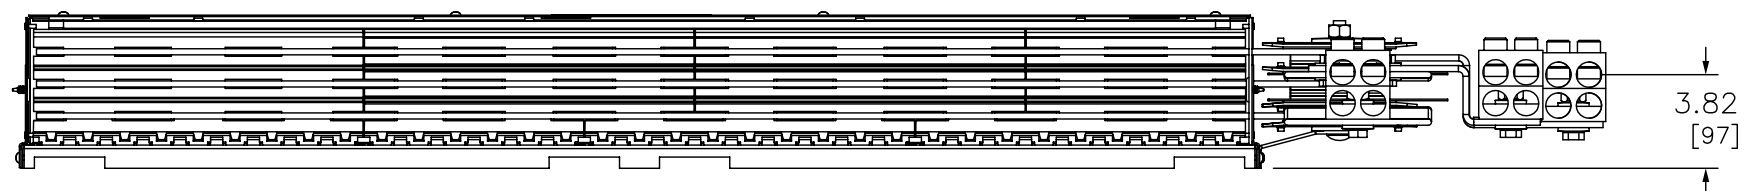

CATALOG NUMBER	I-LINE TYPE	MAIN TYPE	AMPACITY	BUS MATERIAL	LUG SIZE	AVAILABLE MOUNTING	
						INCHES	MM
HRA495SL12	HRA	MAIN LUGS	1200	CU	(4) 3/0-750 KCMIL	49.50	1257

DUAL DIMENSIONS: INCHES
MILLIMETERS