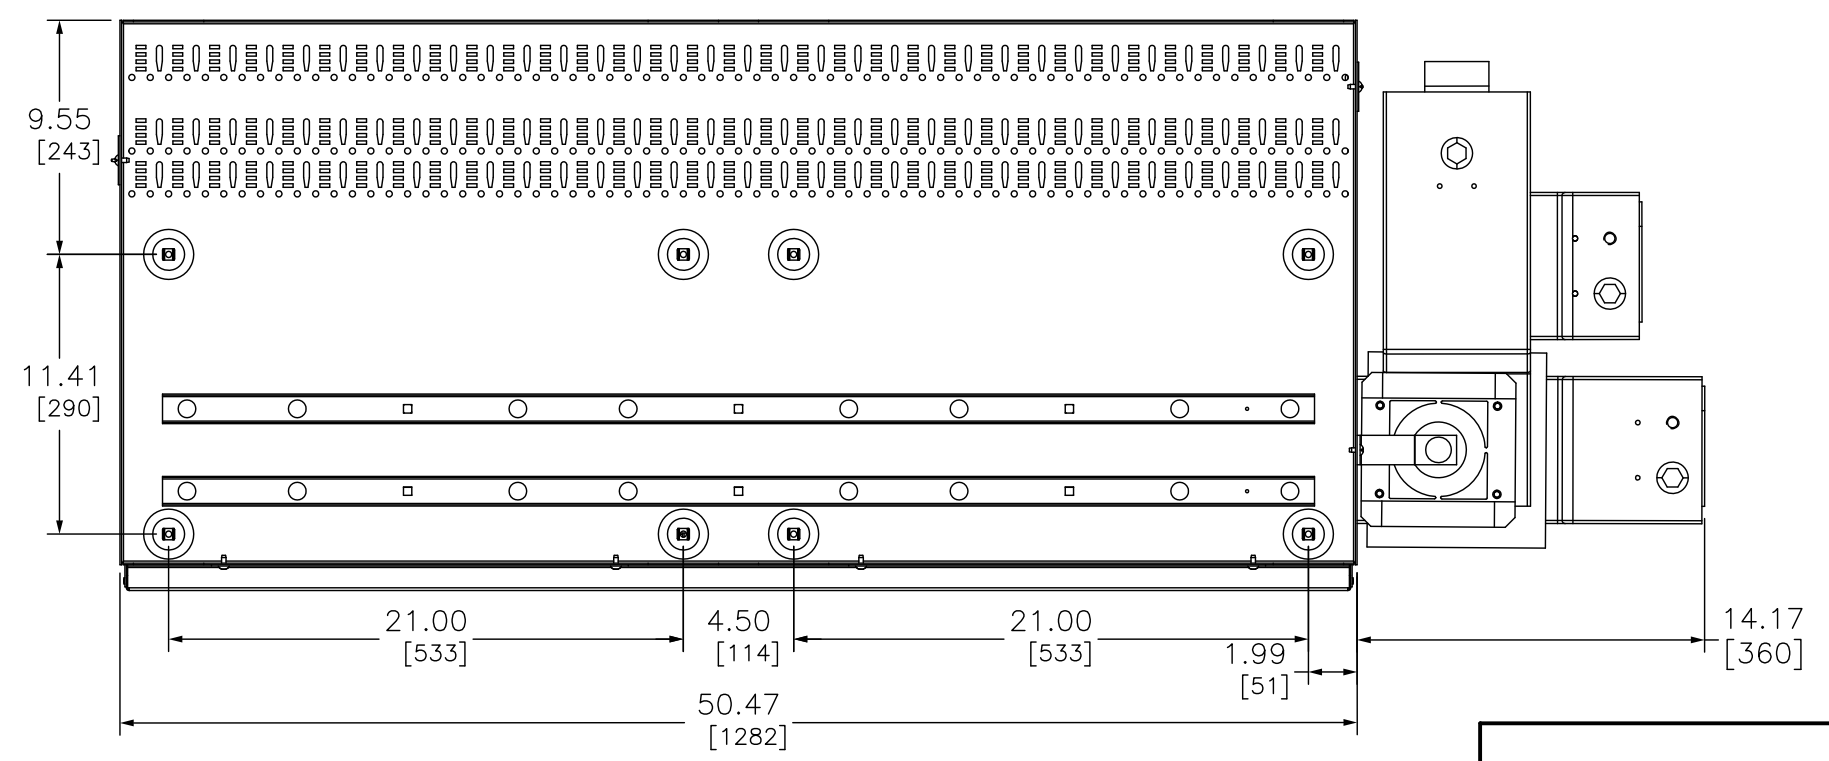

CATALOG NUMBER	I-LINE TYPE	MAIN TYPE	AMPACITY	BUS MATERIAL	LUG SIZE	AVAILABLE MOUNTING	
						INCHES	MM
HRA495SL12	HRA	MAIN LUGS	1200	CU	(4) 3/0-750 KCMIL	49.50	1257

DUAL DIMENSIONS: INCHES
MILLIMETERS

PNLBD INT I-LINE OEM

DWG# HRA495SL12
NO.