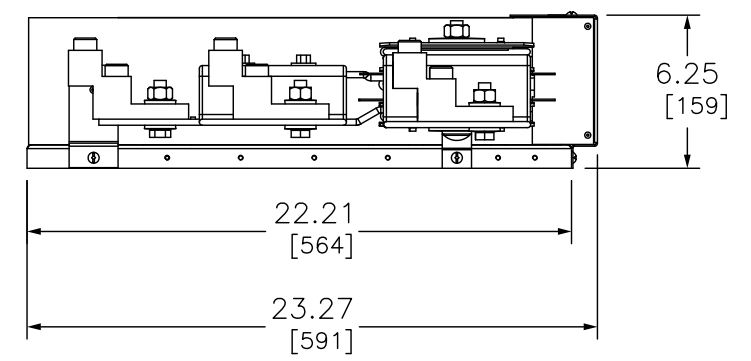

CATALOG NUMBER	I-LINE TYPE	MAIN TYPE	AMPACITY	BUS MATERIAL	LUG SIZE	AVAILABLE MOUNTING	
						INCHES	MM
HRA495SL12	HRA	MAIN LUGS	1200	CU	(4) 3/0-750 KCMIL	49.50	1257

DUAL DIMENSIONS: INCHES
MILLIMETERS

PNLBD INT I-LINE OEM

DWG# HRA495SL12
NO.