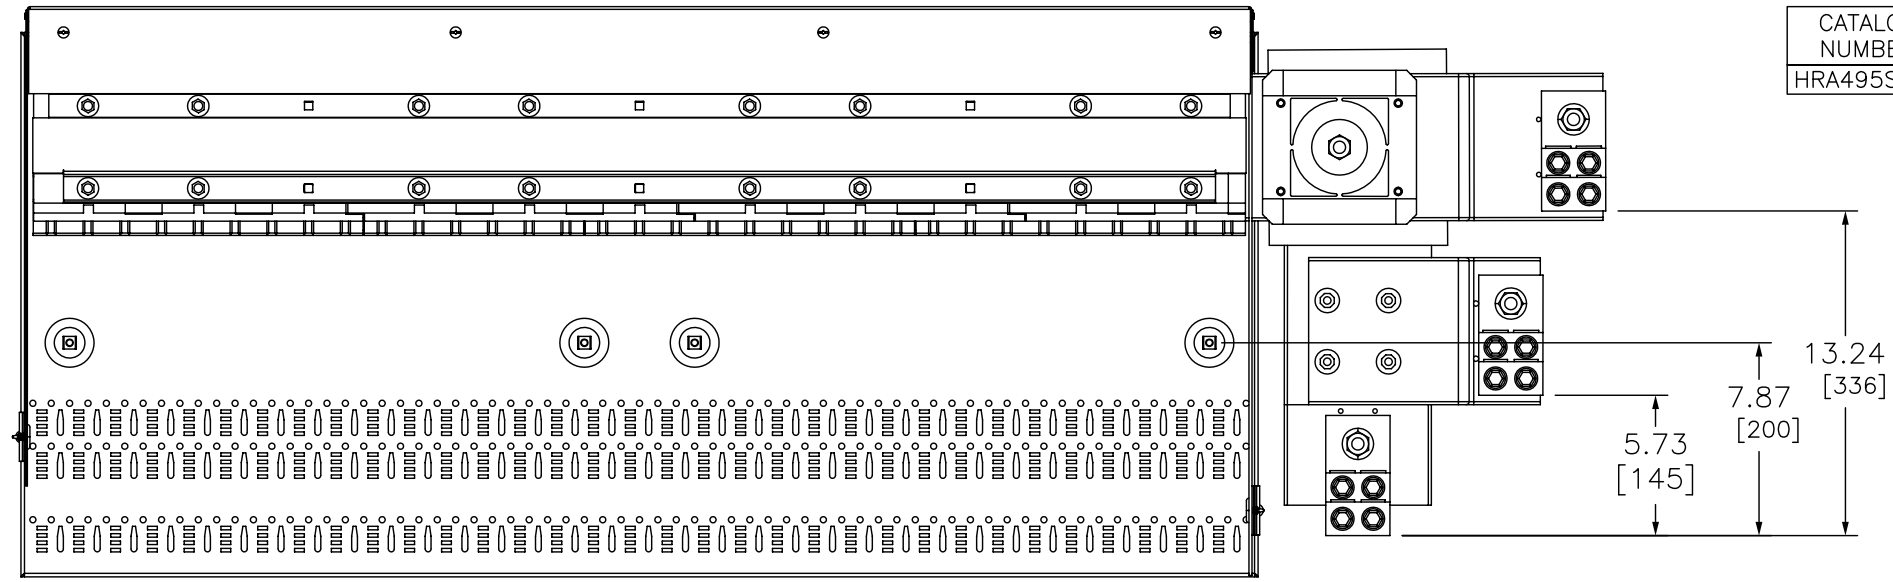

CATALOG NUMBER	I-LINE TYPE	MAIN TYPE	AMPACITY	BUS MATERIAL	LUG SIZE	AVAILABLE MOUNTING	
						INCHES	MM
HRA495SL12	HRA	MAIN LUGS	1200	CU	(4) 3/0-750 KCMIL	49.50	1257

DUAL DIMENSIONS: INCHES
MILLIMETERS

PNLBD INT I-LINE OEM

DWG# HRA495SL12
NO.