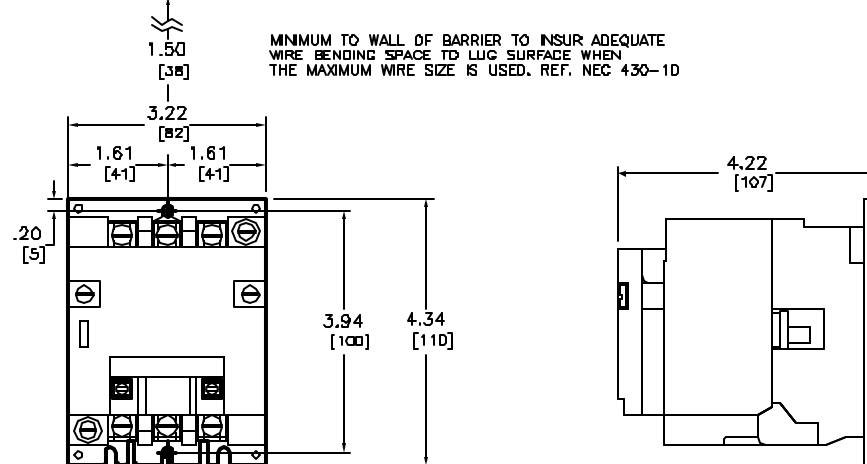

Catalog Number: 85D2-SAO12(1)
 Ratings: SEE CHART
 UL File/CCN: E78351/NLDX
 CSA File/Class: LR80905/3211 0
 Meets Standards: -
 Weight: 4.00 LB
 Wire Size: POWER - #14-#8, CONTROL - #16-#12
 Terminal torque: 20 LB/IN
 Mounting Hwd.: (2) #10 screw

ALL DIMENSIONS: INCHES
 MILLIMETERS

NEMA SIZE 00 CONTACTOR
 CLASS 85D2 TYPE SA0 12(1)

DWG# E0300101-01
 NO.