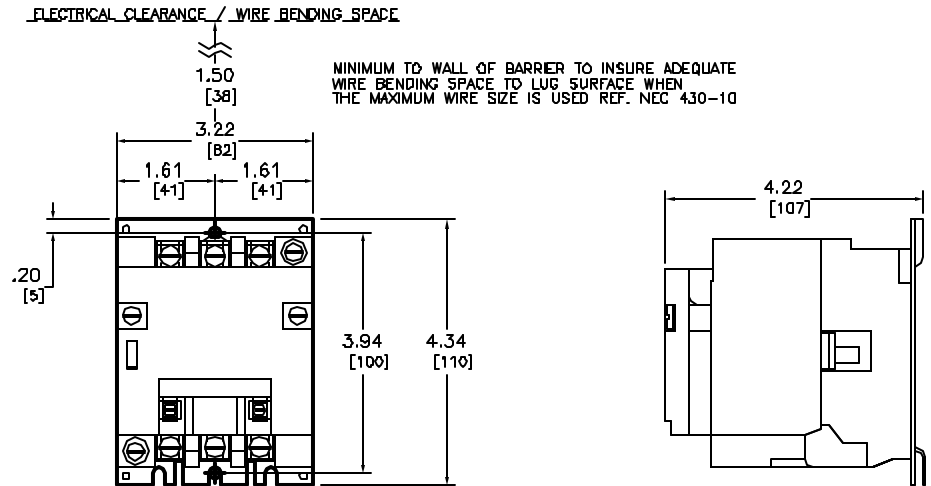

NEMA SIZE 00 CONTACTOR
3-POLE POLYPHASE - 600 VAC, 60-60 HZ

COIL VOLTAGE CODE (1)	VOLTAGE	
	60 HZ	50 HZ
VD1	24	-
VD2	120	110
VD8	208	-
VD3	240	220
VD6	480	440
VD7	600	550
V99	SPECIFY	SPECIFY

Catalog Number: 8502-SC02(1)
 Ratings: SEE CHART
 UL File/CCN: E78361/NLDX
 CSA File/Class: LR8D905/3211 0
 Meets Standards: -
 Weight: 4.00 LB
 Wire Size: POWER - #14-#8, CONTROL - #16-#12
 Terminal torque: 20 LB/IN
 Mounting Hwd.: (2) #10 screw

DUAL DIMENSIONS: INCHES
MILLIMETERS

NEMA SIZE 1 CONTACTOR
CLASS 8502 TYPE SC02(1)

DWG# E0300301-01
 ND.