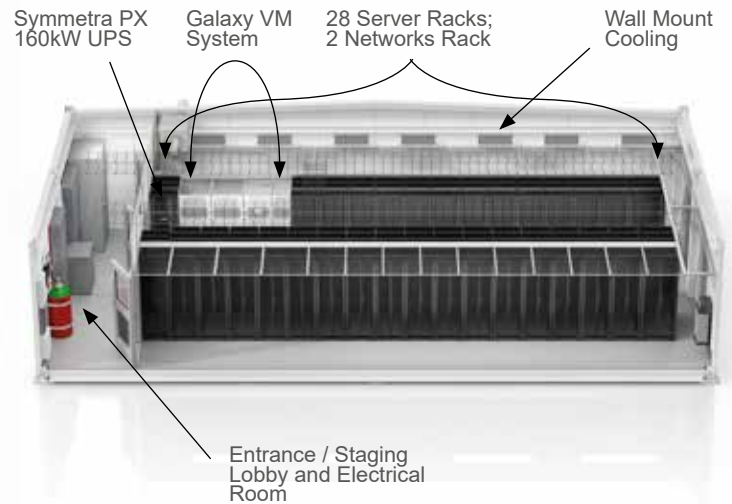

EcoStruxure Modular Data Center All-In-One Modules

Quick Reference Sheet (480V, 60Hz)

PFMIEC190C1N27C

PFMIEC160W1N30C

	45' All-In-One 190kW, 27 Racks PFMIEC190C1N27C	45' All-In-One 160kW, 30 Racks PFMIEC160W1N30C
Power		
Input/Output Voltage	480V AC, 3 Phase, 60 Hz - 208/120V	480V AC, 3 Phase, 60 Hz - 208/120V
ATS / Amp	I-Line / 800A	ASCO-300 / 800A
Total IT Load	190kW (27 racks at 7kW per rack)	160kW (30 racks at 5.3kW per rack)
Rack Distribution	AP8865 Rack PDU, 8.6kW, 208V, (1 per rack)	AP8865 Rack PDU, 8.6kW, 208V, (1 per rack)
UPS / UPS Redundancy	Symmetra PX, 225kW IT, 480V with 6 minutes runtime battery / N+1	Galaxy VM, 180 kVA UPS Single 480-480 V, 65kAIC with 15 minutes runtime battery / N
Battery Type	VRLA – Long Life Battery Modules	VRLA – Long Life Battery Modules
Cooling		
Type	ACRC301H InRow RC, 300mm, Chilled Water / CGAM Chiller	WMF0661 Wallmount Cooling Unit with heater
Racks		
Rack - Qty	AR3300 - x25 (42U x 600mm (w) x 1200mm (d)) AR3350 - x2 (42U x 750mm (w) x 1200mm (d))	AR3300 - x28 (42U x 600mm (w) x 1200mm (d)) AR3350 - x2 (42U x 750mm (w) x 1200mm (d))
Hot Aisle / Cold Aisle	3.6ft / 3.7ft	3ft / 5.2ft
Safety		
Fire Suppression and Detection	Novec 1230, Agent Releasing Control panel with smoke/heat detection, and audible strobe/alarms	Novec 1230, Agent Releasing Control panel with smoke/heat detection, and audible strobe/alarms
Exits	1 Primary, 1 Emergency	1 Primary
Monitoring	Netbotz 750 with EcoStruxure IT Expert Software	Netbotz 750 with EcoStruxure IT Expert Software
Physical		
L/H/W	45ft / 11.5ft / 19.5ft	45ft / 11.5ft / 19.5ft