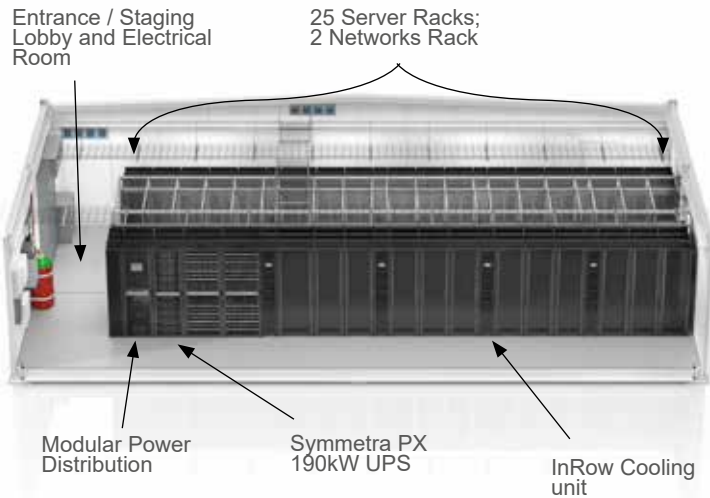

EcoStruxure Modular Data Center All-In-One Modules

Quick Reference Sheet (480V, 60Hz)

PFMIEC190C1N27C

PFMIEC160W1N30C

	45' All-In-One 190kW, 27 Racks PFMIEC190C1N27C	45' All-In-One 160kW, 30 Racks PFMIEC160W1N30C
Power		
Input/Output Voltage	480V AC, 3 Phase, 60 Hz - 208/120V	480V AC, 3 Phase, 60 Hz - 208/120V
ATS / Amp	I-Line / 800A	ASCO-300 / 800A
Total IT Load	190kW (27 racks at 7kW per rack)	160kW (30 racks at 5.3kW per rack)
Rack Distribution	AP8865 Rack PDU, 8.6kW, 208V, (1 per rack)	AP8865 Rack PDU, 8.6kW, 208V, (1 per rack)
UPS / UPS Redundancy	Symmetra PX, 225kW IT, 480V with 6 minutes runtime battery / N+1	Galaxy VM, 180 kVA UPS Single 480-480 V, 65kAIC with 15 minutes runtime battery / N
Battery Type	VRLA – Long Life Battery Modules	VRLA – Long Life Battery Modules
Cooling		
Type	ACRC301H InRow RC, 300mm, Chilled Water / CGAM Chiller	WMF0661 Wallmount Cooling Unit with heater
Racks		
Rack - Qty	AR3300 - x25 (42U x 600mm (w) x 1200mm (d)) AR3350 - x2 (42U x 750mm (w) x 1200mm (d))	AR3300 - x28 (42U x 600mm (w) x 1200mm (d)) AR3350 - x2 (42U x 750mm (w) x 1200mm (d))
Hot Aisle / Cold Aisle	3.6ft / 3.7ft	3ft / 5.2ft
Safety		
Fire Suppression and Detection	Novec 1230, Agent Releasing Control panel with smoke/heat detection, and audible strobe/alarms	Novec 1230, Agent Releasing Control panel with smoke/heat detection, and audible strobe/alarms
Exits	1 Primary, 1 Emergency	1 Primary
Monitoring	Netbotz 750 with EcoStruxure IT Expert Software	Netbotz 750 with EcoStruxure IT Expert Software
Physical		
L/H/W	45ft / 11.5ft / 19.5ft	45ft / 11.5ft / 19.5ft