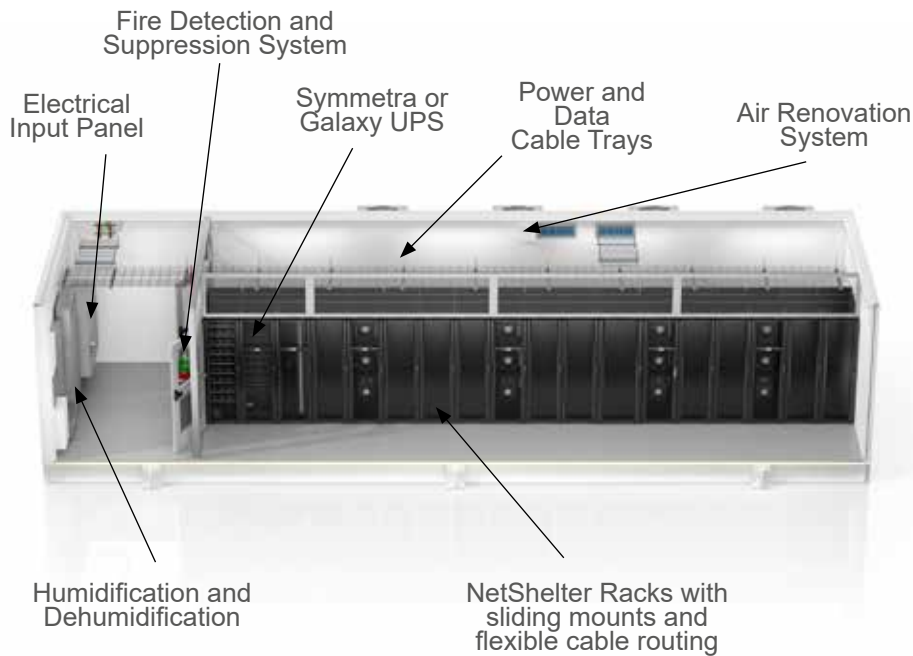

EcoStruxure Modular Data Center All-In-One Modules

Quick Reference Sheet (480/208V, 60Hz)