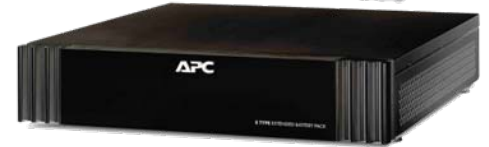

Related Products and Accessories

AV Power Options

Description	SKU Number
AV 15 Amp G Type Rack Power Filter, 120 V	G5BLK
AV Black 1kVA H Type Power Conditioner 120V	H10BLK
AV Black 1.5kVA H Type Power Conditioner 120V	H15BLK
AV Black 1kVA S Type Power Conditioner with Battery Backup 120V	S10BLK
AV Black 1.5 kVA S Type Power Conditioner with Battery Backup 120 V	S15BLK
AV Black Network Manageable 1.25 kW S Type Power Conditioner with Battery Backup 120V	S20BLK
AV Black S Type Extended Battery Pack 48Vdc	SBATTBLK