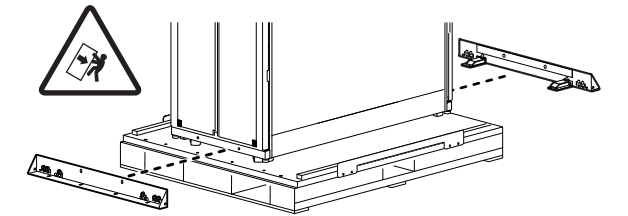

NOTE: If you are a System Integrator, STOP at Step 10.