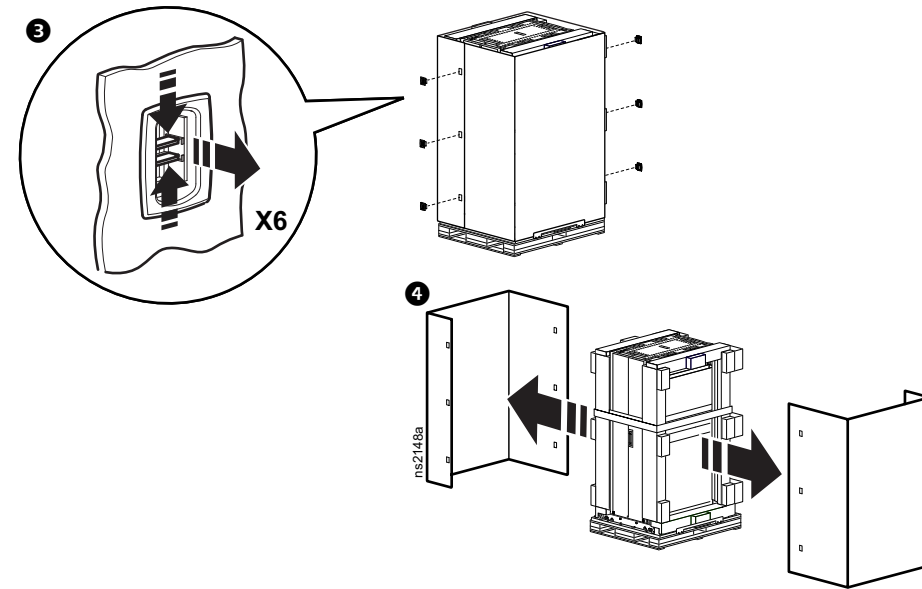

NOTE: If you are a System Integrator, STOP at Step 10.