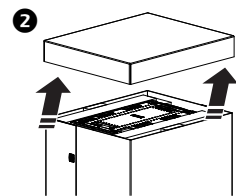

NOTE: If you are a System Integrator, STOP at Step 10.