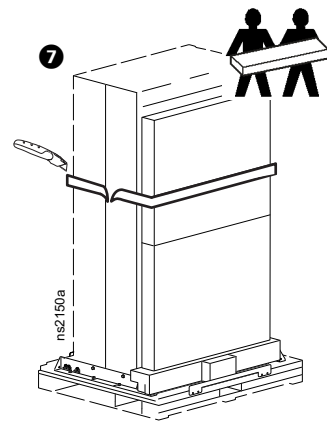

NOTE: If you are a System Integrator, STOP at Step 10.