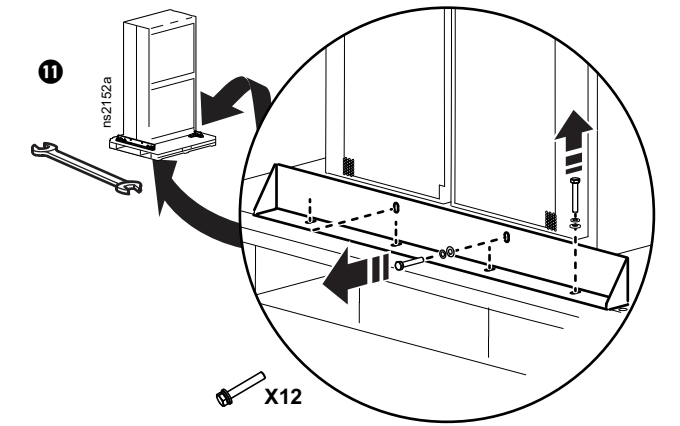

NOTE: If you are a System Integrator, STOP at Step 10.