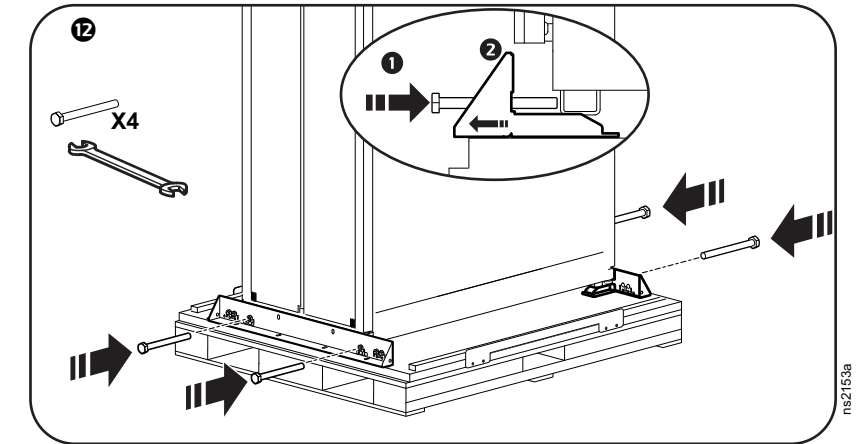

NOTE: If you are a System Integrator, STOP at Step 10.