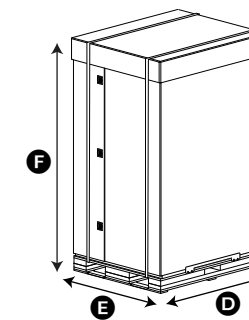

### Unpacking Guide:

**NOTE:** If you are a System Integrator, STOP at Step 10.

**Repacking Guide:**

**NOTE:** Procedure Intended for System Integrators

**NOTE:** See Foam Labels for correct placement.

**NetShelter SX Cabinet**

	Depth A		Width B		Height C			Weight
	1070 mm (42.1 in.)	1200 mm (47.2 in.)	600 mm (23.6 in.)	750 mm (29.5 in.)	1991 mm (78.4 in.)	2124 mm (83.6 in.)	2258 mm (88.9 in.)	
AR3100SP	●		●		●			125.09 kg (275.2 lb)
AR3105SP	●		●			●		137 kg (301.4 lb)
AR3107SP	●		●				●	138.23 kg (304.1 lb)
AR3150SP	●			●	●			155.96 kg (343.1 lb)
AR3155SP	●			●		●		155 kg (341 lb)
AR3157SP	●			●			●	169.09 kg (372 lb)
AR3300SP		●	●			●		134.09 kg (295 lb)
AR3305SP		●	●				●	141 kg (310.2 lb)
AR3307SP		●	●				●	149.55 kg (329 lb)
AR3350SP		●		●	●			161.36 kg (355 lb)
AR3355SP		●		●		●		169 kg (371.8 lb)
AR3357SP		●		●			●	185.45 kg (408 lb)

**Maximum Installed Equipment Weight:  
2000 lb  
(907 kg)**

**NetShelter SX Cabinet + Shock Packaging**

	Depth D	Width E		Height F			Weight
	1320.8 mm (52 in.)	1105 mm (43.5 in.)	2180 mm (85.8 in.)	2315 mm (91.1 in.)	2450 mm (96.5 in.)		
AR3100SP	●		●		●		242 kg (534 lb)
AR3105SP	●		●		●		248 kg (546 lb)
AR3107SP	●		●			●	254 kg (561 lb)
AR3150SP	●		●	●			271 kg (598 lb)
AR3155SP	●		●		●		278 kg (610 lb)
AR3157SP	●		●			●	283 kg (625 lb)
AR3300SP		●	●		●		246 kg (543 lb)
AR3305SP		●	●			●	259 kg (572 lb)
AR3307SP		●	●			●	273 kg (601 lb)
AR3350SP		●	●	●			275 kg (607 lb)
AR3355SP		●	●		●		288 kg (636 lb)
AR3357SP		●	●			●	302 kg (665 lb)