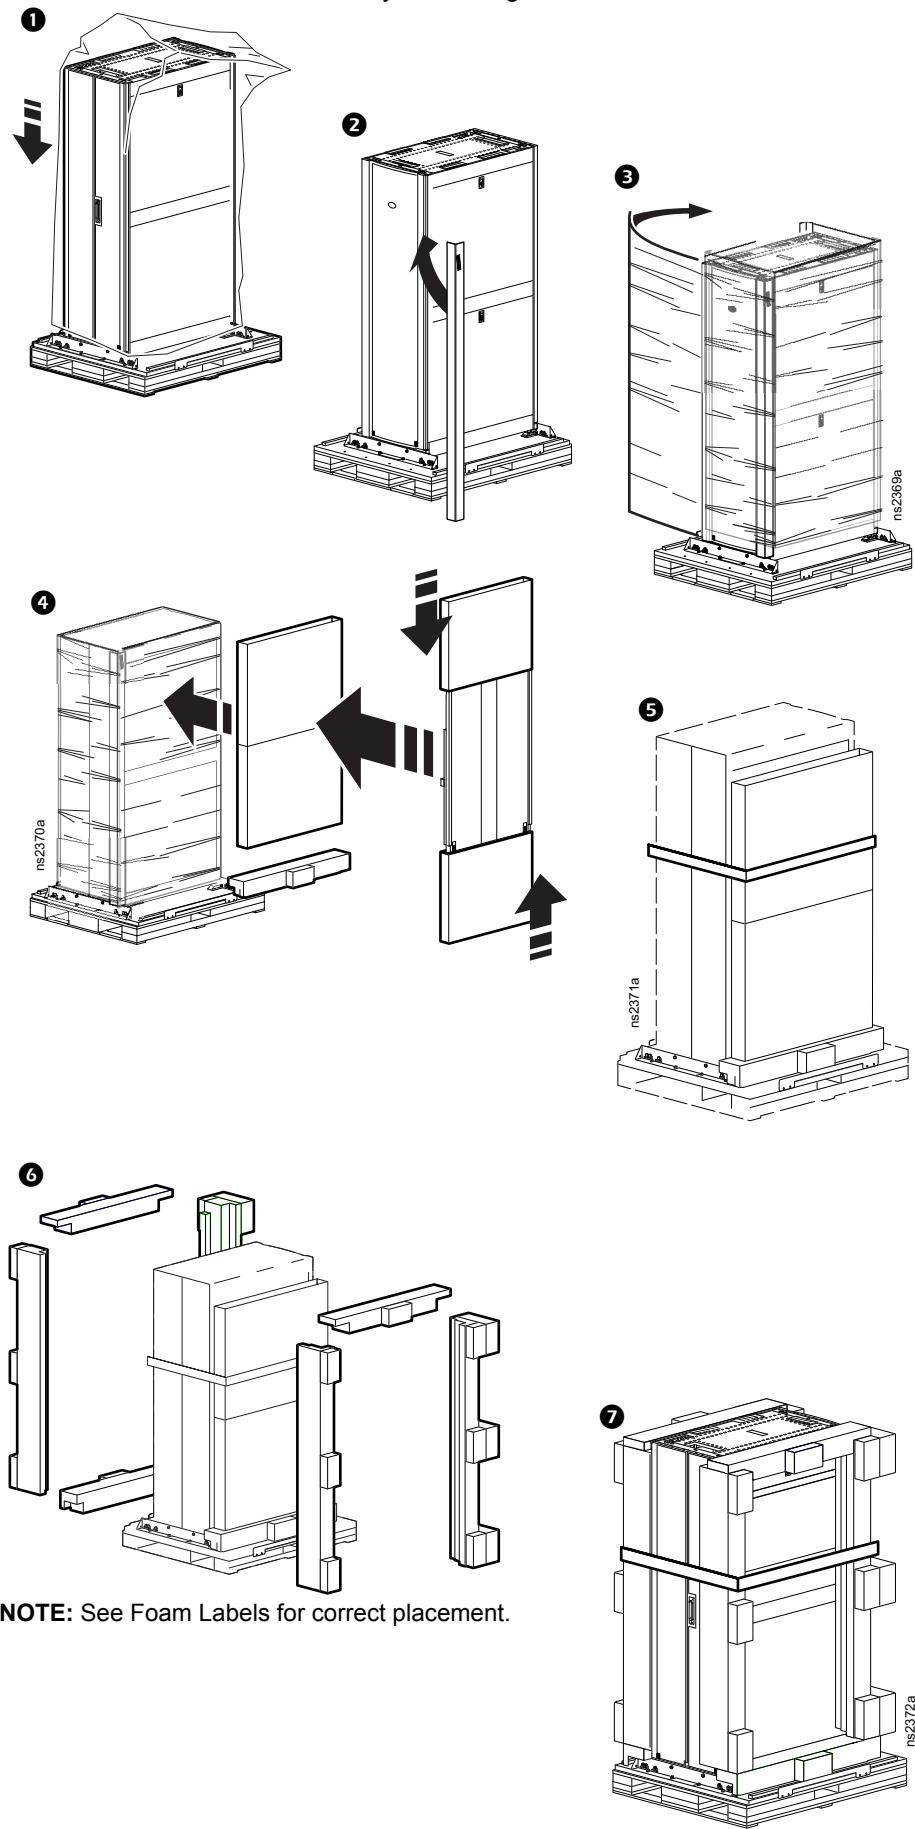

## Unpacking & Repacking Shock Packaging

AR3100SP, AR3105SP, AR3107SP, AR3150SP, AR3155SP, AR3157SP,  
AR3300SP, AR3305SP, AR3307SP, AR3350SP, AR3355SP, AR3357SP

### Unpacking Guide:

**NOTE:** If you are a System Integrator, STOP at Step 10.

**Repacking Guide:**

**NOTE:** Procedure Intended for System Integrators

**NOTE:** See Foam Labels for correct placement.

**NetShelter SX Cabinet**

	Depth A		Width B		Height C			Weight
	1070 mm (42.1 in.)	1200 mm (47.2 in.)	600 mm (23.6 in.)	750 mm (29.5 in.)	1991 mm (78.4 in.)	2124 mm (83.6 in.)	2258 mm (88.9 in.)	
AR3100SP	●		●		●			125.09 kg (275.2 lb)
AR3105SP	●		●			●		137 kg (301.4 lb)
AR3107SP	●		●				●	138.23 kg (304.1 lb)
AR3150SP	●			●	●			155.96 kg (343.1 lb)
AR3155SP	●			●		●		155 kg (341 lb)
AR3157SP	●			●			●	169.09 kg (372 lb)
AR3300SP		●	●			●		134.09 kg (295 lb)
AR3305SP		●	●				●	141 kg (310.2 lb)
AR3307SP		●	●				●	149.55 kg (329 lb)
AR3350SP		●		●	●			161.36 kg (355 lb)
AR3355SP		●		●		●		169 kg (371.8 lb)
AR3357SP		●		●			●	185.45 kg (408 lb)