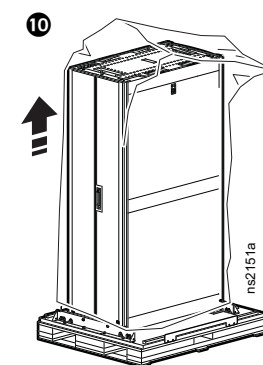

NOTE: If you are a System Integrator, STOP at Step 10.