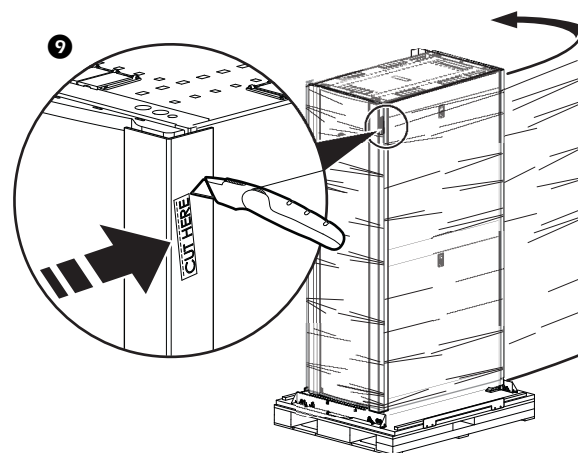

NOTE: If you are a System Integrator, STOP at Step 10.