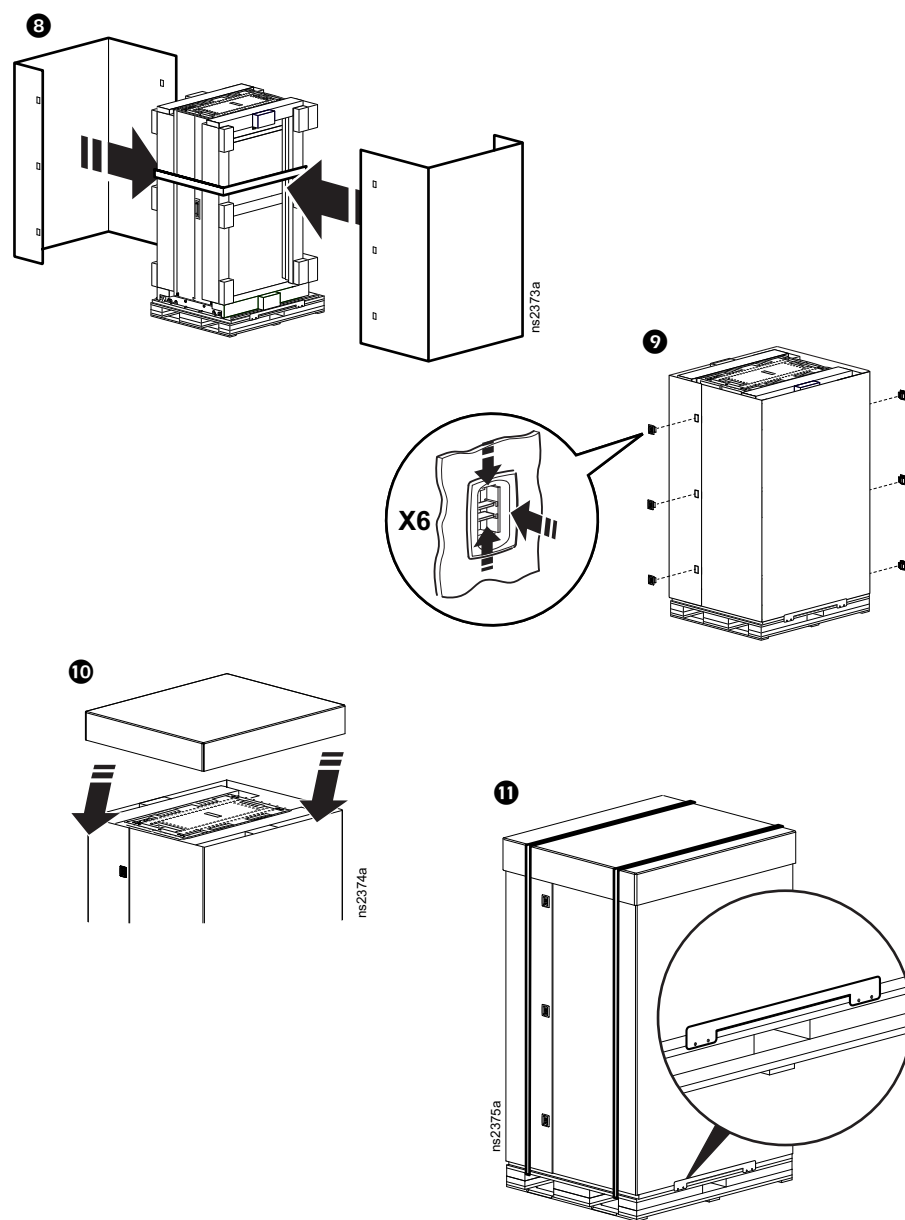

### Unpacking Guide:

**NOTE:** If you are a System Integrator, STOP at Step 10.

**Repacking Guide:**

**NOTE:** Procedure Intended for System Integrators

**NOTE:** See Foam Labels for correct placement.

**NetShelter SX Cabinet**

	Depth A		Width B		Height C			Weight
	1070 mm (42.1 in.)	1200 mm (47.2 in.)	600 mm (23.6 in.)	750 mm (29.5 in.)	1991 mm (78.4 in.)	2124 mm (83.6 in.)	2258 mm (88.9 in.)	
AR3100SP	●		●		●			125.09 kg (275.2 lb)
AR3105SP	●		●			●		137 kg (301.4 lb)
AR3107SP	●		●				●	138.23 kg (304.1 lb)
AR3150SP	●			●	●			155.96 kg (343.1 lb)
AR3155SP	●			●		●		155 kg (341 lb)
AR3157SP	●			●			●	169.09 kg (372 lb)
AR3300SP		●	●			●		134.09 kg (295 lb)
AR3305SP		●	●				●	141 kg (310.2 lb)
AR3307SP		●	●				●	149.55 kg (329 lb)
AR3350SP		●		●	●			161.36 kg (355 lb)
AR3355SP		●		●		●		169 kg (371.8 lb)
AR3357SP		●		●			●	185.45 kg (408 lb)

**Maximum Installed Equipment Weight:  
2000 lb  
(907 kg)**

**NetShelter SX Cabinet + Shock Packaging**

	Depth D	Width E		Height F			Weight
	1320.8 mm (52 in.)	1105 mm (43.5 in.)	2180 mm (85.8 in.)	2315 mm (91.1 in.)	2450 mm (96.5 in.)		
AR3100SP	●		●		●		242 kg (534 lb)
AR3105SP	●		●		●		248 kg (546 lb)
AR3107SP	●		●			●	254 kg (561 lb)
AR3150SP	●		●	●			271 kg (598 lb)
AR3155SP	●		●		●		278 kg (610 lb)
AR3157SP	●		●			●	283 kg (625 lb)
AR3300SP		●	●		●		246 kg (543 lb)
AR3305SP		●	●			●	259 kg (572 lb)
AR3307SP		●	●			●	273 kg (601 lb)
AR3350SP		●	●	●			275 kg (607 lb)
AR3355SP		●	●		●		288 kg (636 lb)
AR3357SP		●	●			●	302 kg (665 lb)