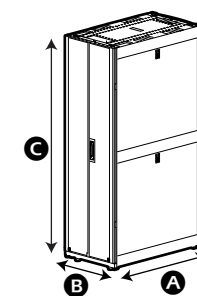

### Unpacking Guide:

**NOTE:** If you are a System Integrator, STOP at Step 10.

**Repacking Guide:**

**NOTE:** Procedure Intended for System Integrators

**NOTE:** See Foam Labels for correct placement.

**NetShelter SX Cabinet**

	Depth A		Width B		Height C			Weight
	1070 mm (42.1 in.)	1200 mm (47.2 in.)	600 mm (23.6 in.)	750 mm (29.5 in.)	1991 mm (78.4 in.)	2124 mm (83.6 in.)	2258 mm (88.9 in.)	
AR3100SP	●		●		●			125.09 kg (275.2 lb)
AR3105SP	●		●			●		137 kg (301.4 lb)
AR3107SP	●		●				●	138.23 kg (304.1 lb)
AR3150SP	●			●	●			155.96 kg (343.1 lb)
AR3155SP	●			●		●		155 kg (341 lb)
AR3157SP	●			●			●	169.09 kg (372 lb)
AR3300SP		●	●			●		134.09 kg (295 lb)
AR3305SP		●	●				●	141 kg (310.2 lb)
AR3307SP		●	●				●	149.55 kg (329 lb)
AR3350SP		●		●	●			161.36 kg (355 lb)
AR3355SP		●		●		●		169 kg (371.8 lb)
AR3357SP		●		●			●	185.45 kg (408 lb)