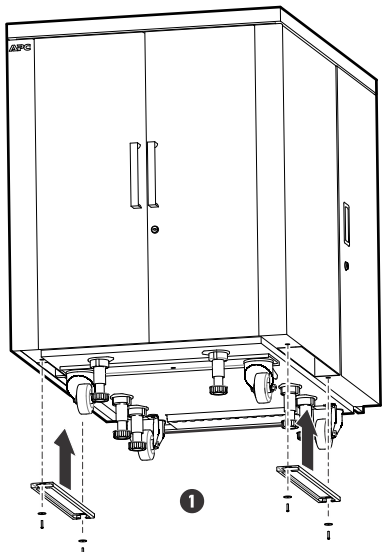

NetShelter CX Dust Filter Installation

AR4701

- AR4018A
- AR4018IA
- AR4018IX329
- AR4018IX330
- AR4018IX331
- AR4018IX332
- AR4024A
- AR4024IA
- AR4024IX329
- AR4024IX330
- AR4024IX331
- AR4024IX332

| Clean Regularly | |
|--------------------------------|--|
| <p>100-110°F (37-43°C)</p> | |