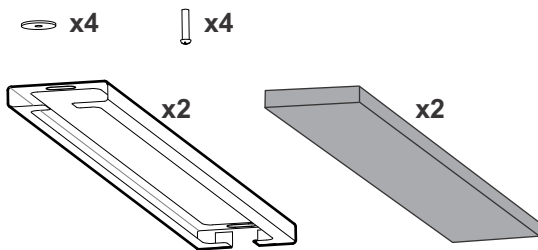

NetShelter CX Dust Filter Installation

AR4701

- AR4018A
- AR4018IA
- AR4018IX329
- AR4018IX330
- AR4018IX331
- AR4018IX332
- AR4024A
- AR4024IA
- AR4024IX329
- AR4024IX330
- AR4024IX331
- AR4024IX332

| Clean Regularly | |
|--------------------------------|--|
| <p>100-110°F (37-43°C)</p> | |