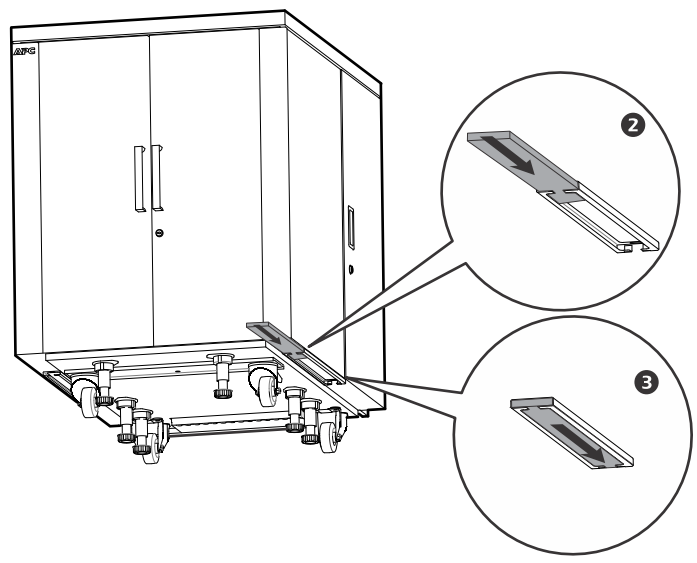

NetShelter CX Dust Filter Installation

AR4701

- AR4018A
- AR4018IA
- AR4018IX329
- AR4018IX330
- AR4018IX331
- AR4018IX332
- AR4024A
- AR4024IA
- AR4024IX329
- AR4024IX330
- AR4024IX331
- AR4024IX332

| Clean Regularly | |
|--------------------------------|--|
| <p>100-110°F (37-43°C)</p> | |