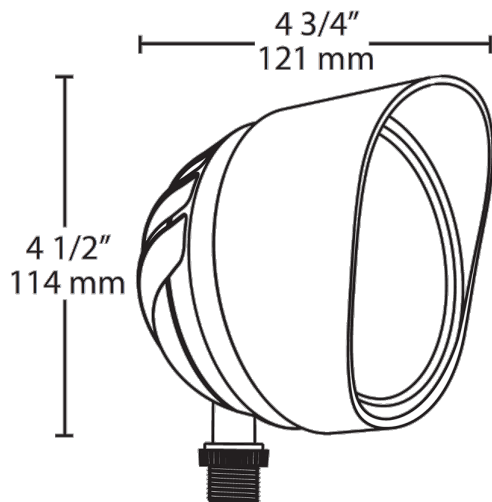

Dimensions

Features

12W LED equivalent to 75W BR30/halogen/wide flood

Mount as an uplight or downlight on a RAB Mighty Post or junction box

Microprismatic diffusion lens for smooth and even light distribution