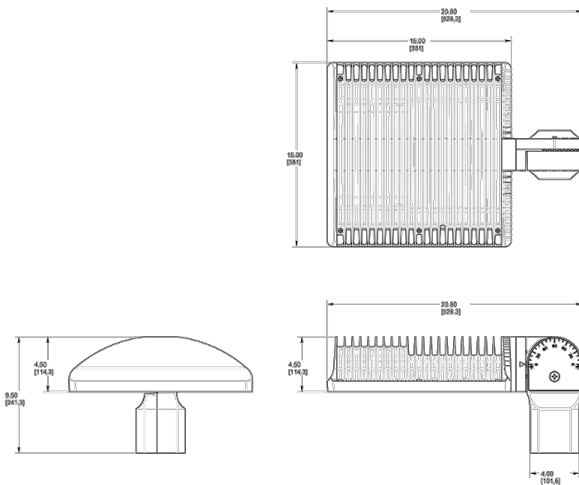

Technical Specifications (continued)

Construction

Green Technology:

Mercury and UV free. RoHS-compliant components.

Electrical

Driver:

One Driver, Constant Current, Class 2, 1800mA 100-277V, 50-60Hz, Power Factor 99%

THD:

5.6% at 120V, 16.1% at 277V

Power Factor:

99.4% at 120V, 92.1% at 277V

Surge Protection:

4kV

Other

Warranty:

RAB warrants that our LED products will be free from defects in materials and workmanship for a period of five (5) years from the date of delivery to the end user, including coverage of light output, color stability, driver performance and fixture finish. RAB's warranty is subject to all terms and conditions found at rablighting.com/warranty.

Equivalency:

Replaces 350W Metal Halide

Buy American Act Compliance:

RAB values USA manufacturing! Upon request, RAB may be able to manufacture this product to be compliant with the Buy American Act (BAA). Please contact customer service to request a quote for the product to be made BAA compliant.

Optical

BUG Rating:

B1 U0 G2

Dimensions

Features

66% energy cost savings vs. HID

100,000-hour LED lifespan

5-Year, No-Compromise Warranty

Ordering Matrix

Family	Optics	Wattage	Mounting	Color Temp	Finish	Driver Options	Options	Other Options
ALED	3T	125	SF	N	RG			
	4T = Type IV	50 = 50W 78 = 78W	Blank = Pole mount	Blank = 5000K (Cool)	Blank = Bronze	Blank = 120-277V	Blank = No Option	Blank = Standard
	3T = Type III	105 = 105W 125 = 125W	SF = Slipfitter	N = 4000K (Neutral)	RG = Roadway Gray	/480 = 480V	/LC = Lightcloud® Controller	USA = BAA Compliant
	2T = Type II	150 = 150W		Y = 3000K (Warm)	W = White K = Black	/BL = Bi-Level /D10 = 0-10V Dimming	/PCS = 120V Swivel Photocell /PCS2 = 277V Swivel Photocell /PCT = 120-277V Twistlock Photocell /PCS4 = 480V Swivel Photocell /PCT4 = 480V Twistlock Photocell /WS = Multi-Level Motion Sensor /WS2 = Multi-Level Motion Sensor 20 ft. /WS4 = Multi-Level Motion Sensor 40 ft.	

Need help? Tech help line: (888) 722-1000 Email: custserv@rablighting.com Website: www.rablighting.com

Copyright © 2019 RAB Lighting All Rights Reserved Note: Specifications are subject to change at any time without notice