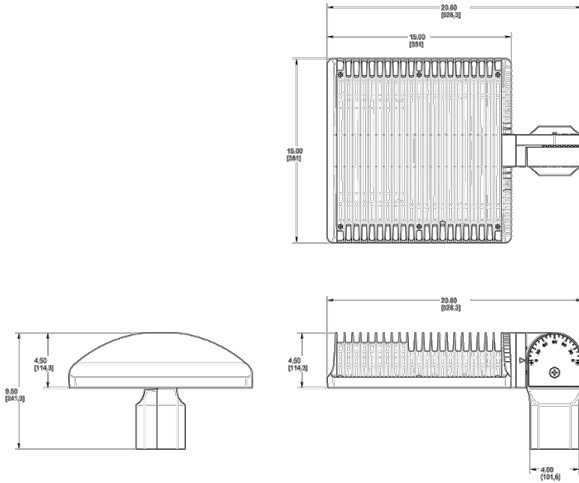

Technical Specifications (continued)

Construction

Green Technology:

Mercury and UV free. RoHS-compliant components.

Electrical

THD:

8.1% at 120V, 16.4% at 277V

Power Factor:

99.6% at 120V, 94.5% at 277V

Surge Protection:

4kV

Other

Warranty:

RAB warrants that our LED products will be free from defects in materials and workmanship for a period of five (5) years from the date of delivery to the end user, including coverage of light output, color stability, driver performance and fixture finish. RAB's warranty is subject to all terms and conditions found at rablighting.com/warranty.

Equivalency:

Replaces 320W Metal Halide

Buy American Act Compliance:

RAB values USA manufacturing! Upon request, RAB may be able to manufacture this product to be compliant with the Buy American Act (BAA). Please contact customer service to request a quote for the product to be made BAA compliant.

Optical

BUG Rating:

B1 U0 G2

Dimensions

Features

66% energy cost savings vs. HID

100,000-hour LED lifespan

5-Year, No-Compromise Warranty

Ordering Matrix

Family	Optics	Wattage	Mounting	Color Temp	Finish	Driver Options	Options	Other Options
ALED	3T	105	SF	Y	RG			
	4T = Type IV	50 = 50W 78 = 78W	Blank = Pole mount	Blank = 5000K (Cool)	Blank = Bronze	Blank = 120-277V	Blank = No Option	Blank = Standard
	3T = Type III	105 = 105W 125 = 125W	SF = Slipfitter	N = 4000K (Neutral)	RG = Roadway Gray	/480 = 480V	/LC = Lightcloud® Controller	USA = BAA Compliant
	2T = Type II	150 = 150W		Y = 3000K (Warm)	W = White K = Black	/BL = Bi-Level /D10 = 0-10V Dimming	/PCS = 120V Swivel Photocell /PCS2 = 277V Swivel Photocell /PCT = 120-277V Twistlock Photocell /PCS4 = 480V Swivel Photocell /PCT4 = 480V Twistlock Photocell	
							/WS = Multi-Level Motion Sensor /WS2 = Multi-Level Motion Sensor 20 ft. /WS4 = Multi-Level Motion Sensor 40 ft.	

Need help? Tech help line: (888) 722-1000 Email: custserv@rablighting.com Website: www.rablighting.com

Copyright © 2019 RAB Lighting All Rights Reserved Note: Specifications are subject to change at any time without notice