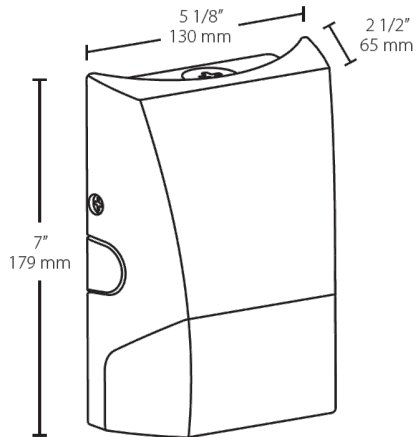

Dimensions

Features

- Economical
- Traditional non-cutoff design
- 60,000-hour LED lifespan
- 5-Year limited warranty

Ordering Matrix

Family	Size	Watts	Color Temp	Finish	Photocell
BRISK		8			/PCU
	Blank = 8W & 12W only XL = 24W & 40W only	40 = 40W 24 = 24W 12 = 12W 8 = 8W	Blank = 5000K (Cool) N = 4000K (Neutral) Y = 3000K (Warm)	Blank = Bronze W = White	Blank = No Photocell /PCU = 120-277V Photocell