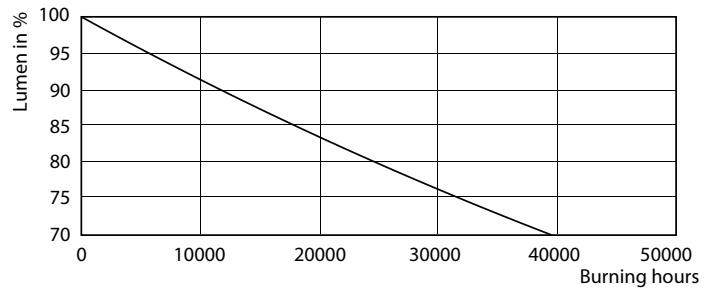

LED InstantFit Lamps

Lifetime