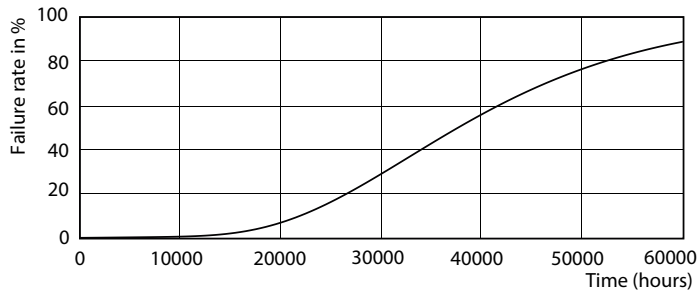

LED InstantFit Lamps

Lifetime