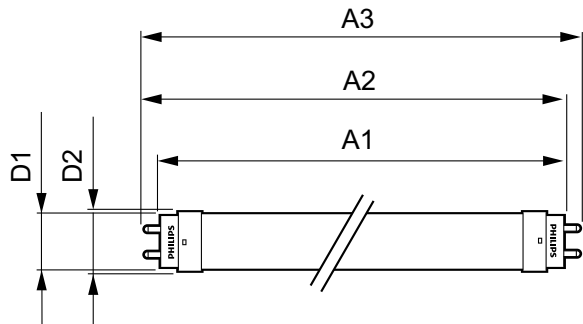

LED InstantFit Lamps

Numerator - Quantity Per Pack	1
Numerator - Packs per outer box	10
Material Nr. (12NC)	929001343504

Net Weight (Piece)	0.215 kg

Warnings and Safety

- Philips LED T8 InstantFit lamps will only operate properly on compatible instant-start ballasts. Please refer to the Philips LED T8 InstantFit Installation Guide, which can be obtained through your local Philips Sales Representative, or visit www.philips.com/tled

Dimensional drawing

17T8 LED/48-4000 IF G 10/1

Product	D1	D2	A1	A2	A3
17T8 LED/48-4000 IF G 10/1	25.7 mm	28 mm	1198 mm	1205 mm	1212 mm