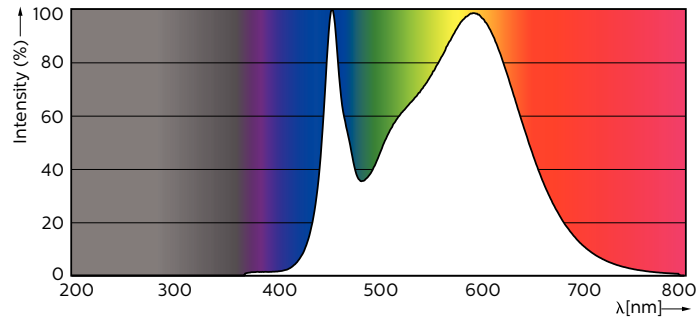

Photometric data

LEDtube 1200mm 17W G13 840 2100lm