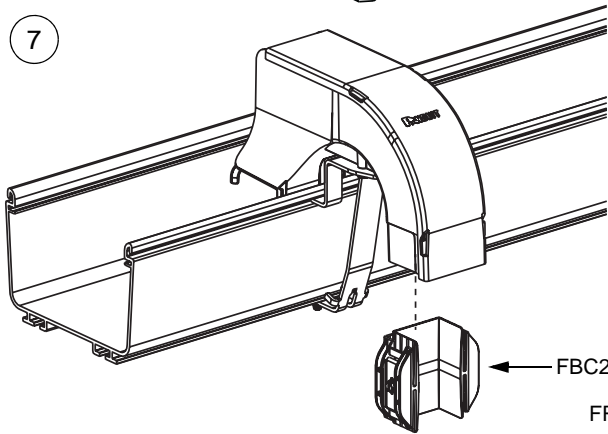

¼-14x½ Hex Washer Head Tapping Screw
(Typical: 2 places)

For Technical Assistance, Call: 800-777-3300

INSTALLATION INSTRUCTIONS

FIBERRUNNER Spill-Over Junction - Typical Installation

(FIBERRUNNER 24x4 only)