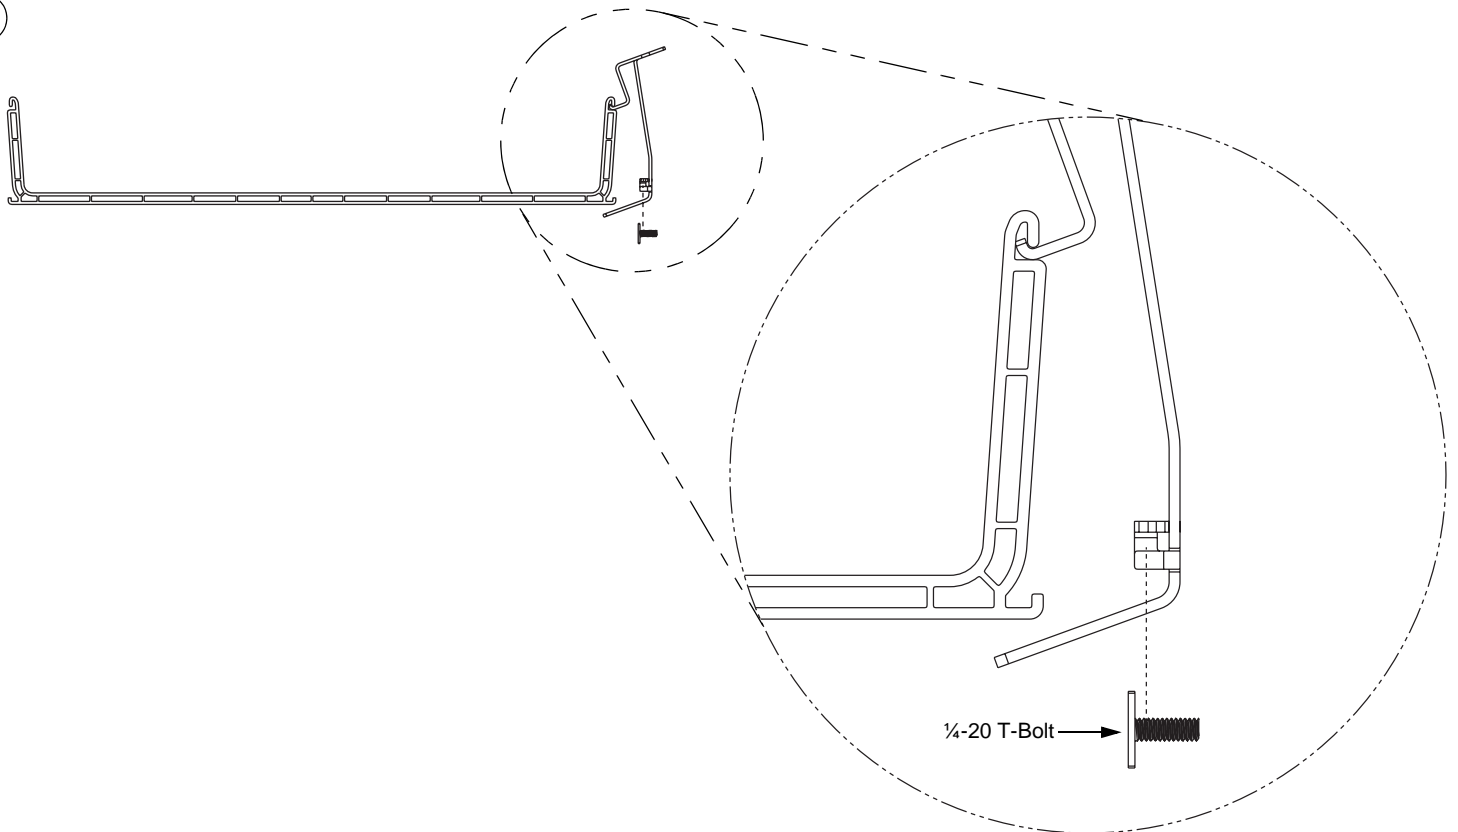

INSTALLATION INSTRUCTIONS

FIBERRUNNER Spill-Over Junction - Typical Installation

(FIBERRUNNER 24x4 only)

1

2