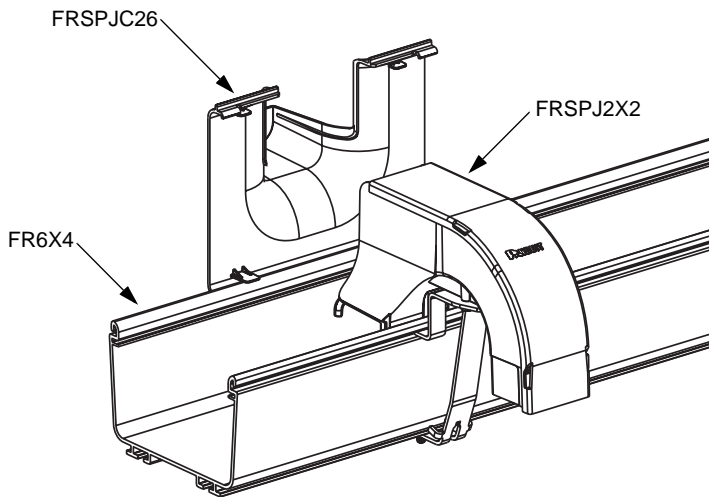

(FIBERRUNNER 4x4, 6x4 and 12x4 only)

FIBERRUNNER Spill-Over Junction Channel Cover - Typical Hinging Operation

For Technical Assistance, Call: 800-777-3300

INSTALLATION INSTRUCTIONS

Instruction Sheet RW251