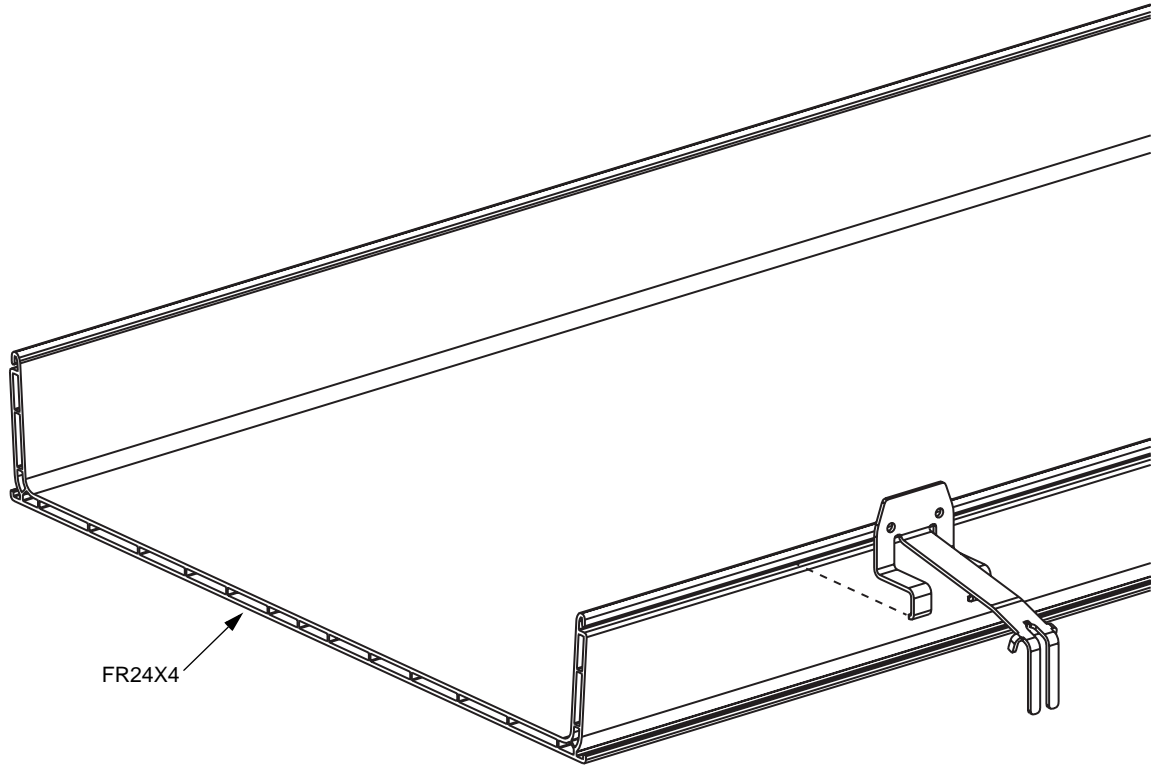

INSTALLATION INSTRUCTIONS

FIBERRUNNER Spill-Over Junction - Typical Installation

(FIBERRUNNER 24x4 only)

1