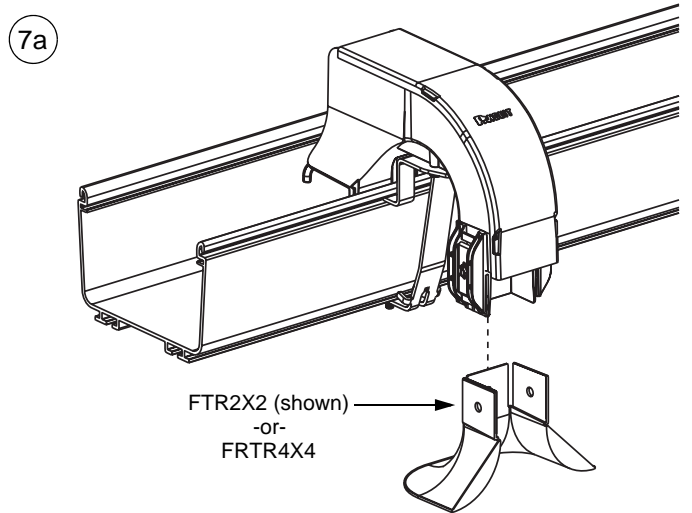

¼-14x½ Hex Washer Head Tapping Screw
(Typical: 2 places)

For Technical Assistance, Call: 800-777-3300

INSTALLATION INSTRUCTIONS

FIBERRUNNER Spill-Over Junction - Typical Installation

(FIBERRUNNER 24x4 only)