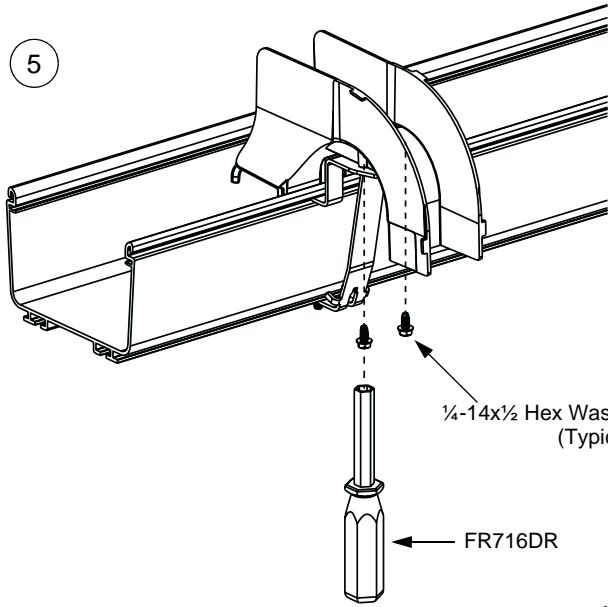

For Use With *PANDUIT* *FIBERRUNNER* 4x4, 6x4, 12x4 and 24x4 Cable Routing Systems

FIBERRUNNER Spill-Over Junction

PANDUIT Part Numbers: FRSPJ2X2, FRSPJC24, FRSPJC26, FRSPJC212, FRSPJ4X4, FRSPJC44, FRSPJC46, FRSPJC412

¼-14x½ Hex Washer Head Tapping Screw
(Typical: 2 places)

For Technical Assistance, Call: 800-777-3300

INSTALLATION INSTRUCTIONS

FIBERRUNNER Spill-Over Junction - Typical Installation

(FIBERRUNNER 24x4 only)