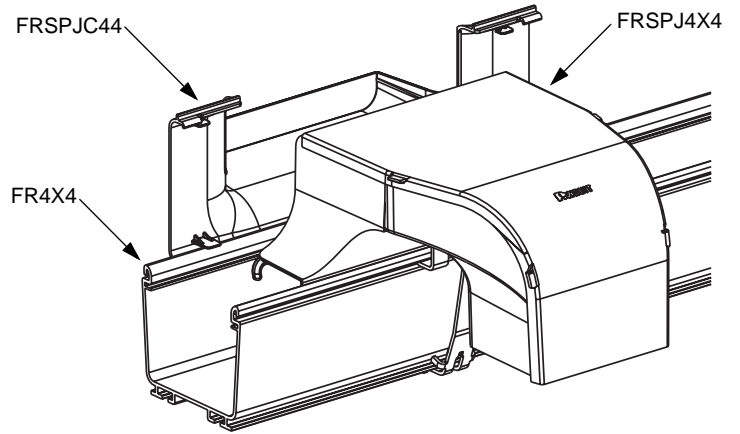

(FIBERRUNNER 4x4, 6x4 and 12x4 only)

FIBERRUNNER Spill-Over Junction Channel Cover - Typical Hinging Operation

For Technical Assistance, Call: 800-777-3300

INSTALLATION INSTRUCTIONS

Instruction Sheet RW251