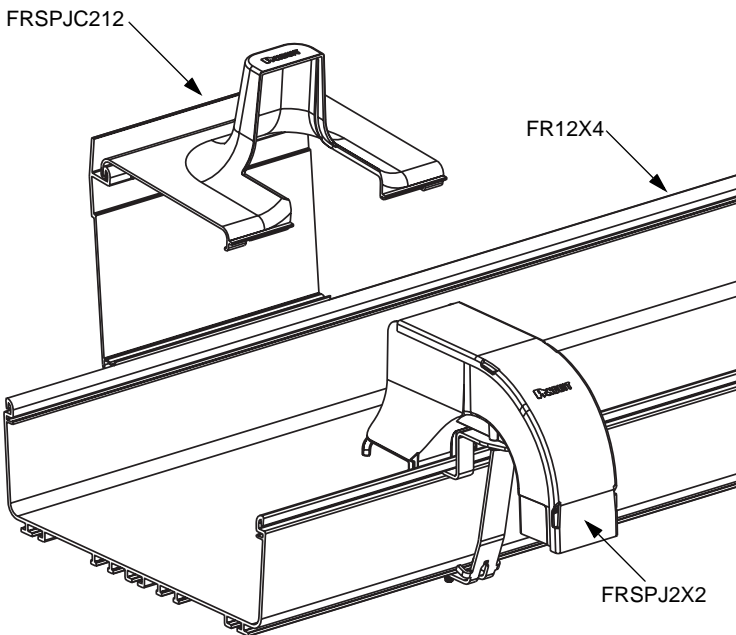

(FIBERRUNNER 4x4, 6x4 and 12x4 only)

FIBERRUNNER Spill-Over Junction Channel Cover - Typical Hinging Operation

For Technical Assistance, Call: 800-777-3300

INSTALLATION INSTRUCTIONS

Instruction Sheet RW251