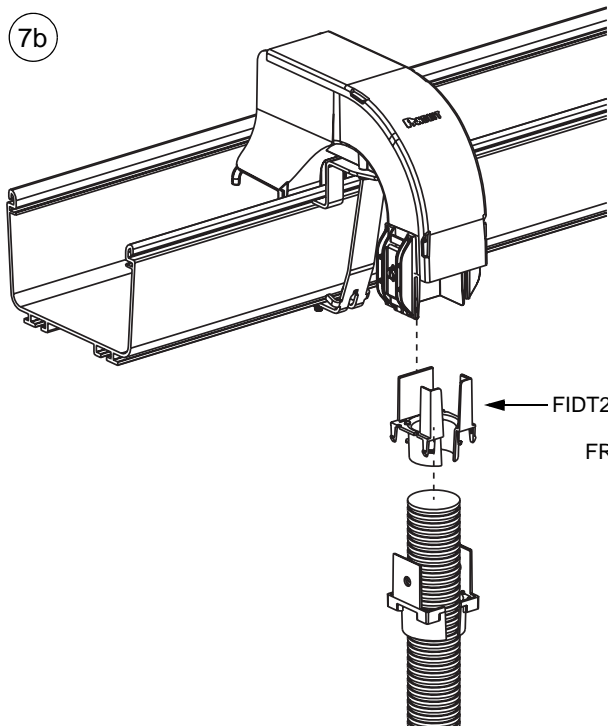

For Use With *PANDUIT* *FIBERRUNNER* 4x4, 6x4, 12x4 and 24x4 Cable Routing Systems

FIBERRUNNER Spill-Over Junction

PANDUIT Part Numbers: FRSPJ2X2, FRSPJC24, FRSPJC26, FRSPJC212, FRSPJ4X4, FRSPJC44, FRSPJC46, FRSPJC412

¼-14x½ Hex Washer Head Tapping Screw
(Typical: 2 places)

For Technical Assistance, Call: 800-777-3300

INSTALLATION INSTRUCTIONS

FIBERRUNNER Spill-Over Junction - Typical Installation

(FIBERRUNNER 24x4 only)