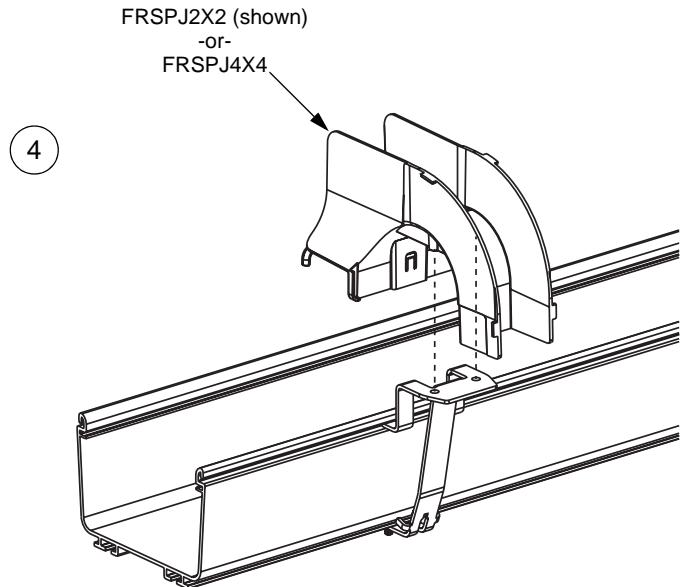

FIBERRUNNER Spill-Over Junction - Typical Installation (*FIBERRUNNER* 4x4, 6x4 and 12x4 only)