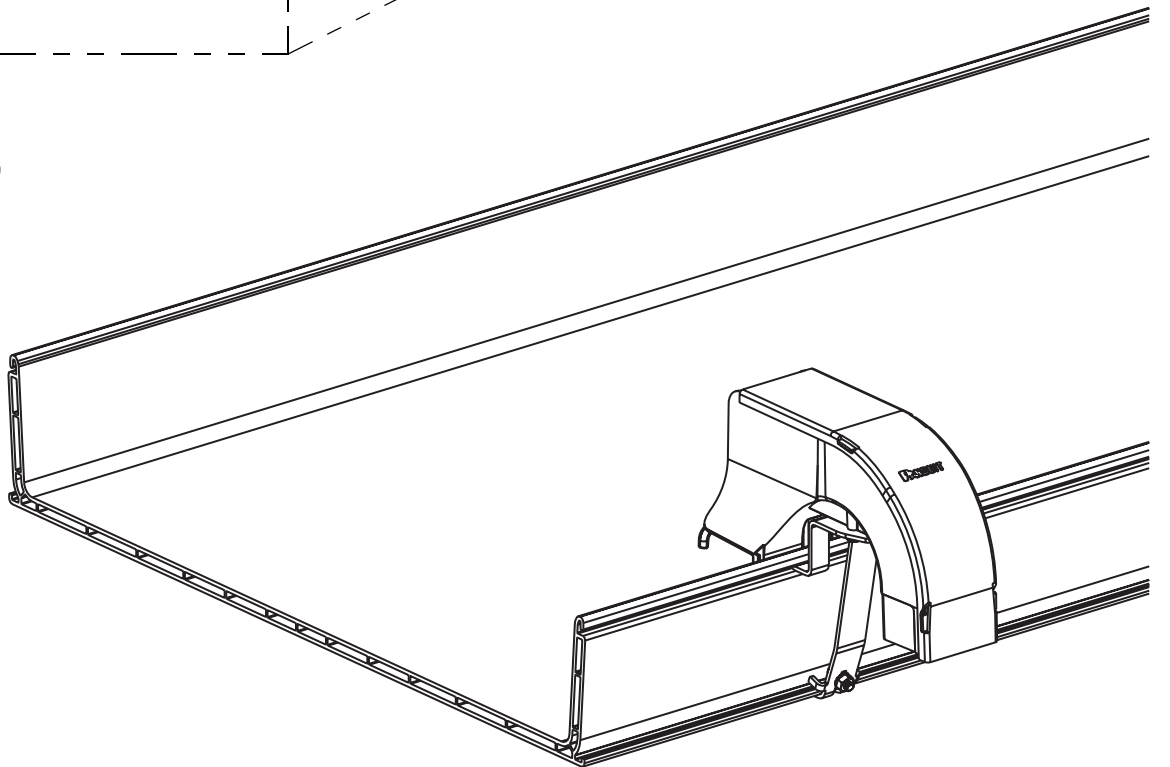

INSTALLATION INSTRUCTIONS

FIBERRUNNER Spill-Over Junction - Typical Installation continued...

3

4