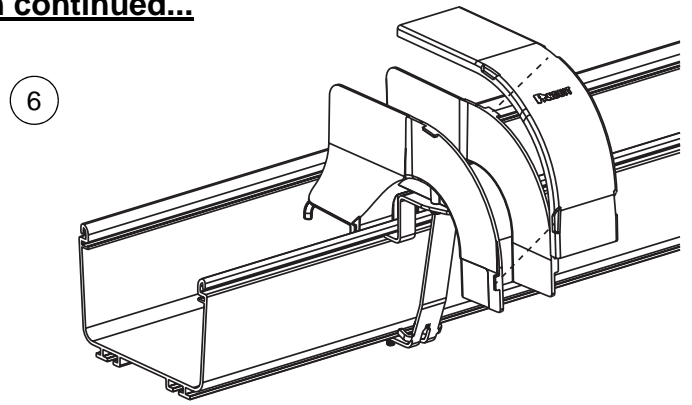

¼-14x½ Hex Washer Head Tapping Screw
(Typical: 2 places)

For Technical Assistance, Call: 800-777-3300

INSTALLATION INSTRUCTIONS

FIBERRUNNER Spill-Over Junction - Typical Installation

(FIBERRUNNER 24x4 only)