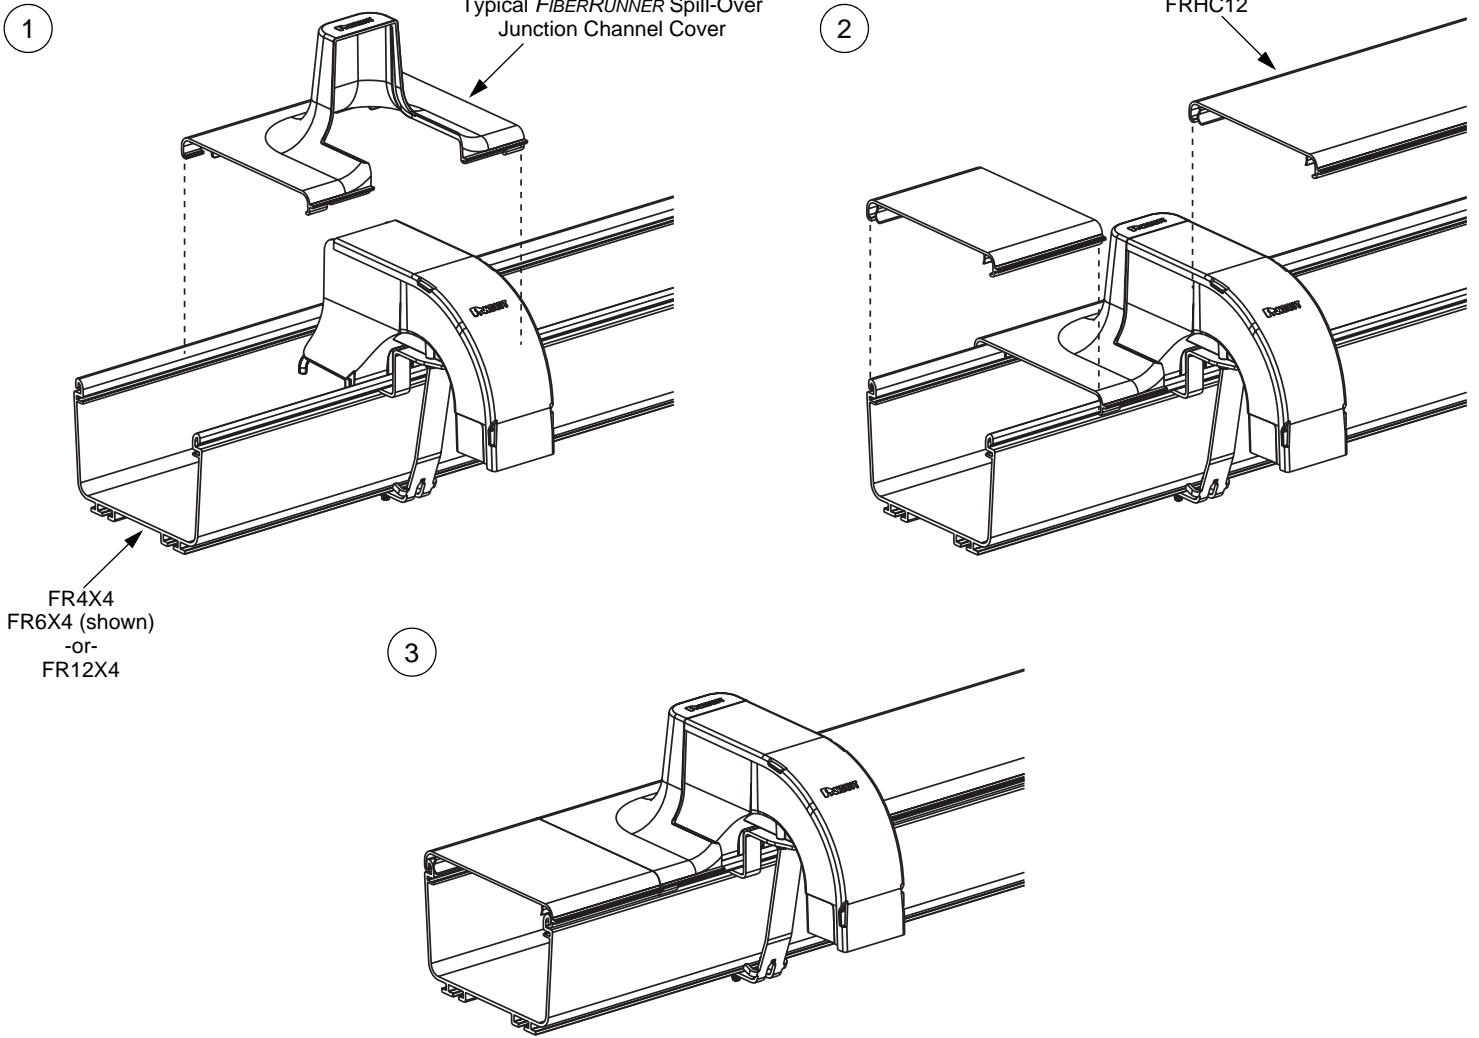

INSTALLATION INSTRUCTIONS

FIBERRUNNER Spill-Over Junction Channel Cover - Typical Installation

(FIBERRUNNER 4x4, 6x4 and 12x4 only)