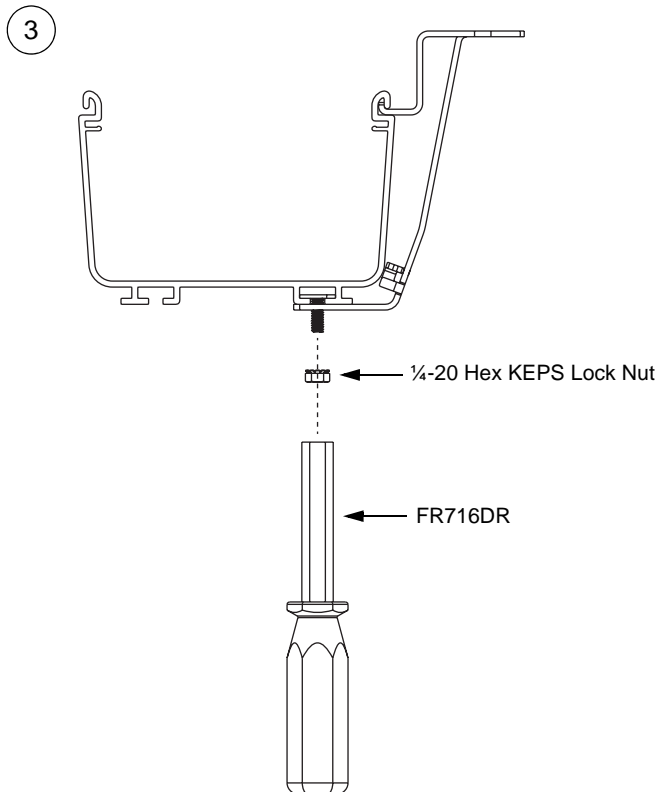

FIBERRUNNER Spill-Over Junction - Typical Installation (*FIBERRUNNER* 4x4, 6x4 and 12x4 only)