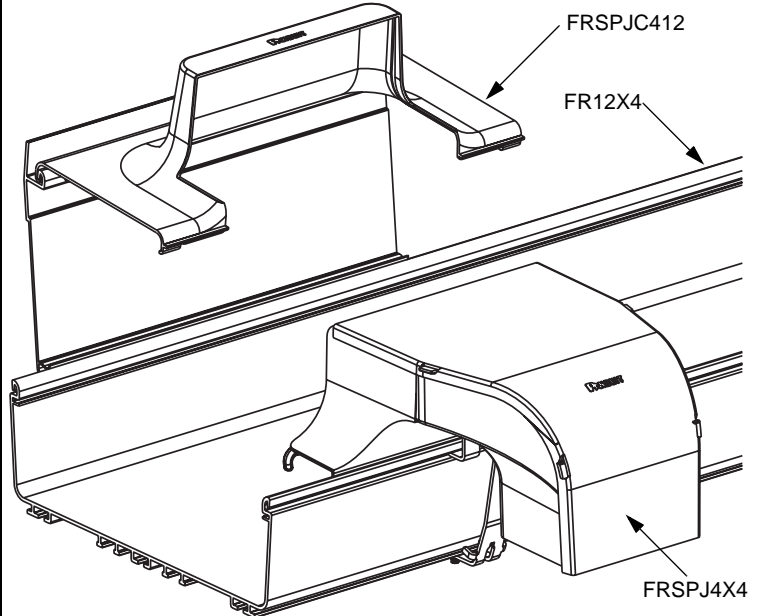

(FIBERRUNNER 4x4, 6x4 and 12x4 only)

FIBERRUNNER Spill-Over Junction Channel Cover - Typical Hinging Operation

For Technical Assistance, Call: 800-777-3300

INSTALLATION INSTRUCTIONS

Instruction Sheet RW251