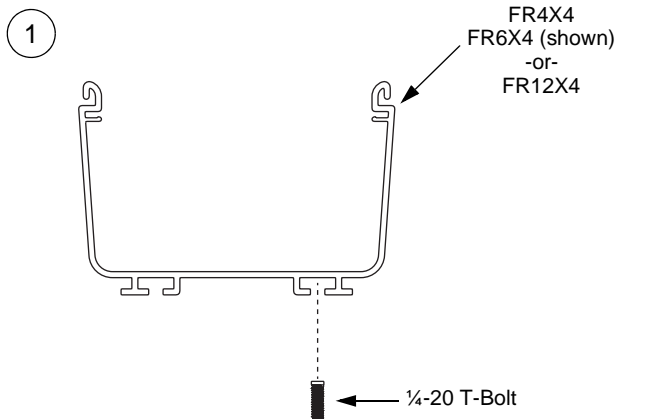

FIBERRUNNER Spill-Over Junction - Typical Installation (*FIBERRUNNER* 4x4, 6x4 and 12x4 only)