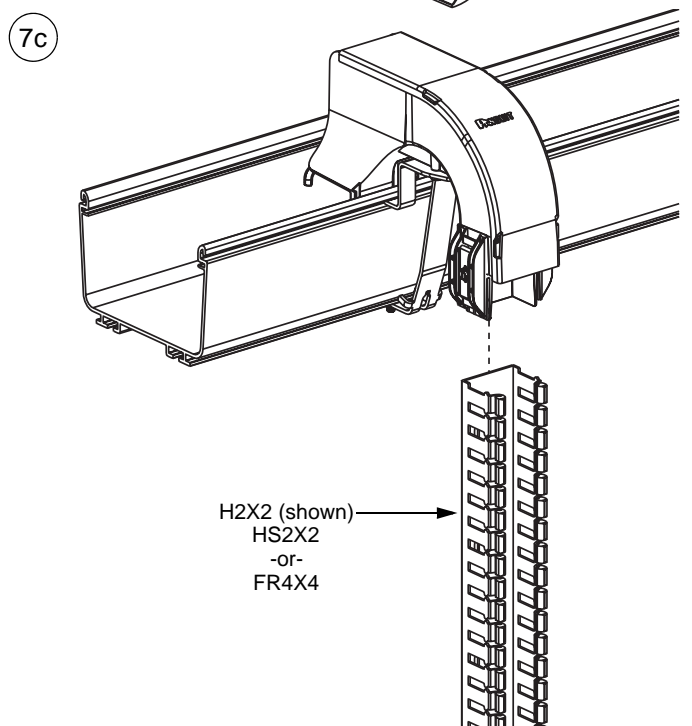

For Use With *PANDUIT* *FIBERRUNNER* 4x4, 6x4, 12x4 and 24x4 Cable Routing Systems

FIBERRUNNER Spill-Over Junction

PANDUIT Part Numbers: FRSPJ2X2, FRSPJC24, FRSPJC26, FRSPJC212, FRSPJ4X4, FRSPJC44, FRSPJC46, FRSPJC412

¼-14x½ Hex Washer Head Tapping Screw
(Typical: 2 places)

For Technical Assistance, Call: 800-777-3300

INSTALLATION INSTRUCTIONS

FIBERRUNNER Spill-Over Junction - Typical Installation

(FIBERRUNNER 24x4 only)