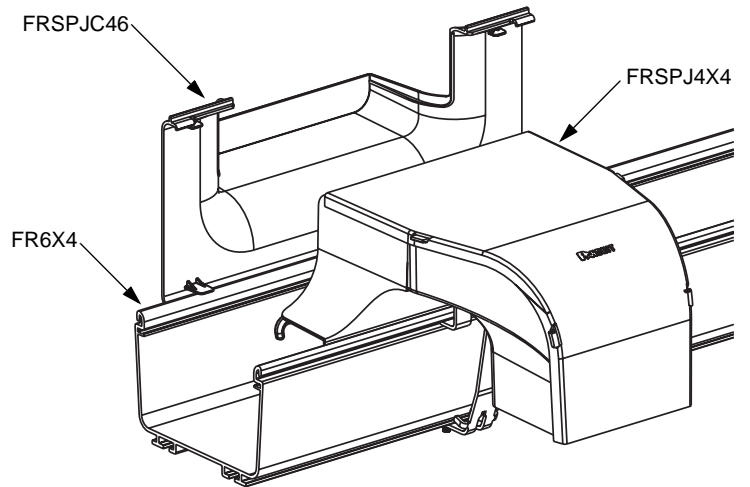

(FIBERRUNNER 4x4, 6x4 and 12x4 only)

FIBERRUNNER Spill-Over Junction Channel Cover - Typical Hinging Operation

For Technical Assistance, Call: 800-777-3300

INSTALLATION INSTRUCTIONS

Instruction Sheet RW251