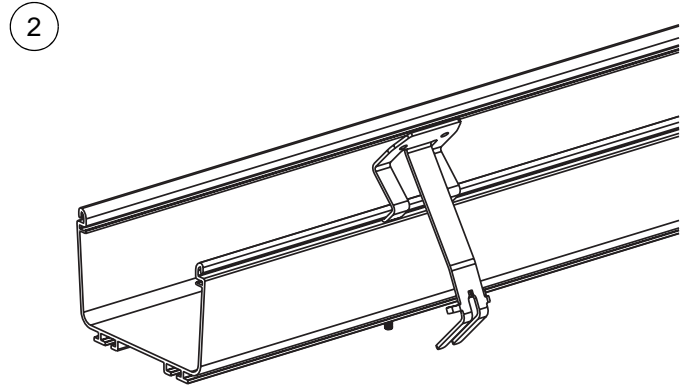

FIBERRUNNER Spill-Over Junction - Typical Installation (*FIBERRUNNER* 4x4, 6x4 and 12x4 only)