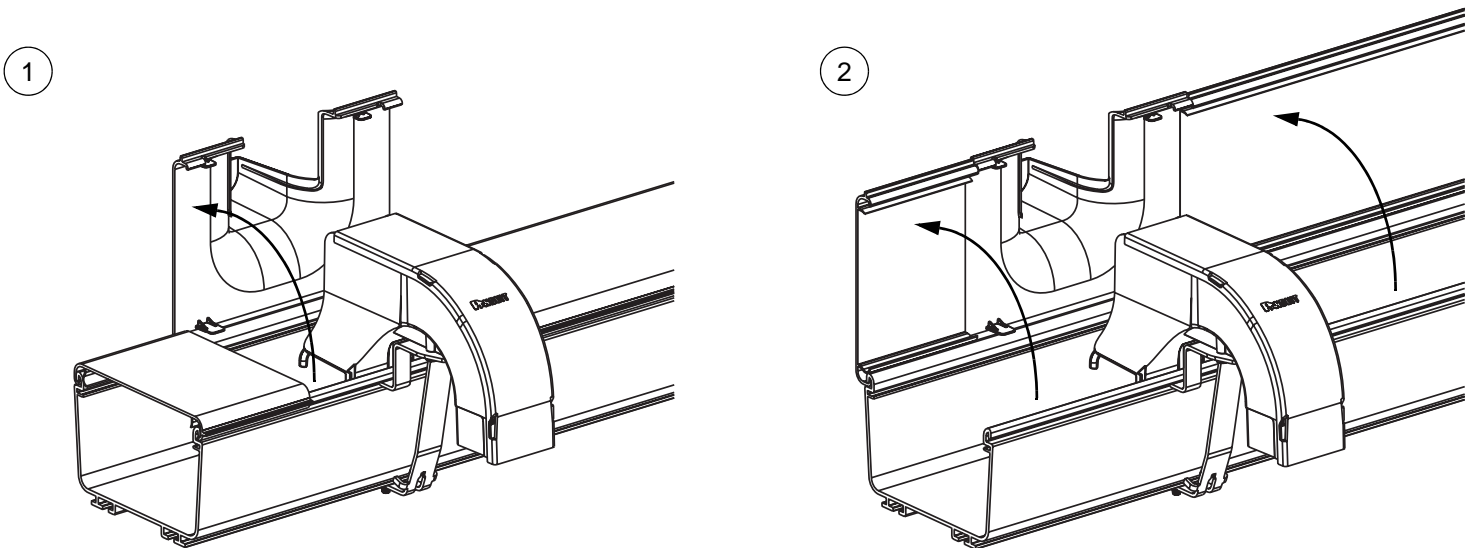

FIBERRUNNER Spill-Over Junction Channel Cover - Typical Hinging Operation

For Technical Assistance, Call: 800-777-3300