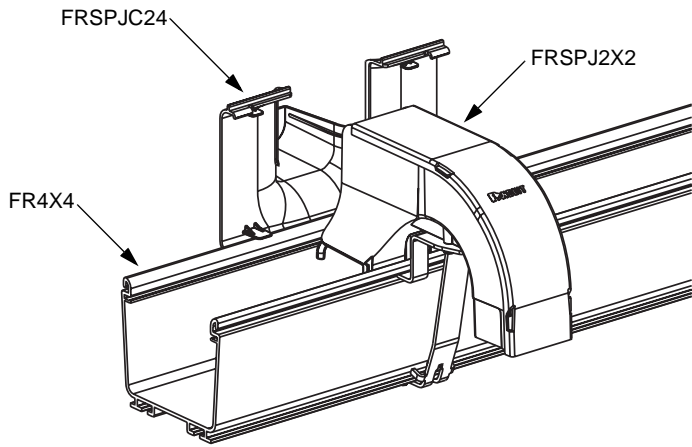

(FIBERRUNNER 4x4, 6x4 and 12x4 only)

FIBERRUNNER Spill-Over Junction Channel Cover - Typical Hinging Operation

For Technical Assistance, Call: 800-777-3300

INSTALLATION INSTRUCTIONS

Instruction Sheet RW251