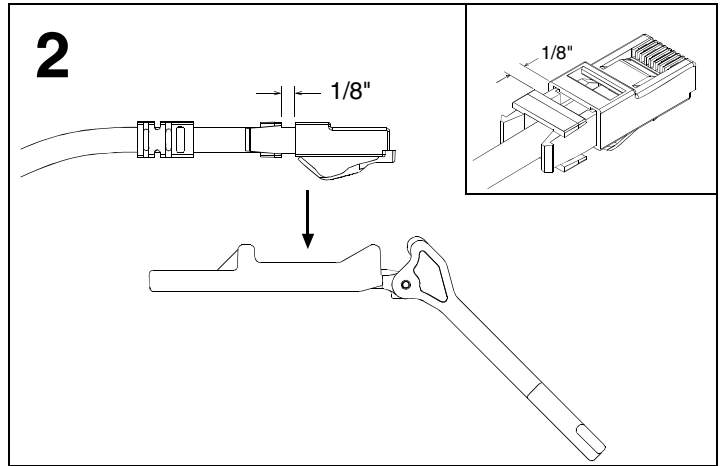

PN320 INSTALLATION INSTRUCTIONS

© Panduit Corp. 2003

Printed in U.S.A.

WORLDWIDE SUBSIDIARIES AND SALES OFFICES

10500 West 167th Street
Orland Park, Illinois 60467

Technical Support: 866-405-6654
Fax: 708-444-6993