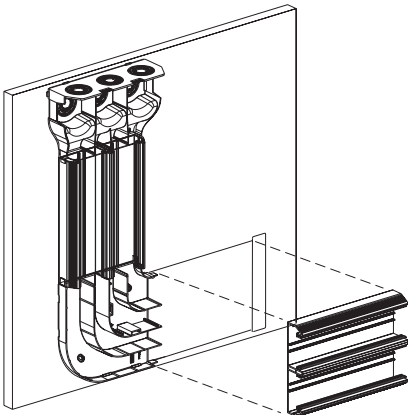

PAN-WAY™ TWIN-70 UNASSEMBLED SAMPLE KIT

PART NUMBER: T702-KIT

INSTALLATION INSTRUCTIONS

©Panduit Corp. 1998

Made in U.S.A.

For Technical Assistance call: 888-506-5400, Ext. 8287

TWIN-70 SAMPLE KIT INSTALLATION INSTRUCTIONS

Twin70-Kit

Part Number	Quantity
T702BIW10.0	1
T702BIW11.0	1
T70CIW2.125	4
T70CIW2.375	2
T70CIW3.0	1
T70CIW3.125	1
T702RAIW	1
T702EEIW	1
T70DB-X	3
T702ECIW	1
T70PGIW	1
CP106IW	1
T70BH2IW	1
CBIW	1
CHS2IW-X	4
CJ588RD	2
CJ588BL	2
CJ588OR	2
CJ588YL	2
RECTANGULAR OUTLET (ALMOND)	1
DUPLEX OUTLET (ALMOND)	1
SILK SCREENED BLACK CINTRA B0BOARD (24.25 X 28.75)	1