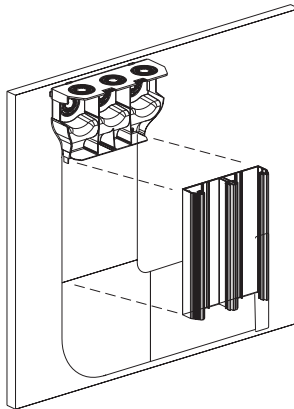

PAN-WAY™ TWIN-70 UNASSEMBLED SAMPLE KIT

PART NUMBER: T702-KIT

INSTALLATION INSTRUCTIONS

©Panduit Corp. 1998

Made in U.S.A.

For Technical Assistance call: 888-506-5400, Ext. 8287

TWIN-70 SAMPLE KIT INSTALLATION INSTRUCTIONS

Twin70-Kit

Part Number	Quantity
T702BIW10.0	1
T702BIW11.0	1
T70CIW2.125	4
T70CIW2.375	2
T70CIW3.0	1
T70CIW3.125	1
T702RAIW	1
T702EEIW	1
T70DB-X	3
T702ECIW	1
T70PGIW	1
CP106IW	1
T70BH2IW	1
CBIW	1
CHS2IW-X	4
CJ588RD	2
CJ588BL	2
CJ588OR	2
CJ588YL	2
RECTANGULAR OUTLET (ALMOND)	1
DUPLEX OUTLET (ALMOND)	1
SILK SCREENED BLACK CINTRA B0BOARD (24.25 X 28.75)	1