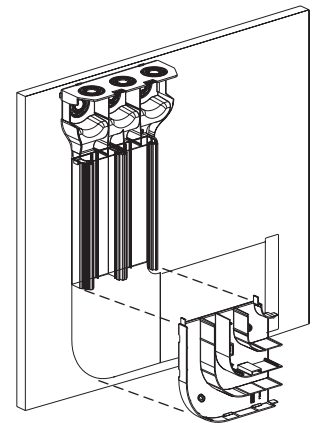

PAN-WAY™ TWIN-70 UNASSEMBLED SAMPLE KIT

PART NUMBER: T702-KIT

INSTALLATION INSTRUCTIONS

©Panduit Corp. 1998

Made in U.S.A.

For Technical Assistance call: 888-506-5400, Ext. 8287

TWIN-70 SAMPLE KIT INSTALLATION INSTRUCTIONS

Twin70-Kit

Part Number	Quantity
T702BIW10.0	1
T702BIW11.0	1
T70CIW2.125	4
T70CIW2.375	2
T70CIW3.0	1
T70CIW3.125	1
T702RAIW	1
T702EEIW	1
T70DB-X	3
T702ECIW	1
T70PGIW	1
CP106IW	1
T70BH2IW	1
CBIW	1
CHS2IW-X	4
CJ588RD	2
CJ588BL	2
CJ588OR	2
CJ588YL	2
RECTANGULAR OUTLET (ALMOND)	1
DUPLEX OUTLET (ALMOND)	1
SILK SCREENED BLACK CINTRA B0BOARD (24.25 X 28.75)	1