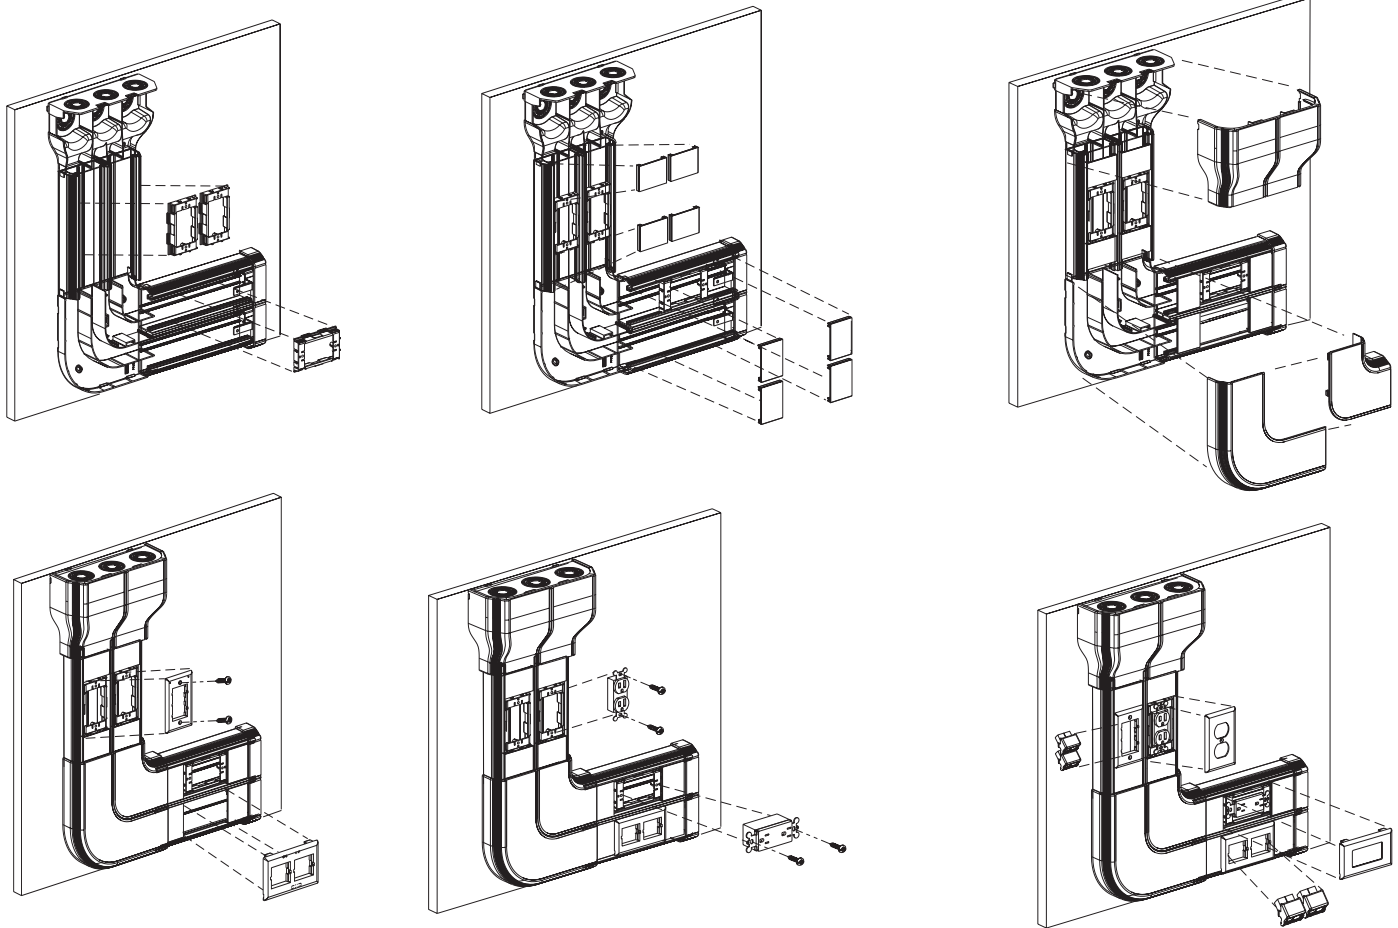

PAN-WAY™ TWIN-70 UNASSEMBLED SAMPLE KIT

PART NUMBER: T702-KIT

INSTALLATION INSTRUCTIONS

©Panduit Corp. 1998

Made in U.S.A.

For Technical Assistance call: 888-506-5400, Ext. 8287

TWIN-70 SAMPLE KIT INSTALLATION INSTRUCTIONS

Twin70-Kit

Part Number	Quantity
T702BIW10.0	1
T702BIW11.0	1
T70CIW2.125	4
T70CIW2.375	2
T70CIW3.0	1
T70CIW3.125	1
T702RAIW	1
T702EEIW	1
T70DB-X	3
T702ECIW	1
T70PGIW	1
CP106IW	1
T70BH2IW	1
CBIW	1
CHS2IW-X	4
CJ588RD	2
CJ588BL	2
CJ588OR	2
CJ588YL	2
RECTANGULAR OUTLET (ALMOND)	1
DUPLEX OUTLET (ALMOND)	1
SILK SCREENED BLACK CINTRA B0BOARD (24.25 X 28.75)	1