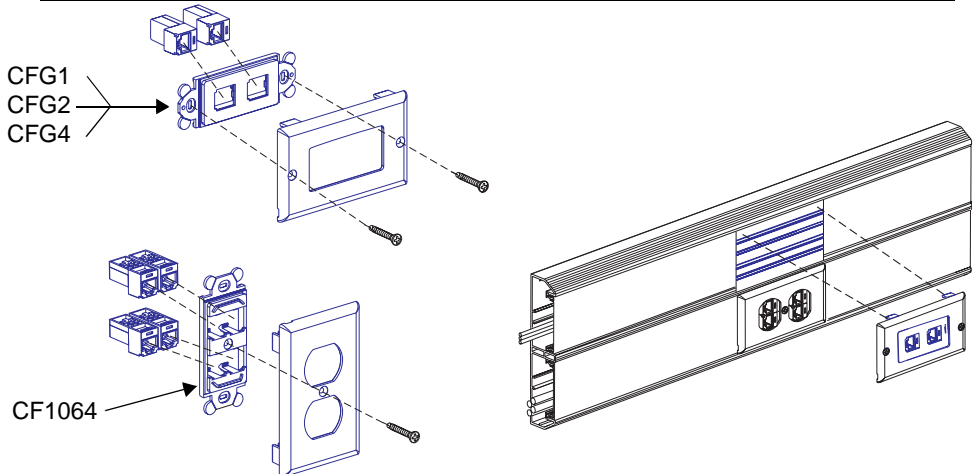

PAN-WAY™ SNAP-ON
FACEPLATES WITH
COMMUNICATION MODULES

FOR USE WITH **PANDUIT®**
SURFACE RACEWAY
ROUTING SYSTEMS
WITH 70mm WIDE COVERS
(T-70, TWIN-70, TE70, AND TG-70)

PART NUMBERS: T70PGS, T70PS

INSTALLATION INSTRUCTIONS

©Panduit Corp. 1998

Made in U.S.A.

For Technical Assistance call: 888-506-5400, Ext. 8287

RACEWAY SYSTEMS DIVISION

17301 Ridgeland Avenue
Tinley Park, IL 60477-3091
Phone: 888-506-5400, Ext. 8287
FAX: 815-836-1811

WORLDWIDE SUBSIDIARIES AND SALES OFFICES

Instruction Sheet RW82B