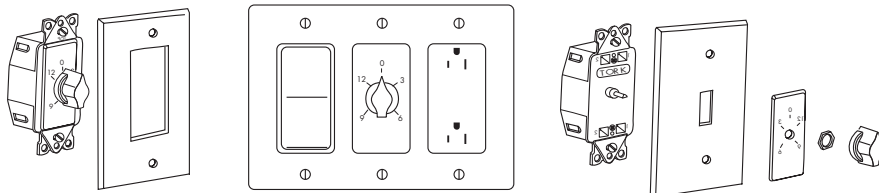

HOLD FEATURE:

Some models have position for constant ON.

EASY SET:

No adjustments. Just wire and go!

EASY WIRING:

No neutral required. Great for retrofit! Use as single or in multi-gang box with no de-rating.

USE FOR SPDT

CONTACT RATINGS

TYPE	VOLTAGE (VAC)	RATING
Resistive	125	20A
	250	10A
	277	10A
Inductive	125	20A
	250	10A
	277	10A
Tungsten	125	7A
Motor	125	1HP
	250	2HP

ORDERING INFO

CAT. NO.	UPC CODE	HOLD FEATURE	COLOR
15 MINUTE MAX.			
A515MH	15020	With Hold	Ivory
A515MHW	15120		White
A515M	15013	No Hold	Ivory
A515MW	15113		White
A515MA	15127		Light Almond
30 MINUTE MAX.			
A530MH	15021	With Hold	Ivory
A530MHW	15121		White
A530M	15014	No Hold	Ivory
A530MW	15114		White
A530MA	15128		Light Almond
60 MINUTE MAX.			
A560MH	15022	With Hold	Ivory
A560MHW	15122		White
A560M	15015	No Hold	Ivory
A560MW	15115		White
2 HOUR MAX.			
A502HHW	15123	With Hold	White
A502H	15016	No Hold	Ivory
A502HW	15116		White
6 HOUR MAX.			
A506HHW	15125	With Hold	White
A506H	15018	No Hold	Ivory
A506HW	15118		White
12 HOUR MAX.			
A512HH	15026	With Hold	Ivory
A512HHW	15126		White
A512H	15019	No Hold	Ivory
A512HW	15119		White