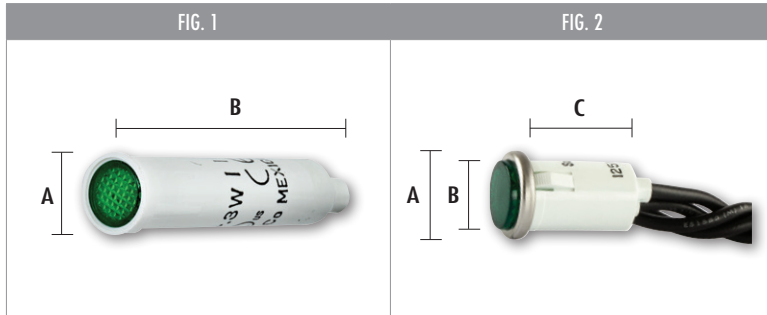

SWITCHES

Round Indicator Lights With Non-Replaceable Lamps

SPECIFICATIONS

- 125 Volts Rated.

FEATURES

- High quality indicator lights made of nylon with polycarbonate lens material and neon lamps.
- Connection with 6 inch wire leads.
- More styles and finishes available.
- Available with incandescent lamps.

CAT. NO.	FIG. NO.	PANEL CUTOUT	PANEL THICKNESS	LENS STYLE	LENS COLOR	LENS TYPE	BEZEL COLOR	TYPE OF FIT	MTNG. HOLE DIA.	STD. CTN. QTY.
79710LW	1	0.312	0.030 Min.	Flush	Green	Diamond	White	Press	0.312	5
79720LW	1	0.312	0.030 Min.	Flush	Red	Diamond	White	Press	0.312	5
Dimensions (IN)	1	A: 0.130	B: 1.430							
79740LW	2	0.500	0.030 - .093	0.09 Cyl	Green	Diamond	Stainless	Press	0.500	5
79750LW	2	0.500	0.030 - .093	0.09 Cyl	Red	Diamond	Chrome	Press	0.500	5
79755LW	2	0.500	0.030 - .093	0.09 Cyl	Amber	Diamond	Stainless	Press	0.500	5
Dimensions (IN)	2	A: 0.210	B: 0.100	C: 0.910						