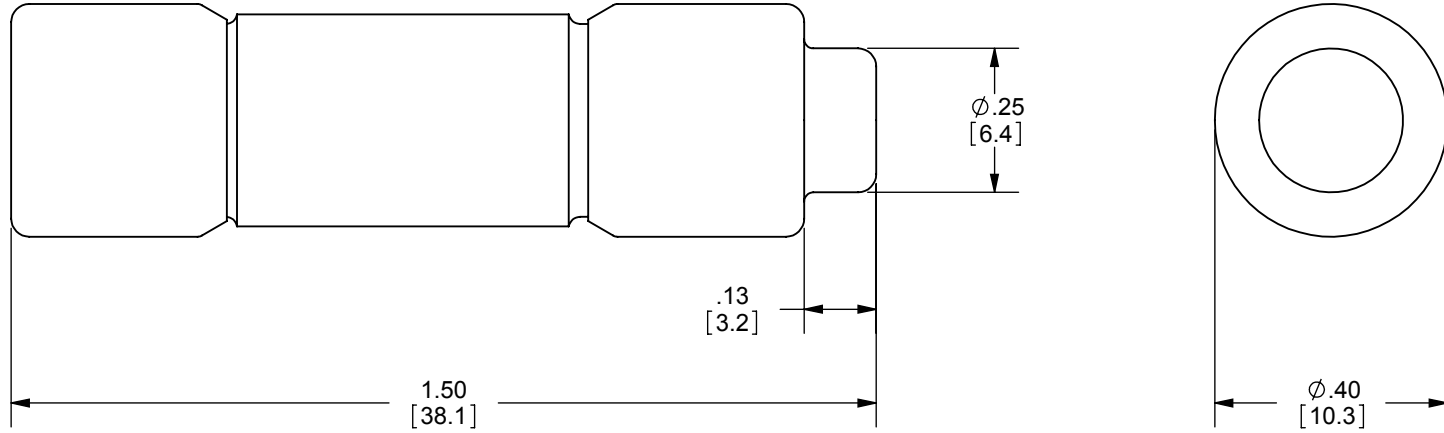

REV.	DATE	ECO	DESCRIPTION	BY	CK	APP
-	6/2/11	N/A	INITIAL RELEASE	GDR	N/A	N/A

DIMENSIONS IN [ ] ARE MILLIMETERS

MERSEN USA NEWBURYPORT-MA, LLC
374 MERRIMAC STREET
NEWBURYPORT, MA 01950

ATQR(1/10 - 30)

OUTLINE DIMENSIONS
NOT TO BE USED FOR PRODUCTION

FORM 600 CLASS CC TIME DELAY

701706

PRODUCT MANAGER

DESIGN ENGINEER

SIGN:

SIGN:

DATE:

DATE:

1/10 - 30A 600V