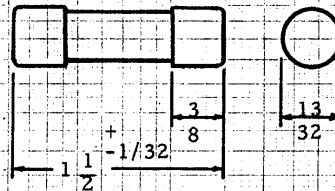

TRI-ONIC FUSE
 CHARACTERISTIC CURVES
 MELTING TIME-CURRENT

CATALOG NO. TRM (Amp. Rating)
 MIDGET TYPE
 .1 - 3.5 AMPERES 250 VOLT
 THE CHASE-SHAWMUT CO.
 NEWBURYPORT, MASS.

96626

M

OUTLINE DIMENSIONS
 ACTUAL SIZE