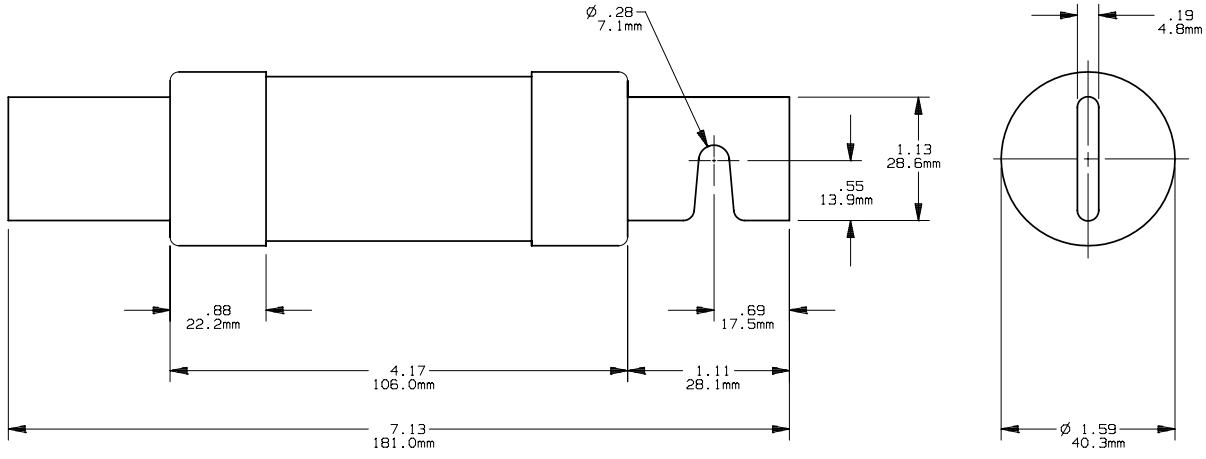

REV	DATE	ECO	DESCRIPTION	BY	CK	APP
F	1-4-10	NA	ADDED "ID" VERSION	LDB	NA	NA

MERSEN USA NEWBURYPORT-MA, LLC
374 MERRIMAC STREET
NEWBURYPORT, MA 01950

TR(110-200)R(ID)
TRIONIC CLASS RK5
110-200A 250V

OUTLINE DIMENSIONS
NOT TO BE USED FOR PRODUCTION

701290

PRODUCT MANAGER
SIGN:
DATE:

DESIGN ENGINEER
SIGN:
DATE: