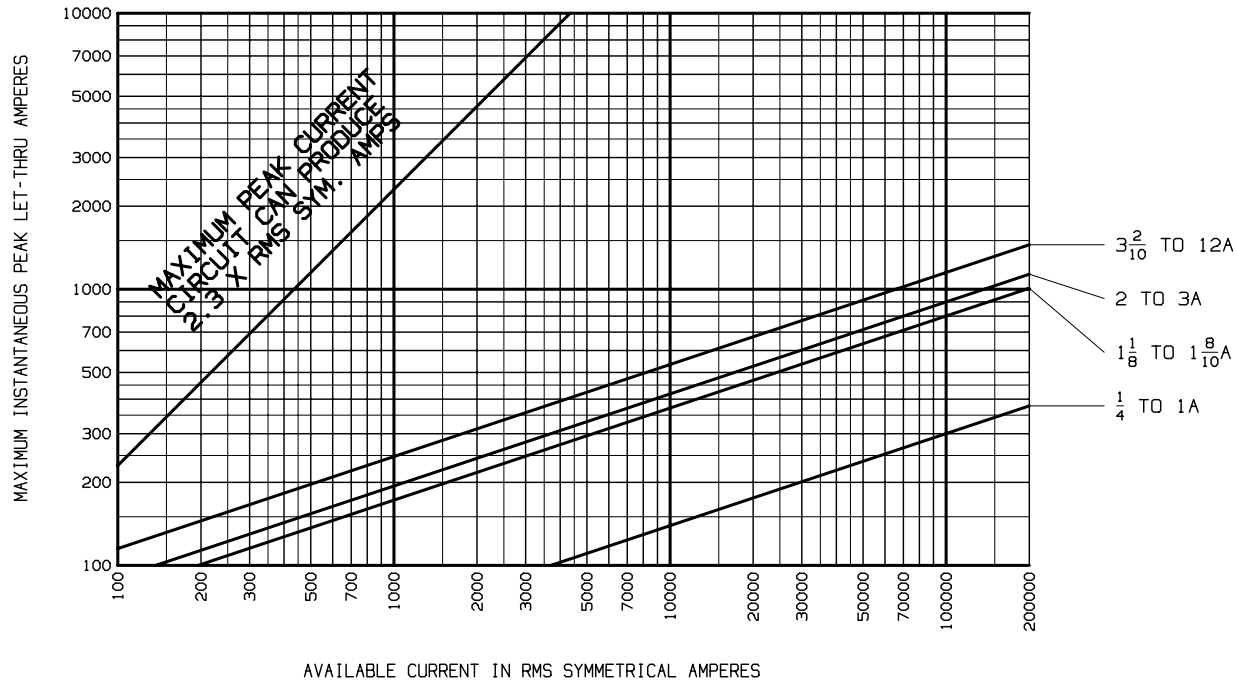

TIME DELAY CC FUSE

CAT. No. ATQR(AMP RATING)

1/4-12AMPS 600V

PEAK LET-THRU CURVE

FERRAZ SHAWMUT

NEWBURYPORT, MA 01950

106038

CONTROL NO: 605
REV. B