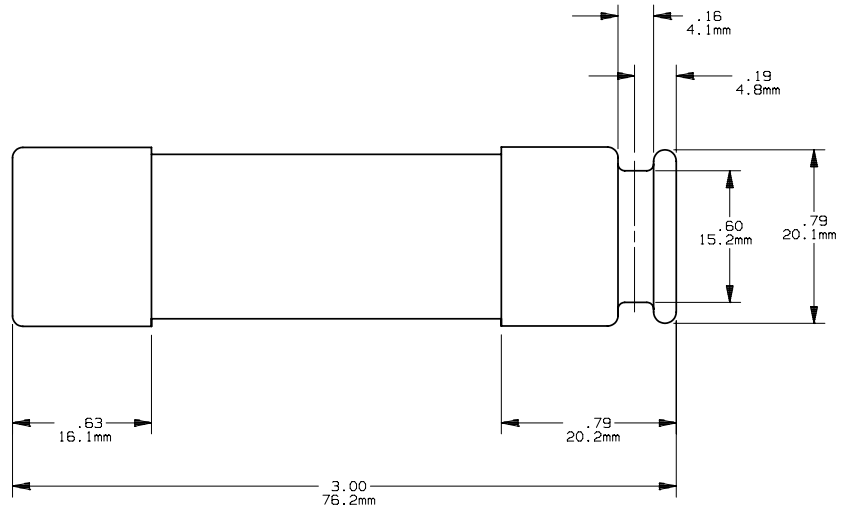

REV	DATE	ECO	DESCRIPTION	BY	CK	APP
H	12/30/09	NA	ADDED (ID) VERSION	LDB	NA	NA

MERSEN USA NEWBURYPORT-MA, LLC
374 MERRIMAC STREET
NEWBURYPORT, MA 01950

TR(35-60)R(ID)

OUTLINE DIMENSIONS
NOT TO BE USED FOR PRODUCTION

CLASS RK5

701287

35-60A 250V

PRODUCT MANAGER

DESIGN ENGINEER

SIGN:

SIGN:

DATE:

DATE: