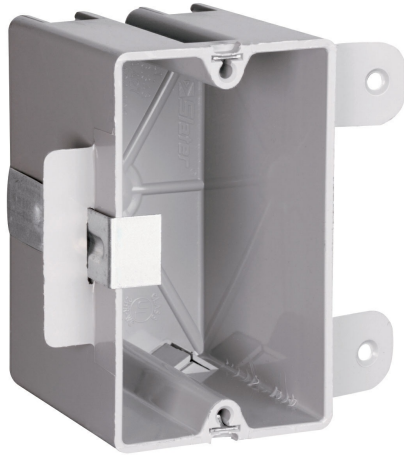

Pass and Seymour
Wood and Steel Stud Bracket Box with Quick/Click
Part No. S118B50

Single-Gang, Wood and Steel Stud Bracket Box. 1/2-inch offset for wood and steel stud mounting. Rear stabilizing bar virtually eliminates inward movement. Two Quick/Click Entries for each end. For use with 3/8-inch to 5/8-inch wallboard. 100 pack.

Features & Benefits

Available in single, two, three, four gang and 4 inch square boxes.

Single gang include Quick/Entry feature.

Unique offset tab assures proper alignment to wall face.

Can be used for steel, aluminum, or wooden studs.

Two, three and four gang boxes and 4 inch square include exclusive Auto/Clamp feature.

Quick/Click feature offers fast and dependable installation of devices (single, two, three, and four gang).

Available with 3/8 inch offsets.

Can be installed on steel studs with most standard crimping tools in addition to CT1 Crimping Tool.

Specifications

General Info

Product Line	Pass & Seymour	Color	Gray
UPC Number	785007215076	Country Of Origin	United States
Standard	Residential/Commercial		