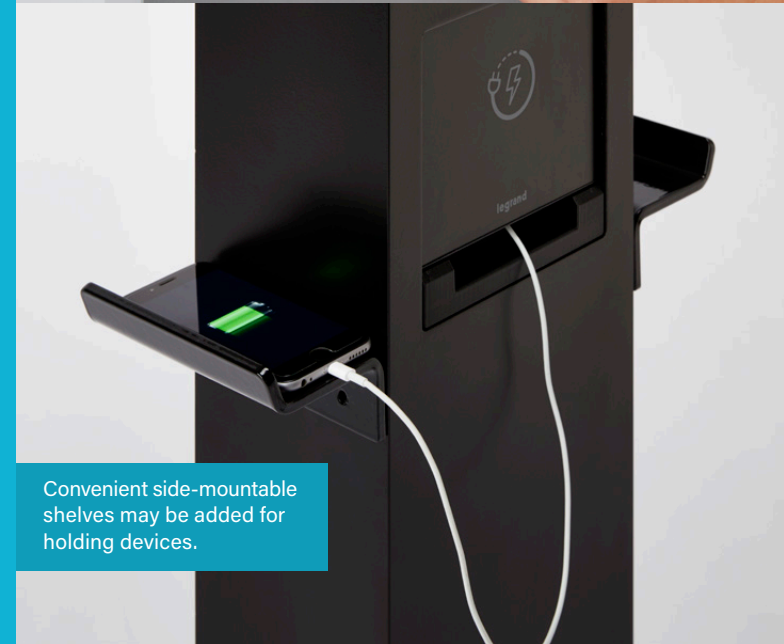

SHELVES

- Available in pairs to hold phones or small devices
- Each station can hold up to two pairs
- Available in gray and black

A/V-COMMUNICATION

- Each kit includes an interior divider and two replacement faceplates
- Accommodates Wiremold® AVIP devices as well as decorator A/V and communication devices
- Compatible with three-gang stations only

Choose electrical outlets, USB ports, or A/V-Communication options.

Convenient side-mountable shelves may be added for holding devices.

Outdoor Ground Box

Outdoor Charging Station

Outdoor Rooftop Box

Outdoor Power Pedestal