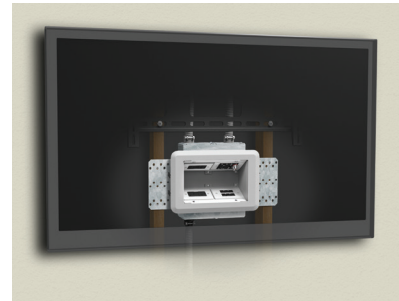

The new Evolution Series Wall Box comes with a host of smart features. Each steel box is available in either 2-gang or 4-gang configurations for maximum capacity and flexibility. In addition, you can connect multiple boxes together on a single conduit run.

Exclusive features include:

Removable modules

For easier, quicker installation

Built-in tunnel

Allows for additional capacity and wraparound capability

Maximum depth behind modules

3½" (89 mm) of space behind the device plate allows for most manufacturers' audio/video devices

Fully finished painted interior

Provides a professional, highly aesthetic look

Storage module for active components

Storage compartment can accommodate active devices from most leading manufacturers

2" (51 mm) trade size conduit

Provides additional capacity for communications cables and pre-terminated audio/video cabling

©2013 Legrand All Rights Reserved ED1701 09/13

designed to be better.™

Electrical Wiring Systems

60 Woodlawn Street
West Hartford, CT 06110
1.877.BY.LEGRAND (295.3472)
www.legrand.us

570 Applewood Crescent
Vaughan, Ontario L4K 4B4
905.738.9195
www.legrand.ca

FOLLOW US