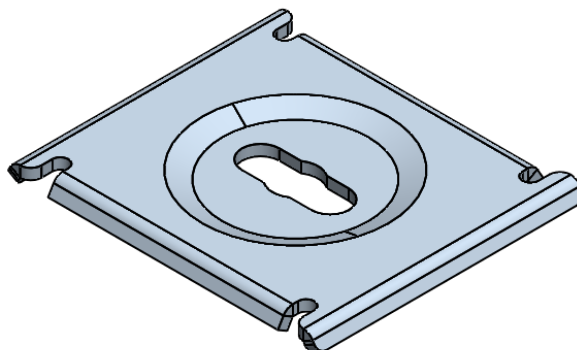

# Wire Mesh Cable Tray CE40 Square Splice Washer

Material: Steel  
Finish: EZ, DC, 316L, BL  
Quantity: Sold in Packages of 25  
Fits: Trays 4" and wider

"Copyright LNCA, Inc. Drawings are proprietary and may not be copied or otherwise duplicated or used without express written permission."