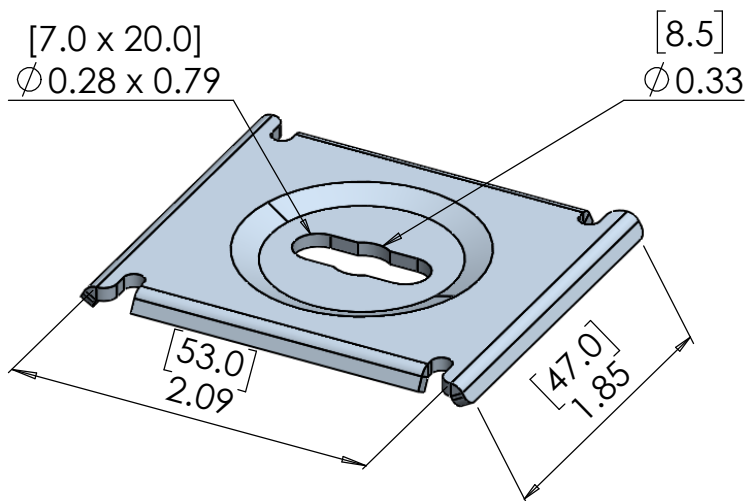

# Wire Mesh Cable Tray CE40 Square Splice Washer

Material: Steel  
Finish: EZ, DC, 316L, BL  
Quantity: Sold in Packages of 25  
Fits: Trays 4" and wider

"Copyright LNCA, Inc. Drawings are proprietary and may not be copied or otherwise duplicated or used without express written permission."