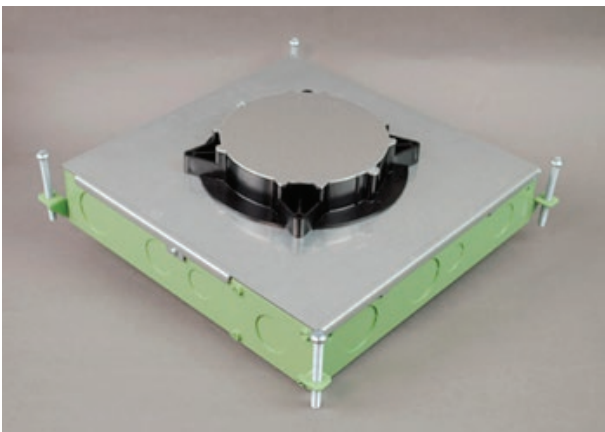

On-Grade Floor Box

©2017 Legrand All Rights Reserved. ED1618

designed to be better.™

Electrical Wiring Systems

60 Woodlawn Street
West Hartford, CT 06110
1.877.BY.LEGRAND (295.3472)
www.legrand.us

Canada
9024 Keele Street,
Vaughan, Ontario L4K 2N2
www.legrand.ca