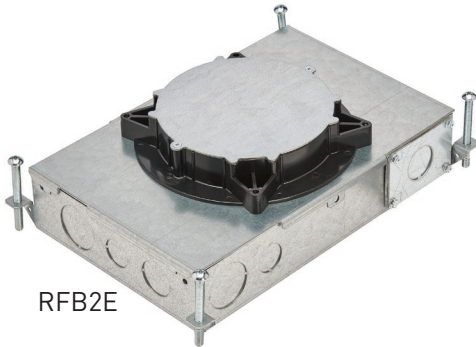

EVOLVE YOUR SOLUTIONS, KEEP YOUR LOOK.

RESOURCE RFB® E SERIES FLOOR BOXES

RFB2E

RFB4E

RFB6E

MARKET APPLICATIONS

- Commercial
- Retail
- Health Care
- Education
- Hospitality

Resource RFB E Series floor boxes provide power, communication and A/V services to any open space or work station. They're versatile, recessed floorboxes that can fit the Evolution Series Poke-Thru covers. With a variety of configurations and cover colors, the RFB Evolution series is perfect for designers and architects that want to keep a consistent aesthetic, on-grade or above-grade, with their floor boxes and poke-thrus. Available in two-, four- and six-gang options.

AVAILABLE OPTIONS:

RFB2E & RFB2E-OG | RFB4E & RFB4E-OG | RFB6E & RFB6E-OG

FEATURES & BENEFITS:

- Easy installation in many floor surface types
 - Bare concrete, carpet, tile and terrazzo floors
- Adaptable to fit on or above ground level floors
 - On-grade and above-grade versions available for each size
- Multiple knock-out sizes
 - 3/4" to 1 1/4" trade size KOs
- Compatible with a 2" trade size conduit hub (2HUB)
 - Feed larger cables and still minimize concrete pour depth
- Available in multiple sizes and configurations
 - Choose two, four or six compartments to accommodate power, communication or A/V
- A single cover style for all of your activation points
 - Covers available in five flawless colors to blend in with any space
- More flexibility and design options
 - Accepts Furniture Feed Covers for open office spaces