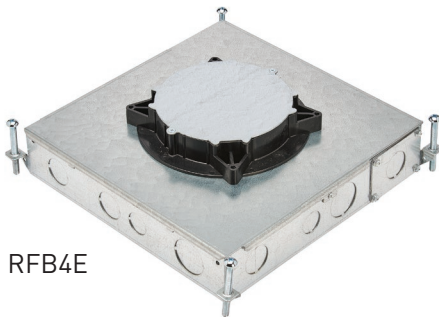

EVOLVE YOUR SOLUTIONS, KEEP YOUR LOOK.

RESOURCE RFB® E SERIES FLOOR BOXES

RFB2E

RFB4E

RFB6E

MARKET APPLICATIONS

- Commercial
- Retail
- Health Care
- Education
- Hospitality

Resource RFB E Series floor boxes provide power, communication and A/V services to any open space or work station. They're versatile, recessed floorboxes that can fit the Evolution Series Poke-Thru covers. With a variety of configurations and cover colors, the RFB Evolution series is perfect for designers and architects that want to keep a consistent aesthetic, on-grade or above-grade, with their floor boxes and poke-thrus. Available in two-, four- and six-gang options.

AVAILABLE OPTIONS:

RFB2E & RFB2E-OG | RFB4E & RFB4E-OG | RFB6E & RFB6E-OG

FEATURES & BENEFITS:

- Easy installation in many floor surface types
 - Bare concrete, carpet, tile and terrazzo floors
- Adaptable to fit on or above ground level floors
 - On-grade and above-grade versions available for each size
- Multiple knock-out sizes
 - 3/4" to 1 1/4" trade size KOs
- Compatible with a 2" trade size conduit hub (2HUB)
 - Feed larger cables and still minimize concrete pour depth
- Available in multiple sizes and configurations
 - Choose two, four or six compartments to accommodate power, communication or A/V
- A single cover style for all of your activation points
 - Covers available in five flawless colors to blend in with any space
- More flexibility and design options
 - Accepts Furniture Feed Covers for open office spaces