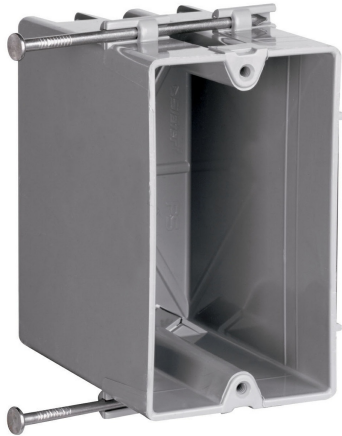

Pass and Seymour
Switch and Outlet Box
Part No. P122R

This single-gang, deep switch and outlet box features captive mounting nails, threaded mounting holes, and two quick entries on each end. Durable and impact-resistant, this thermoplastic box contains innovative extras that cuts installation time. Extra deep for dimmers, GFCIs and thermostats, yet suitable for 2x4 construction. Qty 100

Features & Benefits

Constructed of tough, impact-resistant thermoplastic
Cuts installation time with quick entries
Extra deep for dimmers, GFCIs and thermostats

Captive mounting nails on each end
Threaded mounting holes

Specifications

General Info

Product Line	Pass & Seymour	Color	Gray
UPC Number	785007215069	Country Of Origin	United States
Construction	Thermoplastic	Standard	UL Listed

Dimensions

Cubic Capacity 22 cu in

Additional Information