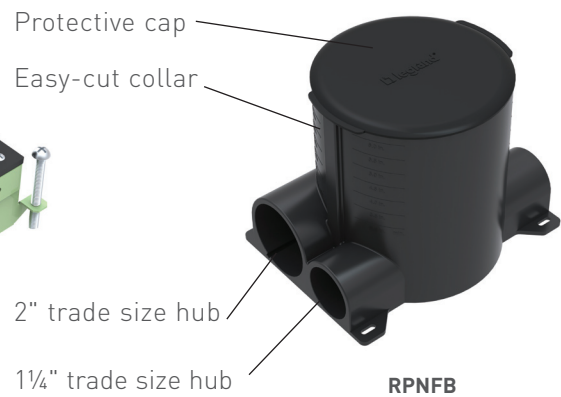

Wiremold Ratchet-Pro Series Floor Boxes are simple and strong. All boxes are designed to work in above-and/or on-grade applications. Each comes with a durable protective cap, easy-cut collar and the ability to feed services through ¾" up to 2" trade size conduit, all while maintaining a shallow 4" (102mm) deep concrete pour. Boxes can be paired with pre-assembled surface-style, low profile Ratchet-Pro covers available in black, gray, brass, aluminum, all brass and all aluminum.

STEEL/NONMETALLIC FLOOR BOXES

NONMETALLIC FLOOR BOX

RATCHET-PRO SERIES COVERS

©2013 Legrand All Rights Reserved ED1696R1 0513

designed to be better.™

Electrical Wiring Systems

60 Woodlawn Street
West Hartford, CT 06110
1.877.BY.LEGRAND (295.3472)
www.legrand.us

570 Applewood Crescent
Vaughan, Ontario L4K 4B4
905.738.9195
www.legrand.ca