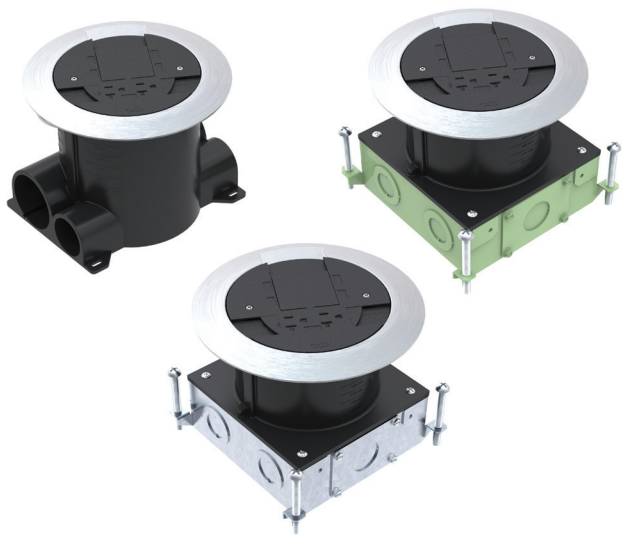

WIREMOLD®

Ratchet-Pro™ Series Floor Boxes

INTRODUCING A FULL LINE OF FLOOR BOXES WITH EXPANDED CAPACITY.

Wiremold Ratchet-Pro Series Floor Boxes are renowned for easy installation. And now the line has expanded to include two steel/nonmetallic hybrid floor boxes and an all-nonmetallic box. Each box comes complete with easy cutoff post pour height adjustments, ratcheting teeth cover attachments and 2" trade size conduit feeds, which allows one box to bring more power, communications and A/V services to open spaces. That means fewer boxes and fewer installations. Plus, the innovative box design reduces installation time every step of the way. So you get all the capacity and none of the hassle.

Wiremold Ratchet-Pro Series Floor Boxes are great for open-space floor construction of office buildings, educational facilities, malls, shopping centers and department stores.

**INCLUDES THE LARGEST
CONDUIT FEED IN THE INDUSTRY.**

designed to be better.™

 **legrand**®

Wiremold Ratchet-Pro Series Floor Boxes are simple and strong. All boxes are designed to work in above-and/or on-grade applications. Each comes with a durable protective cap, easy-cut collar and the ability to feed services through ¾" up to 2" trade size conduit, all while maintaining a shallow 4" (102mm) deep concrete pour. Boxes can be paired with pre-assembled surface-style, low profile Ratchet-Pro covers available in black, gray, brass, aluminum, all brass and all aluminum.