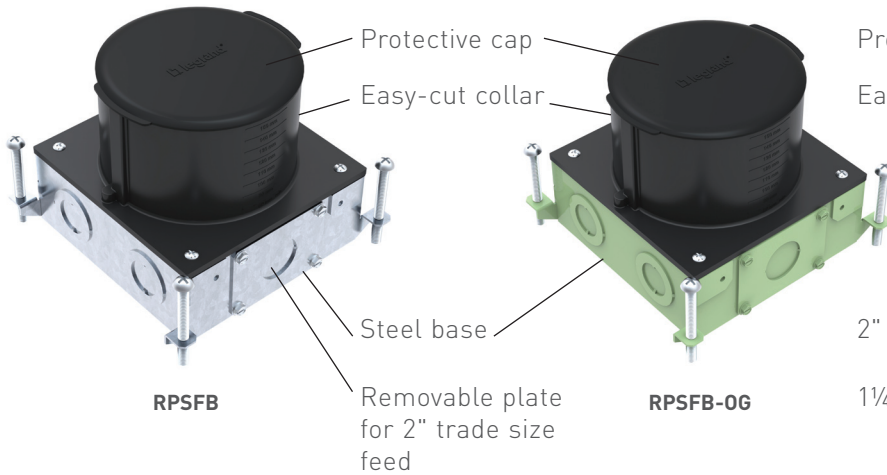

Wiremold Ratchet-Pro Series Floor Boxes are simple and strong. All boxes are designed to work in above-and/or on-grade applications. Each comes with a durable protective cap, easy-cut collar and the ability to feed services through ¾" up to 2" trade size conduit, all while maintaining a shallow 4" (102mm) deep concrete pour. Boxes can be paired with pre-assembled surface-style, low profile Ratchet-Pro covers available in black, gray, brass, aluminum, all brass and all aluminum.

STEEL/NONMETALLIC FLOOR BOXES

NONMETALLIC FLOOR BOX