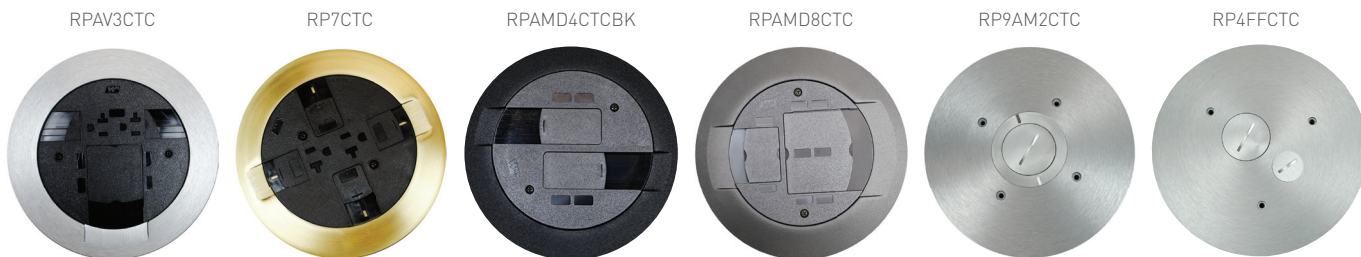

RATCHET-PRO SERIES COVERS

©2013 Legrand All Rights Reserved ED1696R1 0513

designed to be better.™

Electrical Wiring Systems

60 Woodlawn Street
West Hartford, CT 06110
1.877.BY.LEGRAND (295.3472)
www.legrand.us

570 Applewood Crescent
Vaughan, Ontario L4K 4B4
905.738.9195
www.legrand.ca