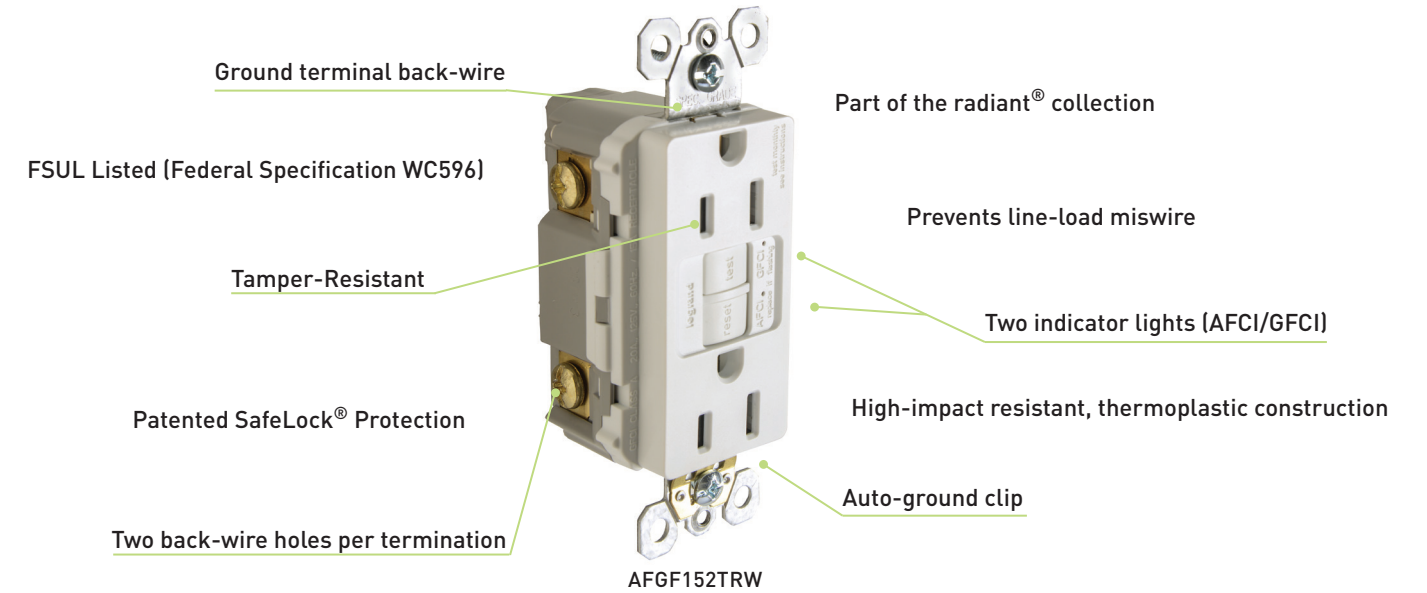

FEATURES & BENEFITS

COMMON CAUSES OF ARC FAULTS

The most common causes (of nonoperational electrical arcs) cited in the CPSC report were damaged insulation in fixed wiring and appliance cords. AFCIs mitigate the effects of arcing faults by functioning to de-energize the circuit when an arc fault is detected.

EASIER TO USE:

- Installed in the living space at the point of use so homeowners can see the indicator light, and perform TEST and RESET locally. No confusing trips to the breaker box.
- Separate indicator lights on the Dual-Function AFCI/GFCI Receptacles for AFCI and GFCI make it easy to distinguish between a trip caused by an arc fault and a ground fault.
- Less confusion for the homeowner and therefore fewer callbacks for the contractor.

EASIER TO INSTALL:

- AFCI Receptacles fit any wall box, reducing the amount of inventory you need to carry. Unlike circuit breakers, AFCI Receptacles don't have to match the brand of the breaker box.
- An AFCI Receptacle can be installed in a wall box as a cost effective alternative when a breaker box is full or there is no matching AFCI Receptacle for a brand of breaker box.
- Can be used on circuits with shared neutrals on the line side.
- GFCI function has a Self-Test feature that tests itself every three seconds—instead of the industry-standard three hours— providing an unprecedented level of protection.