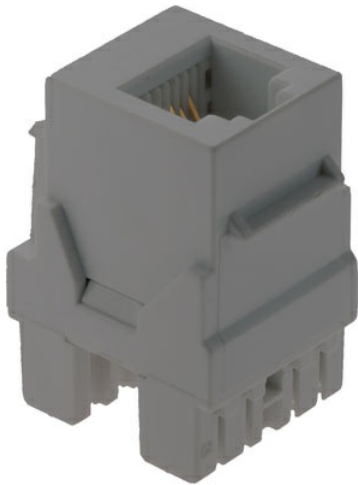

adorne Collection
adorne® RJ25 Phone Jack
Part No. ACRJ25M1

Keystone insert to support up to three phone lines.

Features & Benefits

Pair with a 1-Port, 2-Port, or 4-Port adorne frame for use in an adorne Wall Plate.

Innovative snap-in system makes installation fast and simple.

Complete the look with a stunning, screwless adorne® Wall Plate, not included. Available in a range of contemporary colors and finishes. Coordinate with other designer switches & outlets.

Easy "1-for-1" installation lets you simply upgrade your existing inserts in just minutes.

Other colors available.

Specifications

General Info

Color	Magnesium	UPC Number	804428065517
Country Of Origin	China	Product Line	Pass & Seymour
Application Sector	Residential/Commercial		