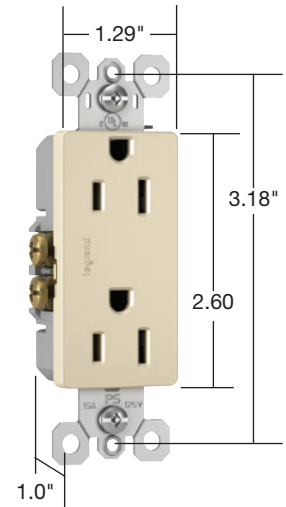

Technical Information

Performance

Electrical

Dielectric Withstand Voltage	2000V Min.
Maximum Working Voltage	125V
Current Interrupting	15A
Temperature Rise	30° Max.

Mechanical

Terminal Identification	Terminal Identification in accordance with UL 498 (Brass, White, Green)
Terminal Accommodation	#12 - #14 AWG
Product Identification	Ratings are a permanent part of the device

Environmental

Flammability	Complies with UL498

Materials

Face	Thermoplastic (PVC)
Back Body	Thermoplastic
Line Contacts	.031 Brass
Mounting Strap	.040 Zinc-Plated Steel
Ground Contacts	Brass
Terminal Screws	#8 Tri-Drive Plated Steel
Ground Screw	#8 Hex Tri-Drive Plated Steel Green Chromate
Auto-Ground Clip	Plated Steel
Mounting Screws	#6 Tri-Drive Steel

885LA

Warranty

1 Year