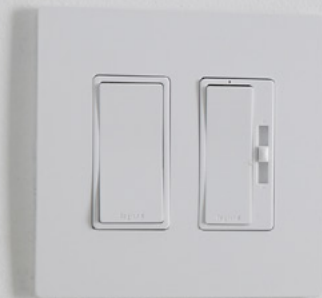

a step above
ordinary