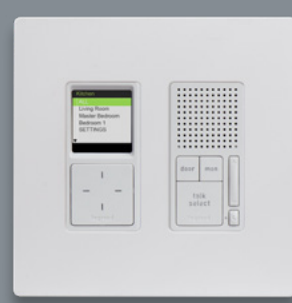

SMART SWITCH
WWRL10CCV2

SMART TRU-UNIVERSAL DIMMER
WWRL50CCV2

◀ SMART LIGHTING

- Provides control of lights from anywhere via the Smart Lights app
- Enables scheduling, grouping and the creation of scenes
- Integrates with Amazon Alexa and Google Home products for voice control

SMART PLUG-IN SWITCH
WWP10CCV2

SMART PLUG-IN
TRU-UNIVERSAL DIMMER
WWP20CCV2

SMART PLUG-IN OUTDOOR GFCI
WWP30CCV2

BROADCAST INTERCOM

◀ BROADCAST INTERCOM

- Provides accessible whole-home communication
- Features convenient buttons for monitoring and muting
- Allows answering of the front door from any room

WALL PLATES

◀ WALL PLATES

- Feature a sleek, screwless design for cleaner lines and a sophisticated look
- Complement any décor with a range of classic color options and metallic finishes
- Available in one to six gang options

MULTI-ROOM
AUDIO KEYPAD
AU7010-WH

BROADCAST INTERCOM
ROOM STATION
IC7000-WH

SELECTIVE CALL
ROOM UNIT
IC7001

WHITE

LIGHT ALMOND

IVORY

GRAY

BROWN