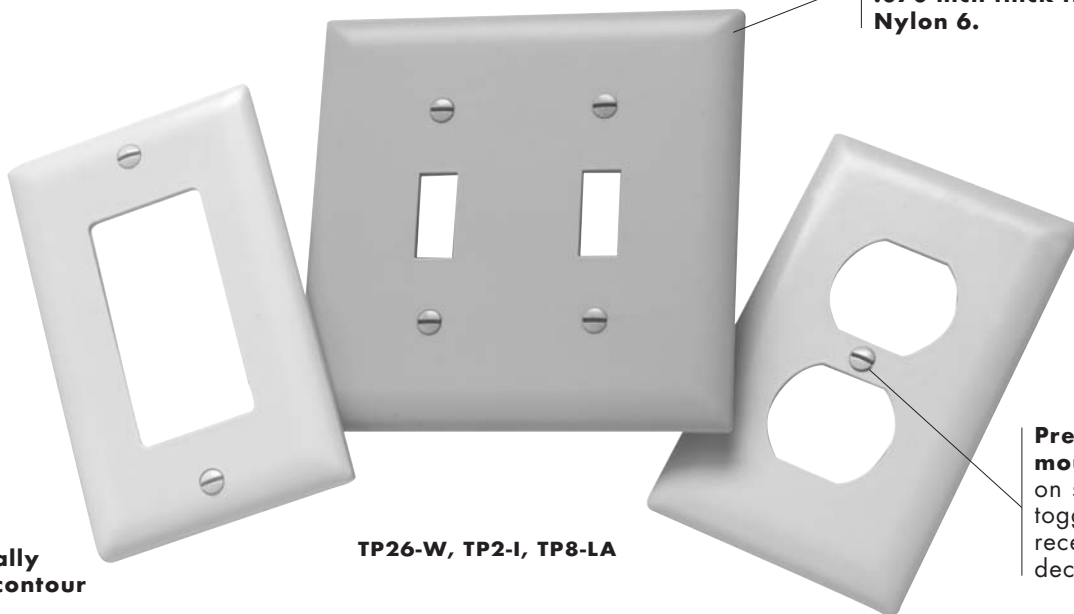

Pass & Seymour

Wall Plates TradeMaster® Thermoplastic Nylon One & Two Gang

TP1, TP2, TP8, TP82, TP26, TP262, TP13, TP23, TP7, TP720

Maximum durability in plastic wall plates.

Self-extinguishing nylon construction makes these TradeMaster® wall plates virtually unbreakable. They will not crack if excessive torque is applied to installation screws. They are 3/16" higher and wider than typical plastic wall plates — not enough to be apparent to the eye, but the extra size cuts costs by reducing dry wall rework.

Features & Benefits

An extra 3/16" width and height than standard size wall plates for more tolerance in covering ragged sheet rock openings.

Molded of rugged, virtually unbreakable self-extinguishing .070 inch thick thermoplastic Nylon 6.

Aesthetically pleasing contour design.

TP26-W, TP2-I, TP8-LA

Pre-installed mounting screws on single gang toggle, duplex receptacle and decorator openings.

Field Uses/Vertical Markets

- Health Care
- Education
- Institutional
- Retail
- Office
- Hospitality/Lodging
- Multiple Dwelling