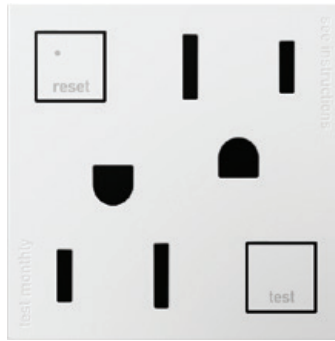

Touch™ Switch: A stunning translucent face works just like an iPod® — simply touch your finger on the circle to turn lights on and off.

Push™ Switch: A tactile, finger-sized impression lets you turn lights on and off with a simple push-button motion.

SensaDimmer™

Touch Dimmer

Wave™ Switch: Smart technology combined with sleek, modern design. Simply wave your hand to turn lights on and off.

UNPLUG FROM ORDINARY.

Are you so accustomed to the average outlet that you've never even imagined greater possibilities? Fortunately, we've spent a lot of time reinventing the ordinary — from an outlet that hides until you need it, to convenient in-wall smart device connections, and much more. Plugging in has never been so stylishly convenient.

OUTLETS

Tamper-Resistant Outlet

GFCI Outlet

Half-Size USB Outlets

ACCESSORIES

SensaSwitch Manual-ON/Timed-OFF

Paddle Fan Speed Control

Half-Size Paddle Switch: Provides two switches in the space of one.