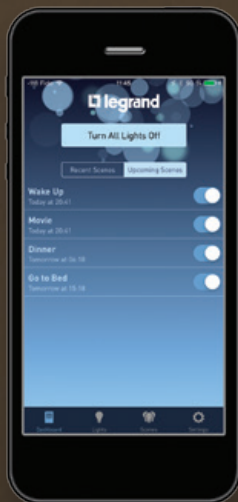

● **Modular Tracks:** The nerve center that tucks away out of sight. Available in three sizes.

YOU GET THE
GROCERIES.
LET YOUR HOUSE
GET THE LIGHTS.

WI-FI LIGHTING SYSTEMS FOR THE HOME

Have your house welcome you home with a lights-on preset. See wireless video of who's at your door. Life is richer (and sweeter) with adorne Wi-Fi solutions.