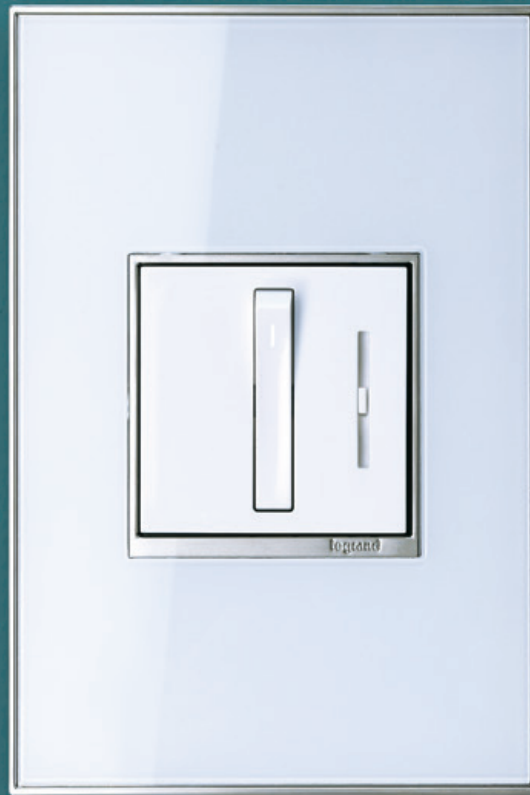

adorne®

Get started, get ideas, stay inspired.

Discover a wealth of resources to plan any remodeling project at our website. You'll find tools to discover and engage, a gallery of room solutions, inspirational features, bright ideas, and more. It's time for a beautiful switch — come see all the simply brilliant ideas the adorne collection has to offer: adornemyhome.com.