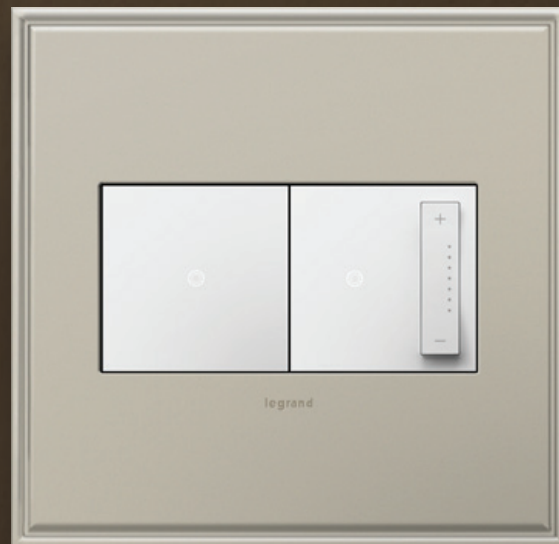

● **Modular Tracks:** The nerve center that tucks away out of sight. Available in three sizes.

YOU GET THE
GROCERIES.
LET YOUR HOUSE
GET THE LIGHTS.

WI-FI LIGHTING SYSTEMS FOR THE HOME

Have your house welcome you home with a lights-on preset. See wireless video of who's at your door. Life is richer (and sweeter) with adorne Wi-Fi solutions.