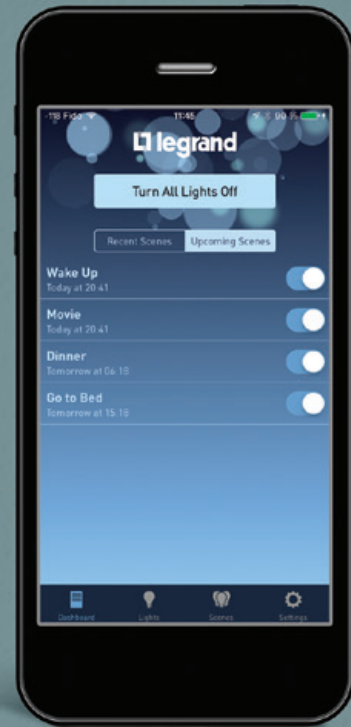

● **Modular Tracks:** The nerve center that tucks away out of sight. Available in three sizes.

YOU GET THE
GROCERIES.
LET YOUR HOUSE
GET THE LIGHTS.

WI-FI LIGHTING SYSTEMS FOR THE HOME

Have your house welcome you home with a lights-on preset. See wireless video of who's at your door. Life is richer (and sweeter) with adorne Wi-Fi solutions.

The peephole. Evolved.

How great would it be to see who's at the front door from your kitchen? Or laundry room? Or upstairs bedroom? Add up to three receiving units to be your eyes and ears throughout the home and outside.