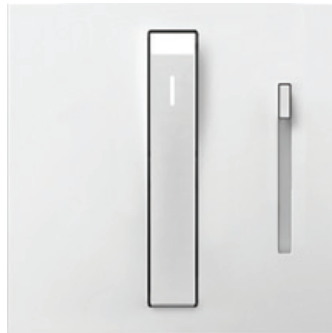

SWITCHES & DIMMERS

Paddle™ Switch: A wide, graceful curve works with a simple up-and-down motion, allowing you to turn lights on and off with ease.

Whisper™ Switch: A smart design that features elegant lines and a quiet, fluid motion.

sofTap™ Switch: Designed with an innovative micro-movement that turns lights on and off with just a soft "tap" of the finger.

Paddle Dimmer

Whisper Dimmer

sofTap Dimmer

SensaSwitch™: Sensor turns lights on when you enter a room and off when you leave. (Also available in Manual-ON/Auto-OFF format.)