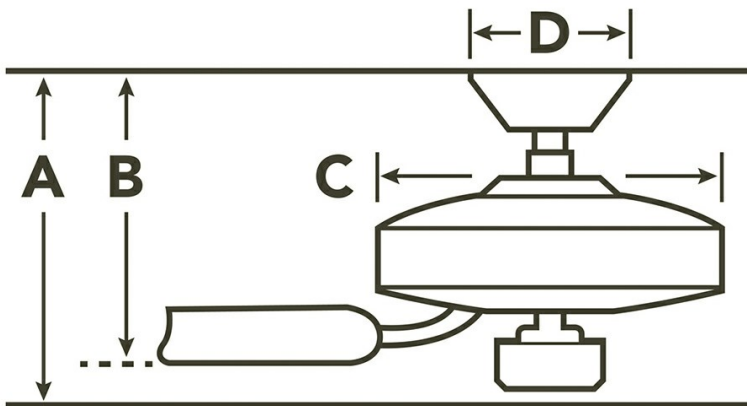

Dimensions

Downrod	A	B	C	D
.75 OD X 4.00	17.75	10.50	11.00	5.17
FLUSH MOUNT	14.50	7.25	11.00	5.17