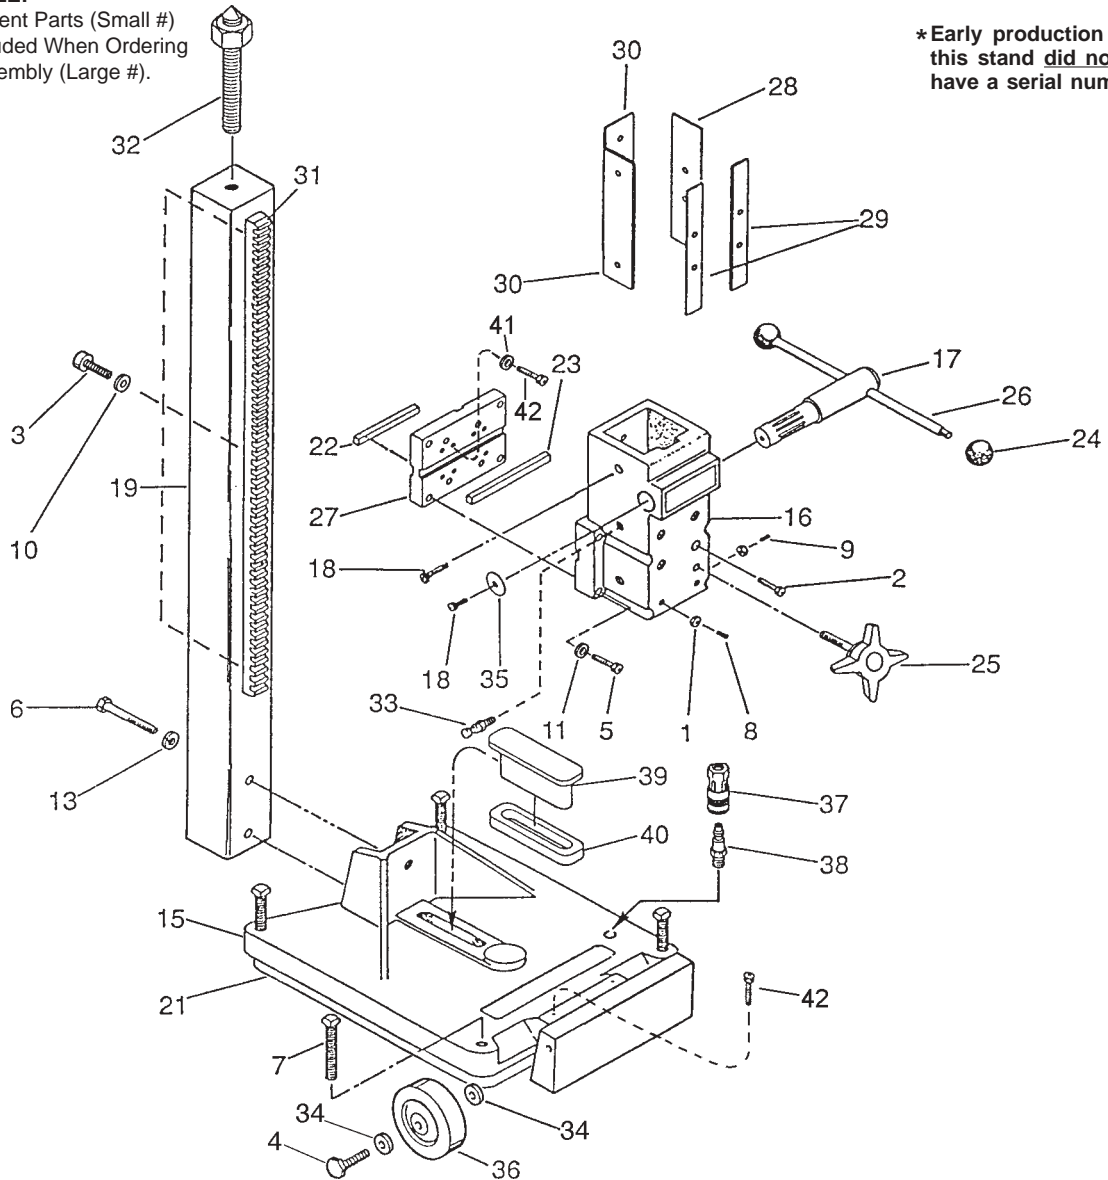

SERVICE PARTS LIST

BULLETIN NO.
54-46-1375

SPECIFY CATALOG NO. AND SERIAL NO. WHEN ORDERING PARTS		REVISED BULLETIN	DATE
LARGE BASE DYMORIG			May 1955
CATALOG NO.	4120	STARTING SERIAL NO.	A09A*
		WIRING INSTRUCTION	

EXAMPLE:

00/0

Component Parts (Small #)
Are Included When Ordering
The Assembly (Large #).

*Early production of
this stand **did not**
have a serial number.

FIG.	PART NO.	DESCRIPTION OF PART	NO. REQ.	FIG.	PART NO.	DESCRIPTION OF PART	NO. REQ.
	1	06-55-1525 1/4-20 Hex Nut	(5)		27	44-34-0190 Motor Mount	(1)
	2	06-75-3050 1/4-20 x 3/4" Socket Hd. Screw	(4)		28	44-52-0605 Wear Pad	(1)
	3	06-75-3920 5/16-18 Socket Hd. Screw	(3)		★ 29	44-52-0665 Gib	(2)
	4	06-75-0970 1/2" Hex Hd. Cap Screw	(2)		★ 30	44-52-0675 Wear Pad	(2)
	5	06-75-5840 3/8-16 Socket Hd. Cap Screw	(4)		31	44-80-0175 Rack	(1)
	6	06-75-5845 5/8-11 Hex Hd. Cap Screw	(2)		32	45-04-0535 Jack Screw Assembly	(1)
	7	06-83-2100 5/8-11 x 3" Hex Hd. Cap Screw	(4)		33	45-58-0280 Mounting Stud	(1)
	8	06-83-6010 1/4-20 x 1-1/2" Set Screw	(3)		34	45-88-7460 1/2" Flat Washer	(4)
	9	06-83-6020 1/4-20 x 1" Set Screw	(3)		35	45-88-8675 Shaft Washer	(1)
	10	06-97-4110 5/16" Split Ring Lockwasher	(3)		36	45-94-0135 Wheel	(2)
	11	06-97-4127 Lockwasher	(4)		37	42-90-0125 Female Coupling	(1)
	13	06-97-4400 5/8" Split Ring Lockwasher	(2)		38	42-90-0115 Male Coupling	(1)
	14	12-99-1310 Nameplate Blank	(1)		39	42-04-0466 Vacuum Adapter	(1)
	15	28-06-1090 Large Base	(1)		40	43-44-0600 Gasket	(1)
★	16	28-23-3415 Carriage	(1)		41	06-97-4050 1/4" Lockwasher	(4)
	17	36-66-4620 Pinion Shaft	(1)		42	06-75-3090 1/4-20 x 7/8" Screw	(6)
	18	06-75-2950 1/4-20 x 1/2" Socket Hd. Cap Screw	(7)			49-96-0060 1/8" Hex Key	(1)
	19	42-78-0050 Column	(1)			49-96-0080 3/16" Hex Key	(1)
	21	43-44-0605 Base Gasket	(1)			49-96-0120 5/16" Hex Key	(1)
	22	43-96-0200 3/8 x 3/8 x 3" Key	(1)				
	23	43-96-0210 3/8 x 3/8 x 5" Key	(1)				
	24	43-98-0050 Plastic Knob	(2)				
	25	43-98-0525 Carriage Screw	(1)				
	26	44-10-0365 Bar Handle	(1)				