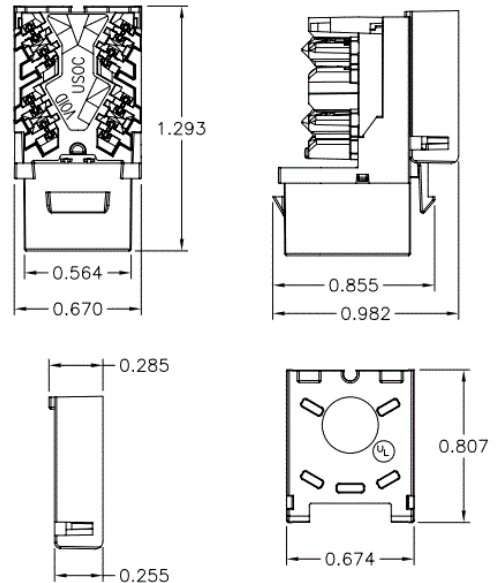

netSELECT
Jacks
USOC Jack

HUBBELL

Features

- IDC Pair Splitting Tower Allows for Minimum Disruption to Cable Twist
- Compatible with Standard 110 Termination Tools
- Standard HPW Keystone Mounting

Ordering Information

Description	Color	CatalogNumber	UPC
Modular USOC Snap Fit Jack, Light Almond 6P6C		NSJULA	883778504198

Listings

UL Listed
Meets FCC Part 68 Standard
RoHS Compliant

Specifications

Housing Material High Impact Thermoplastic UL 94 V-0

Online Resources

Customer Use Drawing
eCatalog