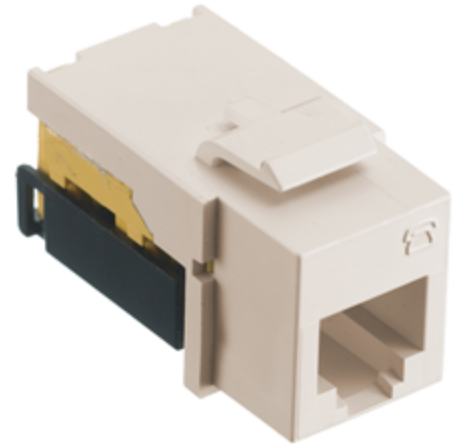

netSELECT
Jacks
USOC Jack

HUBBELL

Features

- IDC Pair Splitting Tower Allows for Minimum Disruption to Cable Twist
- Compatible with Standard 110 Termination Tools
- Standard HPW Keystone Mounting

Ordering Information

Description	Color	CatalogNumber	UPC
Modular USOC Snap Fit Jack, Light Almond 6P6C		NSJULA	883778504198

Listings

UL Listed
Meets FCC Part 68 Standard
RoHS Compliant

Specifications

Housing Material High Impact Thermoplastic UL 94 V-0

Online Resources

Customer Use Drawing
eCatalog