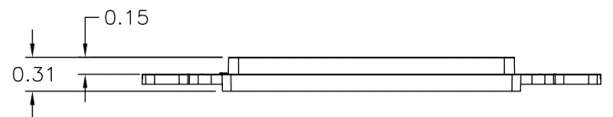

netSELECT
Wallplates
Molded-In Voice and Data Decorator Frame

HUBBELL

Features

- High Impact-Resistant Thermoplastic Construction
- Aesthetically Pleasing, Molded-In Appearance

Ordering Information

| Description | Color | CatalogNumber | UPC |
|--|-------|---------------|--------------|
| Molded-In Voice and Data Decorator Frame, One RJ11 Jack, 6P6C, Screw | Brown | NS771 | 883778501746 |

Listings

Meets FCC part 68
UL Listed
CSA Certified
RoHS Compliant

Specifications

| | |
|-------------------|-------------------------------------|
| Material | High-Impact Resistant Thermoplastic |
| Jack | One RJ11 |
| Position | 6 |
| Conductors | 4 |
| Termination Style | Screw |