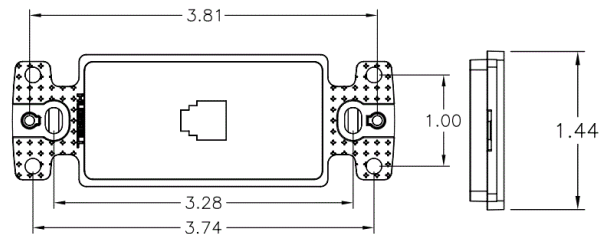

netSELECT
Wallplates
Molded-In Voice and Data Decorator Frame

HUBBELL

Features

- High Impact-Resistant Thermoplastic Construction
- Aesthetically Pleasing, Molded-In Appearance

Ordering Information

| Description | Color | CatalogNumber | UPC |
|--|-------|---------------|--------------|
| Molded-In Voice and Data Decorator Frame, One RJ11 Jack, 6P6C, Screw | Brown | NS771 | 883778501746 |

Listings

Meets FCC part 68
UL Listed
CSA Certified
RoHS Compliant

Specifications

| | |
|-------------------|-------------------------------------|
| Material | High-Impact Resistant Thermoplastic |
| Jack | One RJ11 |
| Position | 6 |
| Conductors | 4 |
| Termination Style | Screw |