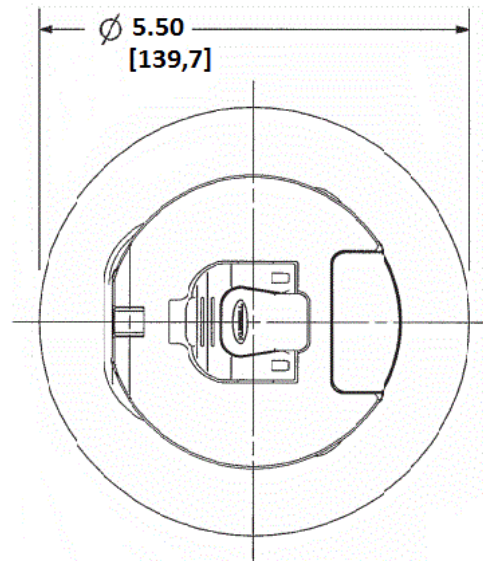

## Ordering Information

- Compatible with S1R4PTFIT

<b>Catalog Number</b> S1R4CVRBRZ	<b>UPC Number</b> 783585446035	<b>Style</b> Surface
<b>Finish</b> Bronze Plated Finish	<b>Flange Diameter</b> 5.5 Inches	<b>Finished Floor Insert</b> No

## Specifications

Cover Material	Die Cast Aluminum
Flange height	0.13 in.
Load Rating	1000 lbs. static load through 3" diameter mandrel (w/ 2x safety factor)

## Online Resources

Customer Use Drawing  
eCatalog  
Installation Instructions

Dimensions in Inches (mm)

Hubbell Wiring Device-Kellems • Hubbell Incorporated (Delaware) • 40 Waterview Drive • Shelton, CT 06484