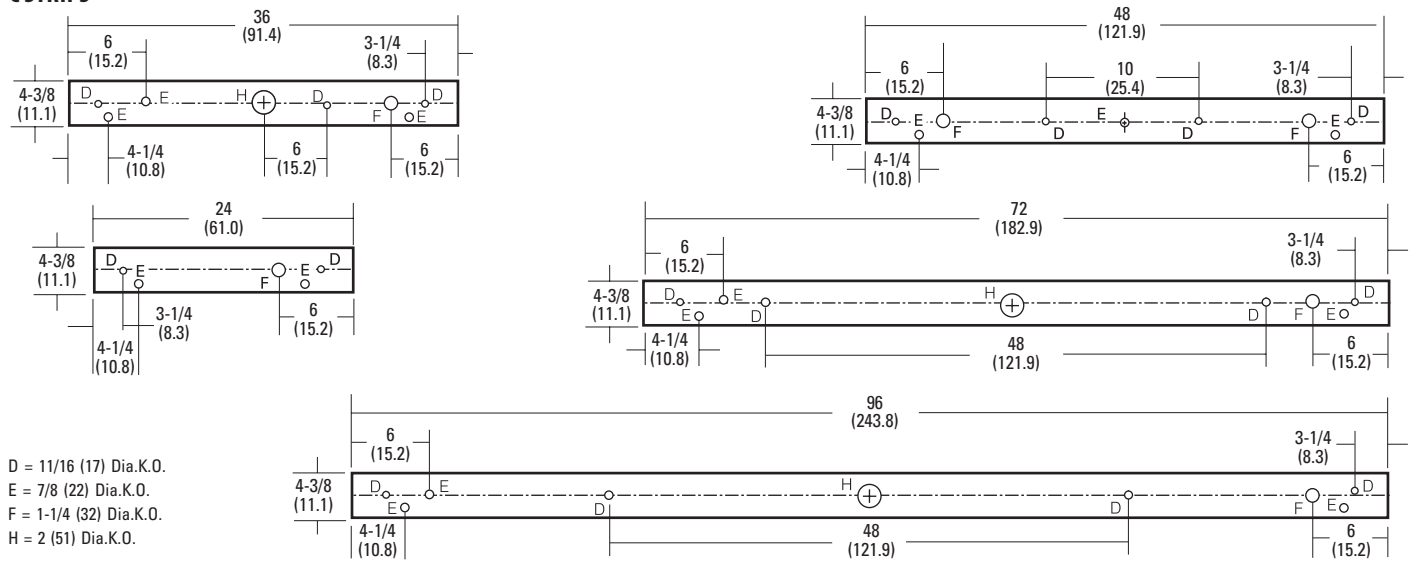

Strip Lights

DIMENSIONS (continued)

Inches (centimeters). Subject to change without notice.

C STRIPS

PHOTOMETRICS

See www.acuitybrands.com.