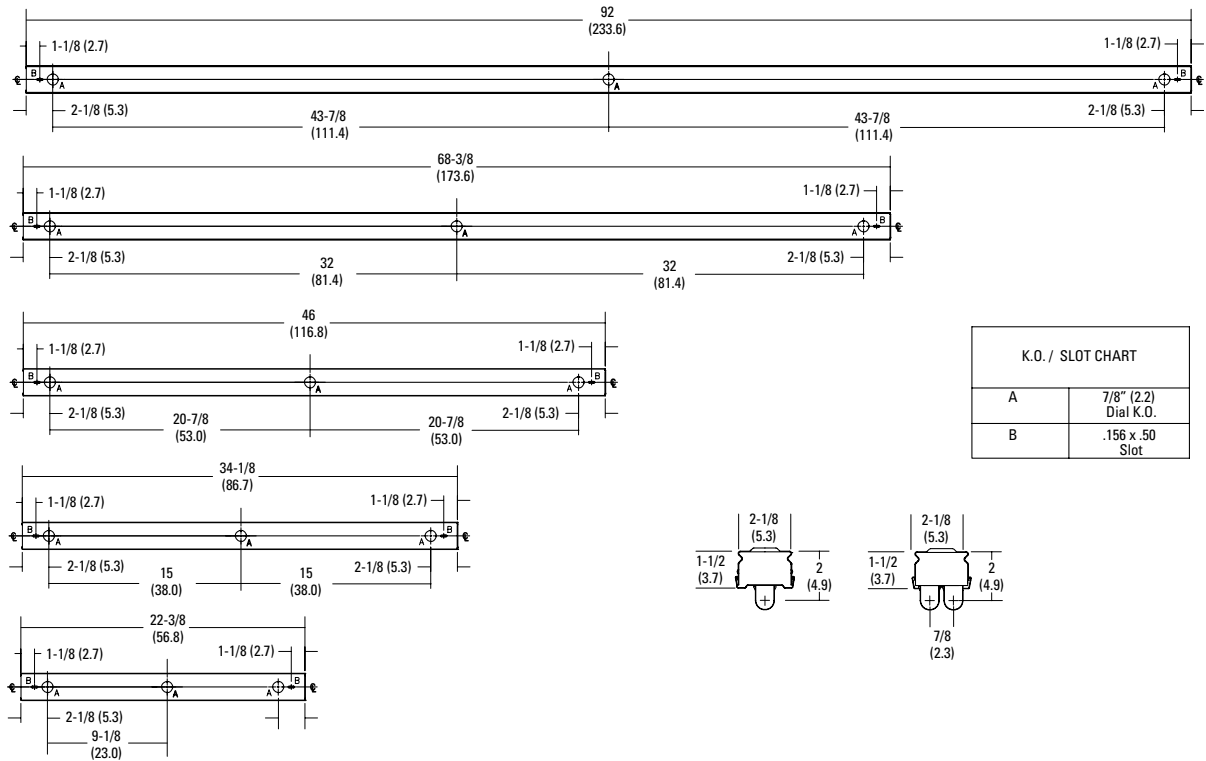

T5 DIMENSIONS