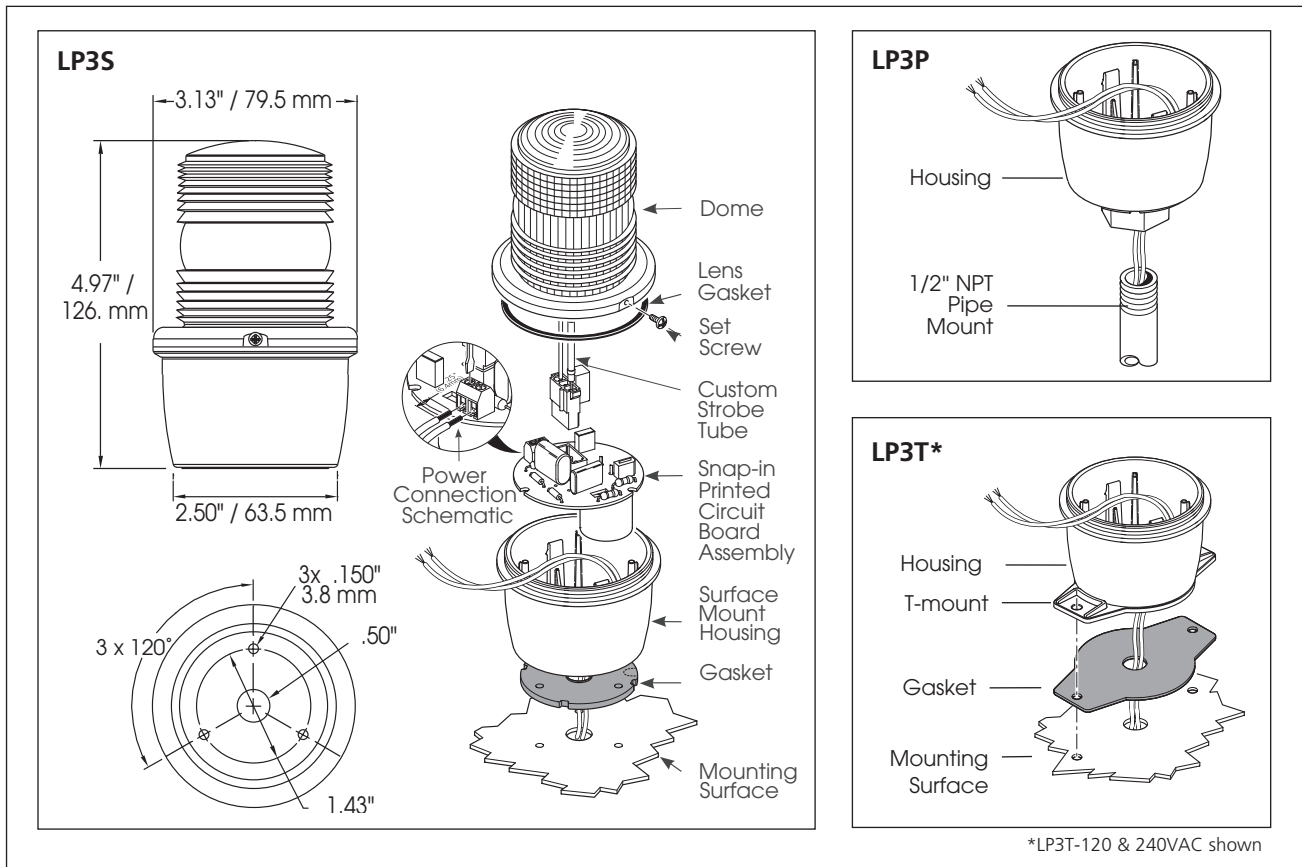

► Models LP3P, LP3S, LP3T

StreamLine® Low Profile Strobe Light

Model LP3 is offered in three mounting configurations. LP3P features an integrated 1/2-inch NPT pipe mount. LP3S features a three-hole surface mount — ideal for control panels and other flat or flush surfaces. The “T-mount” LP3T has a popular 2-hole design for wall or flush mounting.

StreamLine® strobes feature high-quality, long-life strobe lamps which are designed to reduce tungsten build-up for longer lamp maintenance cycles. Careful consideration is given to the relationship between lamp shape and lens design for maximum light output. StreamLine products make use of surface mount technology, which provides a more powerful light in a much smaller package. The dry-electrolyte capacitor used in StreamLine products runs cooler than those used in many competitive strobes, resulting in a more reliable product that won't fail due to overheating.

*Indicates Mounting Style: (S) Surface Mount, (P) Pipe Mount, (T) T-Mount

** Indicates color: (A) Amber, (B) Blue, (C) Clear, (G) Green or (R) Red

¹ Peak candela is the maximum light intensity generated by a flashing light during its light pulse

² ECP (Effective Candela) is the intensity that would appear to an observer if the light were burning steadily

StreamLine® Low Profile Strobe Light (LP3S/LP3P/LP3T)

*LP3T-120 & 240VAC shown

SPECIFICATIONS