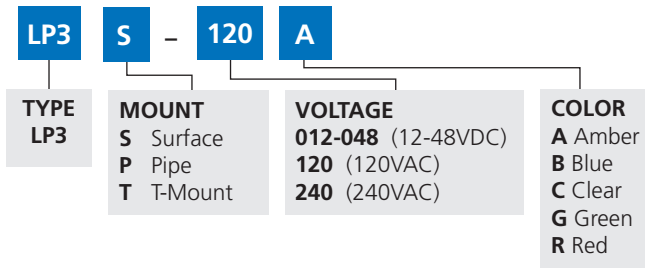

HOW TO ORDER

OPTIONAL ACCESSORIES

Description	Part Number
Wire/Dome Guard for LP3S and LP3T	LP3G