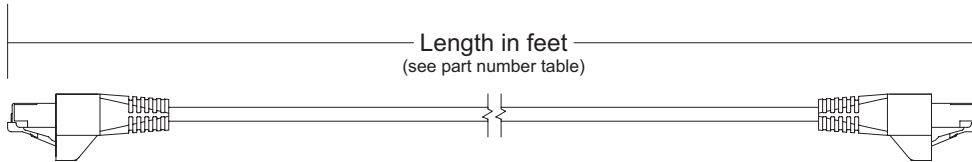

STANDARDS COMPLIANCE

Leviton CAT 6 Shielded Patch Cords are part of a complete shielded solution that meets the following:

- ANSI/TIA-568-C.2
- ANSI/TIA-1096-A
- Intertek (ETL) third-party verification
- ISO 11801 Class E
- UL 444 CM rated

PERFORMANCE SPECIFICATIONS

Available Lengths:	See page two
Outer Diameter (O.D.):	0.240"
Materials:	26-gauge, stranded conductor
Color:	Grey

COUNTRY OF ORIGIN

Taiwan

WARRANTY INFORMATION

For a copy of Leviton product warranties, visit www.leviton.com/warranty.

ELECTRONIC FILES

For CAD files, typical specs, or technical drawings (.DXF, .DWG), visit www.leviton.com.

6S460-xxS

PART NUMBERS

Description	Part No.
eXtreme® CAT 6+ Shielded Patch Cord, grey, 3-foot length (0.9m)	6S460-03S
eXtreme CAT 6+ Shielded Patch Cord, grey, 5-foot length (1.5m)	6S460-05S
eXtreme CAT 6+ Shielded Patch Cord, grey, 7-foot length (2.1m)	6S460-07S
eXtreme CAT 6+ Shielded Patch Cord, grey, 10-foot length (3.0m)	6S460-10S
eXtreme CAT 6+ Shielded Patch Cord, grey, 15-foot length (4.6m)	6S460-15S
eXtreme CAT 6+ Shielded Patch Cord, grey, 20-foot length (6.1m)	6S460-20S