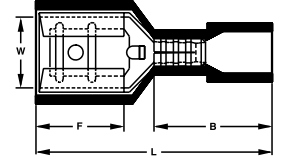

Nylon Fully Insulated Female Disconnect Dimensions

Wire Range (AWG)	Wire Range (mm ²)	Tab Size (in.)	Tab Size (mm)	Max. Wire Ins. Dia. (in.)	Max Wire Ins. Dia. (mm)	Dimensions (in.)				Dimensions (mm)				Cat. No
						L	B	W	F	L	B	W	L	
22-18	0.5 - 1.0	.250 x .032	6.35 x 0.8	.150	3.8	.866	.433	.260	.287	22.0	11.0	6.6	7.3	83-9771
16-14	1.5 - 2.5	.250 x .032	6.35 x 0.8	.185	4.7	.866	.433	.260	.287	22.0	11.0	6.6	7.3	83-9781 84-9781
12-10	4.0 - 6.0	.250 x .032	6.35 x 0.8	.244	6.2	.945	.512	.260	.287	24.0	13.0	6.6	7.3	83-9791 84-9791