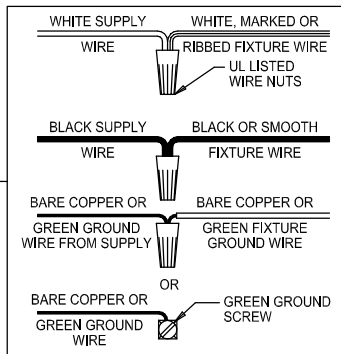

Assembly & Installation Instructions

CAUTION: Read instructions carefully and turn electricity off at main circuit breaker panel before beginning installation.

540009

WARNING - If any Special Control Devices are used with this Fixture, Follow the Instructions Carefully to assure full compliance with N.E.C. requirements. If there are any questions, contact a Qualified Electrical Contractor.

CAUTION - All glass is fragile, use care when handling Glass component(s) and or Lamp(s).

ASSEMBLY STEPS:

PASOS PARA ENSAMBLAR:

MODE D'ASSEMBLAGE:

1. B → C
2. Ø (0.144)(3.6mm) → 
3. C ← B
4. Ø (0.144)(3.6mm) → 
5. F → G → 
6. A → B,C
7. E → D
8. L → K
9. N,M → K
10. H → J,K

C, G, & E
(NOT FURNISHED)
(NO INCLUIDA)
(NON FOURNIE)

Instructions d'Assemblage et Installation

Mise en garde: Lire les instructions avec soin et couper le courant au disjoncteur central avant de commencer l'installation.