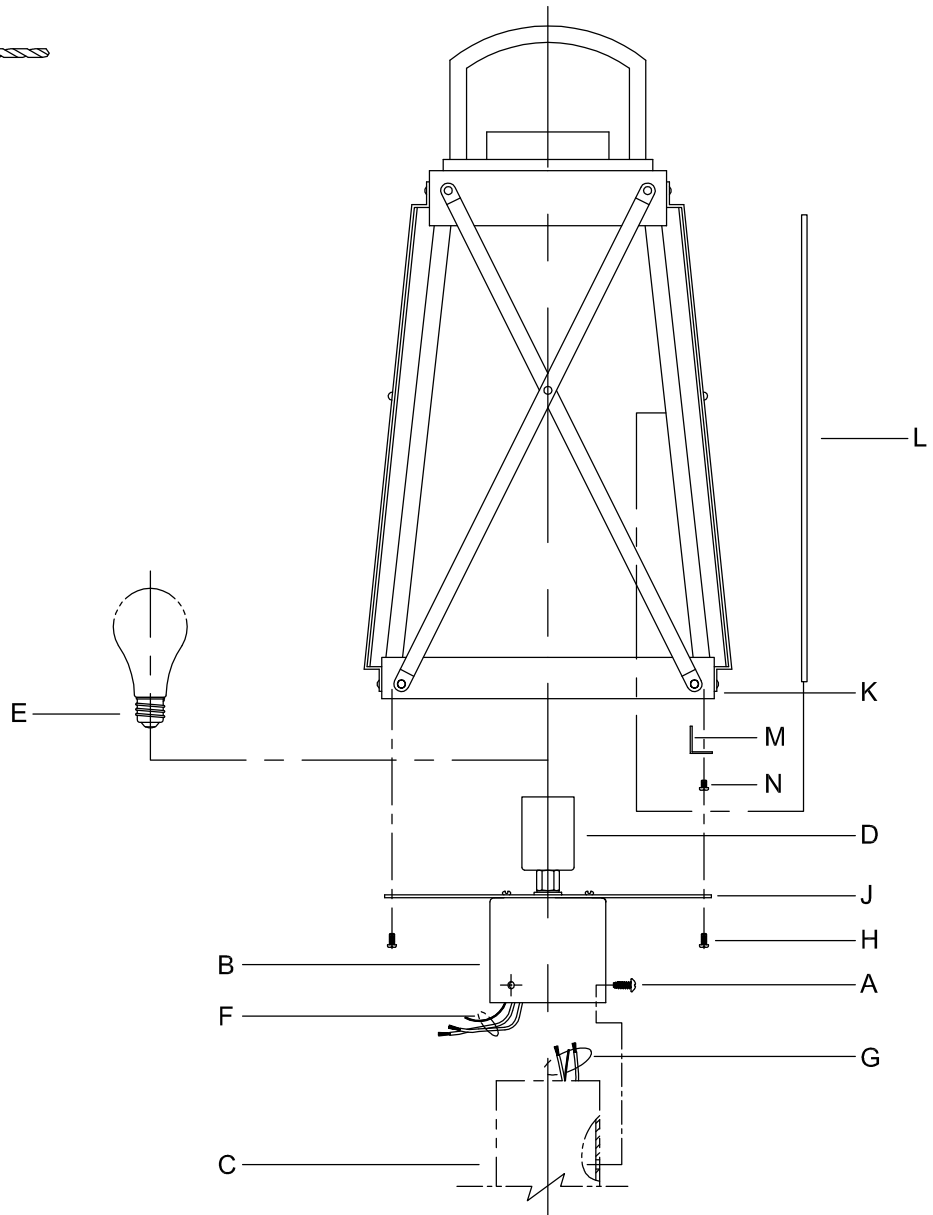

Assembly & Installation Instructions

CAUTION: Read instructions carefully and turn electricity off at main circuit breaker panel before beginning installation.

540009

*****

WARNING - If any Special Control Devices are used with this Fixture, Follow the Instructions Carefully to assure full compliance with N.E.C. requirements. If there are any questions, contact a Qualified Electrical Contractor.

WARNING - This product contains chemicals known to the State of California to cause cancer, birth defects and /or other reproductive harm. Thoroughly wash hands after installing, handling, cleaning, or otherwise touching this product.

CAUTION - All glass is fragile, use care when handling Glass component(s) and or Lamp(s).

*****

ASSEMBLY STEPS:

PASOS PARA ENSAMBLAR:

MODE D'ASSEMBLAGE:

1. B → C
2. Ø (0.144)(3.6mm) →
3. C ← B
4. Ø (0.144)(3.6mm) →
5. F → G →
6. A → B,C
7. E → D
8. L → K
9. N,M → K
10. H → J,K

C, G, & E
(NOT FURNISHED)
(NO INCLUIDA)
(NON FOURNIE)