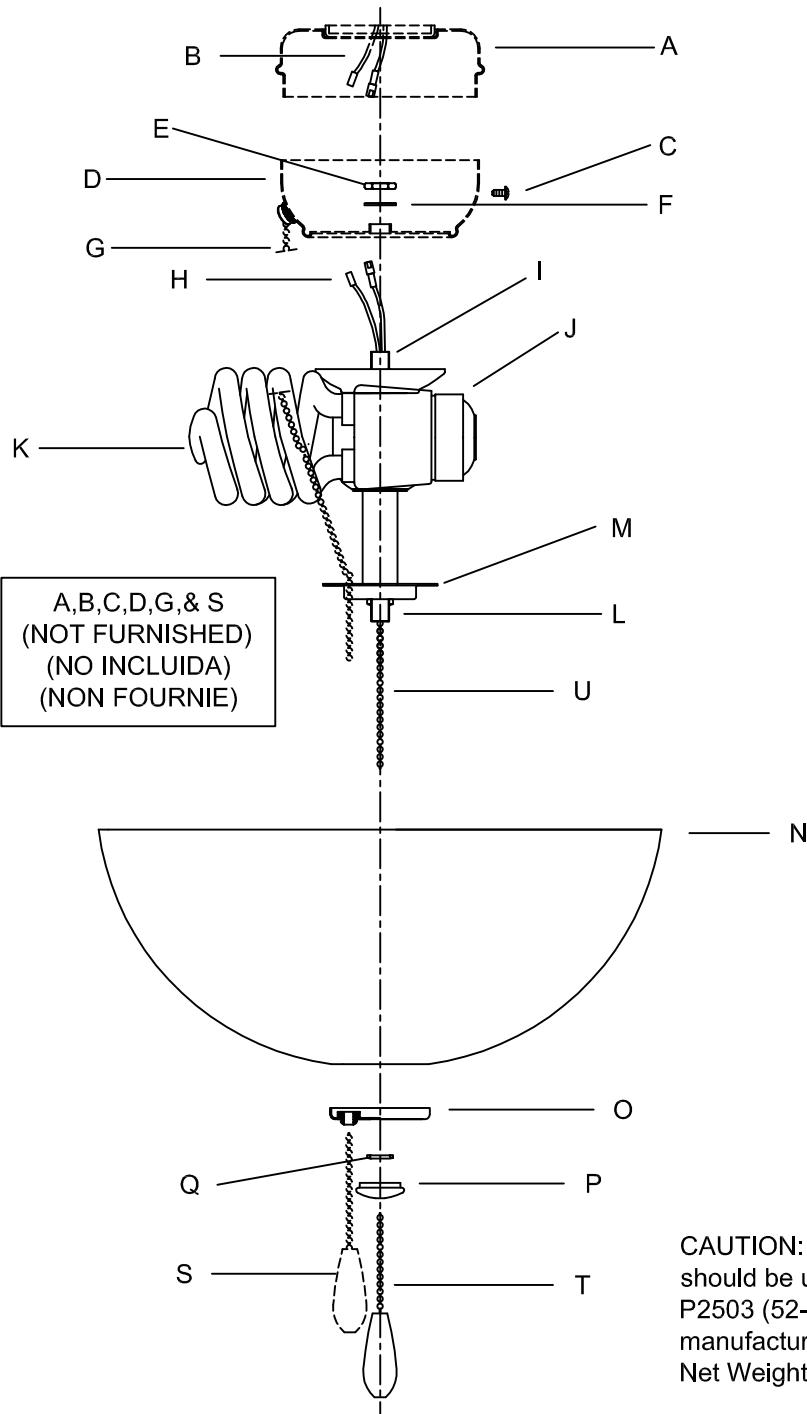

Assembly & Installation Instructions

CAUTION: Read instructions carefully and turn electricity off at main circuit breaker panel before beginning installation.

2658

WARNING - If any Special Control Devices are used with this Fixture, Follow the Instructions Carefully to assure full compliance with N.E.C. requirements. If there are any questions, contact a Qualified Electrical Contractor.

WARNING - As required by Congress, this fixture contains a device to limit lighting power consumption to 190 watts or less. If the wattage of installed bulbs exceeds 190 watts, the light fixture will not operate. To reset the limiter (1) turn off power using the pull switch or wall switch, (2) reduce the total wattage of installed bulbs to less than 190 watts and (3) restore power to resume normal operation.